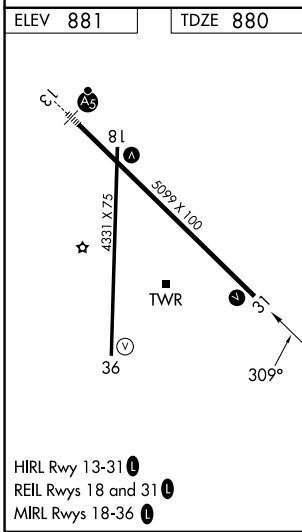

WAAS CH 69627 W31A	APP CRS 309°	Rwy Ldg TDZE Apt Elev	5099 880 881
--	------------------------	-----------------------------	---

RNAV (GPS) RWY 31

PHILIP BILLARD MUNI (TOP)

RNP APCH - GPS.		MISSED APPROACH: Climb to 3600 direct KENEC and hold.		
-----------------	--	---	--	--

ASOS 121.275	KANSAS CITY CENTER 123.8 343.7	TOPEKA TOWER ★ 118.7 (CTAF) 0 257.8	GND CON 121.9	UNICOM 122.95
------------------------	--	---	-------------------------	-------------------------

CATEGORY		A	B	C	D
LP	MDA	1320-1	440 (500-1)	1320-1¼ 440 (500-1¼)	NA
LNAV	MDA	1420-1	540 (600-1)	1420-1½ 540 (600-1½)	NA
CIRCLING		1420-1 539 (600-1)	1440-1 559 (600-1)	1600-2 719 (800-2)	NA