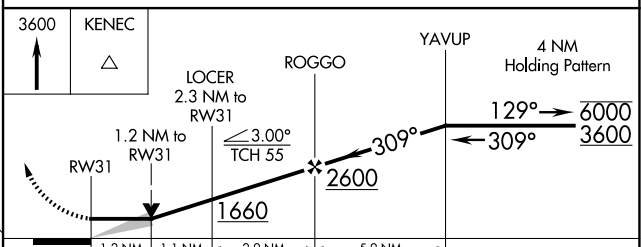

WAAS CH 69627 W31A	APP CRS 309°	Rwy Ldg TDZE Apt Elev	5099 880 881
--	------------------------	-----------------------------	---

RNAV (GPS) RWY 31

PHILIP BILLARD MUNI (TOP)

RNP APCH - GPS.		MISSED APPROACH: Climb to 3600 direct KENEC and hold.		
-----------------	--	---	--	--

ASOS 121.275	KANSAS CITY CENTER 123.8 343.7	TOPEKA TOWER ★ 118.7 (CTAF) 0 257.8	GND CON 121.9	UNICOM 122.95
------------------------	--	---	-------------------------	-------------------------

CATEGORY		A	B	C	D
LP	MDA	1320-1	440 (500-1)	1320-1¼ 440 (500-1¼)	NA
LNAV	MDA	1420-1	540 (600-1)	1420-1½ 540 (600-1½)	NA
CIRCLING		1420-1 539 (600-1)	1440-1 559 (600-1)	1600-2 719 (800-2)	NA