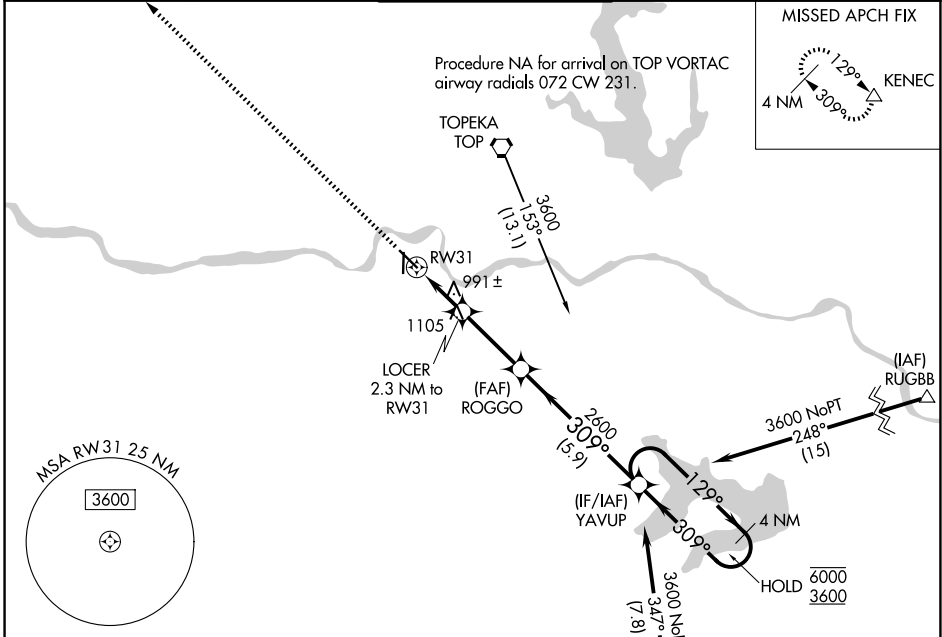

WAAS CH 69627 W31A	APP CRS 309°	Rwy Ldg TDZE Apt Elev	5099 880 881
--	------------------------	-----------------------------	---

RNAV (GPS) RWY 31

PHILIP BILLARD MUNI (TOP)

RNP APCH - GPS.		MISSED APPROACH: Climb to 3600 direct KENEC and hold.		
-----------------	--	---	--	--

ASOS 121.275	KANSAS CITY CENTER 123.8 343.7	TOPEKA TOWER ★ 118.7 (CTAF) 0 257.8	GND CON 121.9	UNICOM 122.95
------------------------	--	---	-------------------------	-------------------------

CATEGORY		A	B	C	D
LP	MDA	1320-1	440 (500-1)	1320-1¼ 440 (500-1¼)	NA
LNAV	MDA	1420-1	540 (600-1)	1420-1½ 540 (600-1½)	NA
CIRCLING		1420-1 539 (600-1)	1440-1 559 (600-1)	1600-2 719 (800-2)	NA