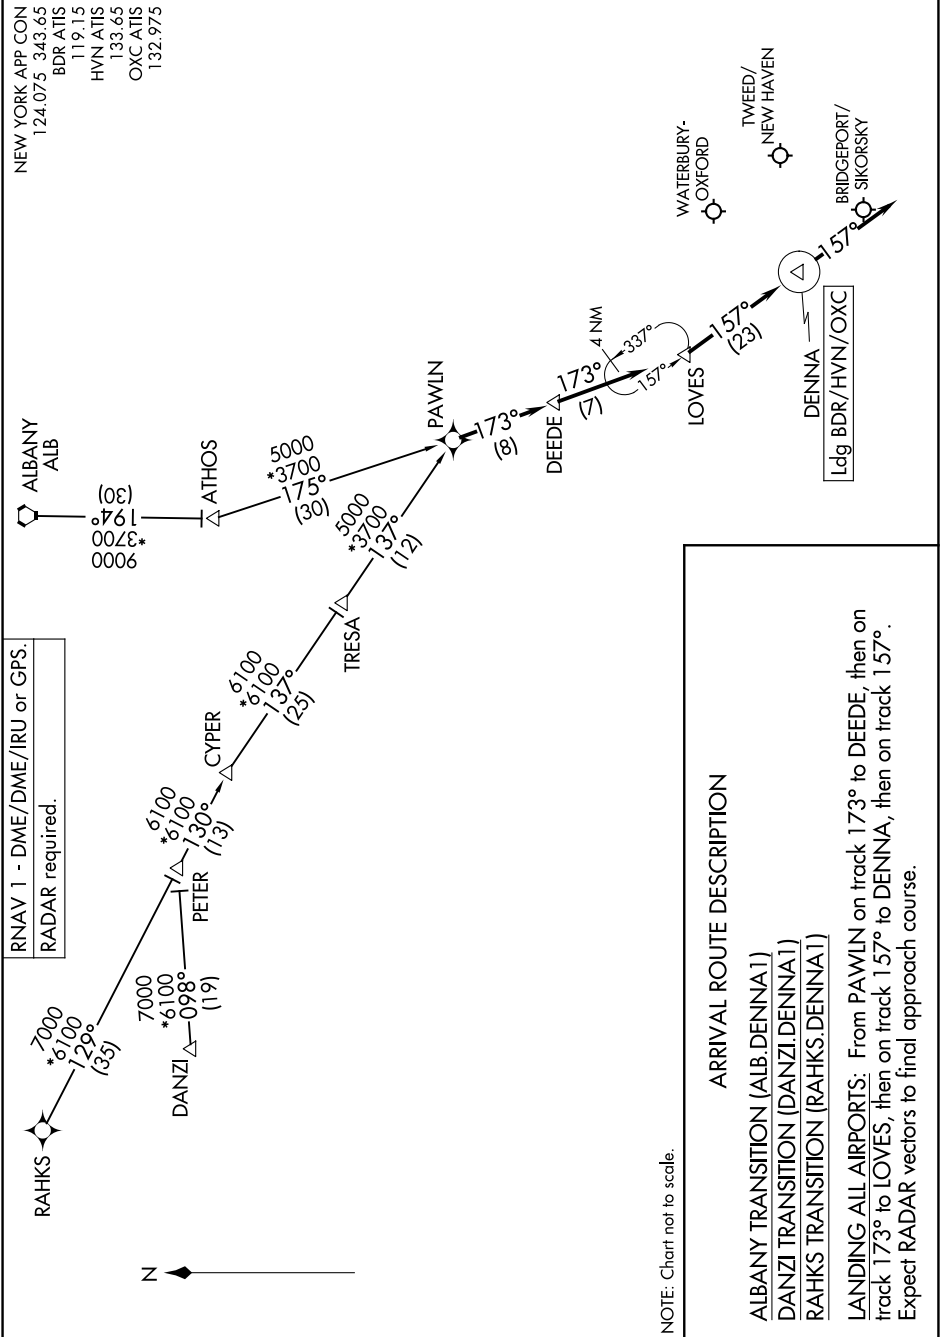

DENNA ONE ARRIVAL (RNAV)

BRIDGEPORT, CONNECTICUT

NE-1, 11 JUN 2026 to 09 JUL 2026

DENNA ONE ARRIVAL (RNAV)

BRIDGEPORT, CONNECTICUT

NE-1, 11 JUN 2026 to 09 JUL 2026