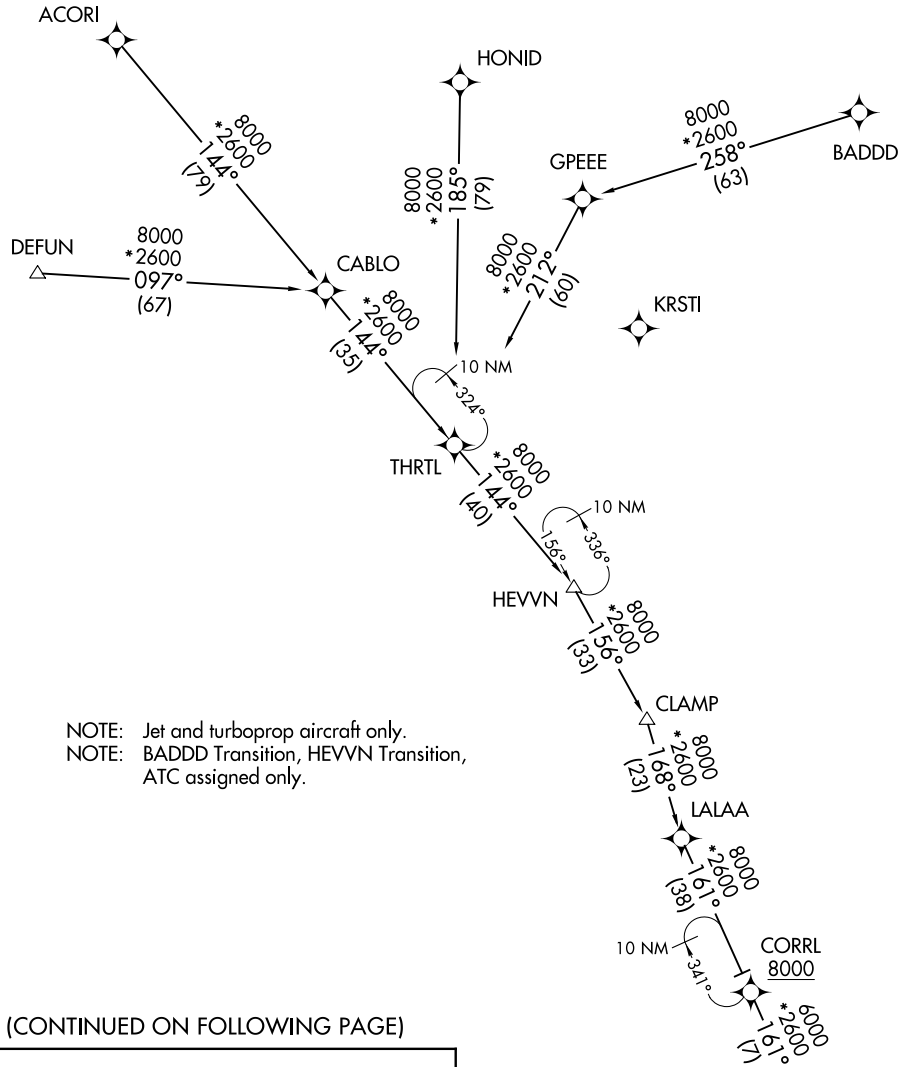

BANGZ TWO ARRIVAL (RNAV)

ST PETERSBURG-CLEARWATER, FLORIDA

RNAV 1 - DME/DME/IRU or GPS.

RADAR required.

TAMPA APP CON
118.8 239.3
PIE ATIS
134.5
SRQ ATIS
124.375

NOTE: Jet and turboprop aircraft only.
NOTE: BADD Transition, HEVVN Transition, ATC assigned only.

(CONTINUED ON FOLLOWING PAGE)

- ACORI TRANSITION (ACORI.BANGZ2)
- BADD TRANSITION (BADD.BANGZ2)
- DEFUN TRANSITION (DEFUN.BANGZ2)
- HEVVN TRANSITION (HEVVN.BANGZ2)
- HONID TRANSITION (HONID.BANGZ2)

NOTE: Chart not to scale.

BANGZ TWO ARRIVAL (RNAV)

ST PETERSBURG-CLEARWATER, FLORIDA

SE-3, 11 JUN 2026 to 09 JUL 2026

SE-3, 11 JUN 2026 to 09 JUL 2026