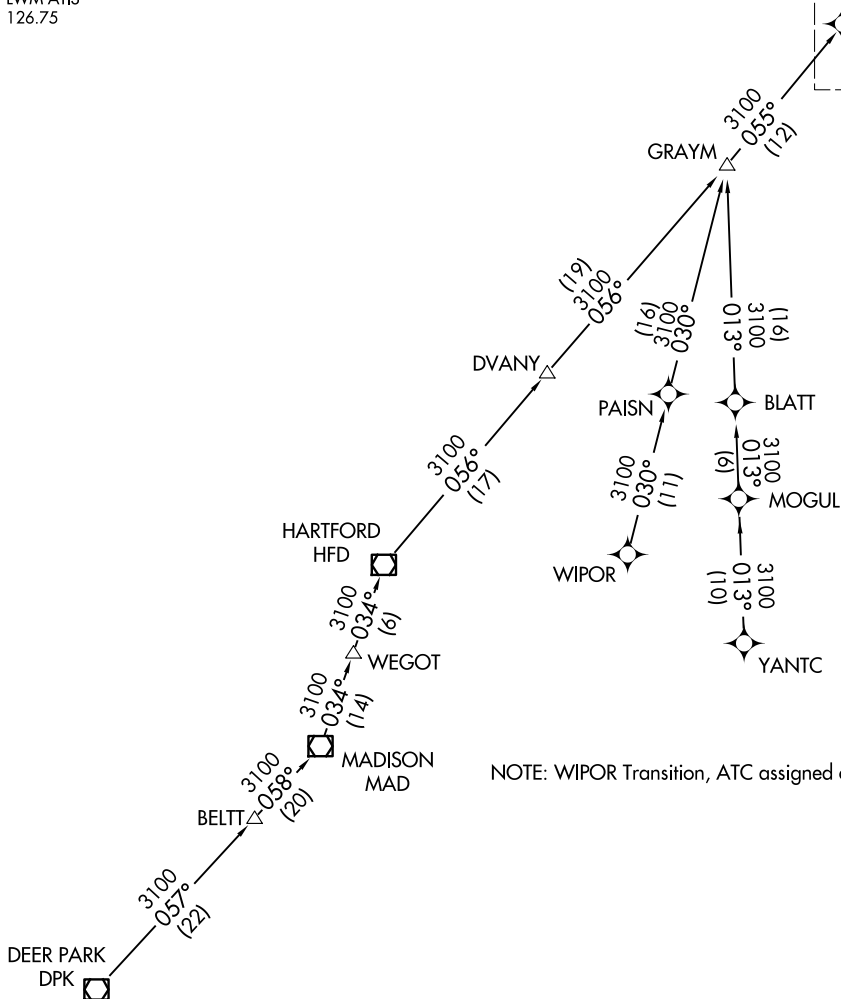

DREEM THREE ARRIVAL (RNAV) Transition Routes

BEDFORD, MASSACHUSETTS

BOSTON APP CON
124.4 279.6
BRADLEY APP CON
119.0 327.1
BED ATIS
124.6
BVY ATIS
119.2
LWM ATIS
126.75

RNAV 1 - DME/DME/IRU or GPS.
RADAR required.

See following page for arrival routes.

GASSE 5000

NOTE: WIPOR Transition, ATC assigned only.

NOTE: Chart not to scale.

DEER PARK TRANSITION (DPK.DREEM3):
HARTFORD TRANSITION (HFD.DREEM3):
WIPOR TRANSITION (WIPOR.DREEM3):
YANTC TRANSITION (YANTC.DREEM3):

(CONTINUED ON FOLLOWING PAGE)

NE-1, 11 JUN 2026 to 09 JUL 2026

NE-1, 11 JUN 2026 to 09 JUL 2026