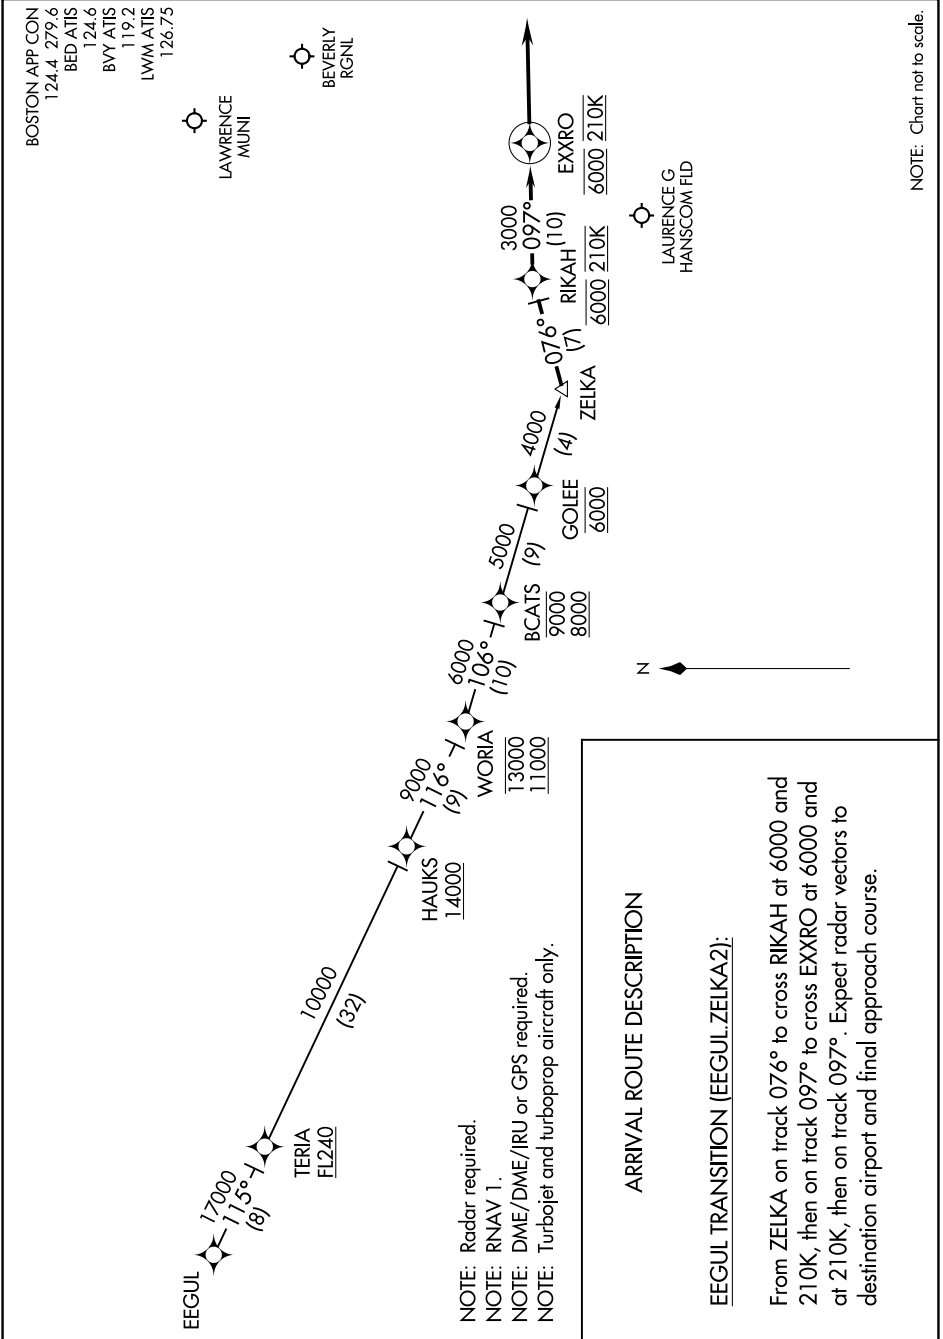

ZELKA TWO ARRIVAL (RNAV)

BEDFORD, MASSACHUSETTS

NE-1, 11 JUN 2026 to 09 JUL 2026

NOTE: Chart not to scale.

NE-1, 11 JUN 2026 to 09 JUL 2026

ZELKA TWO ARRIVAL (RNAV)

BEDFORD, MASSACHUSETTS