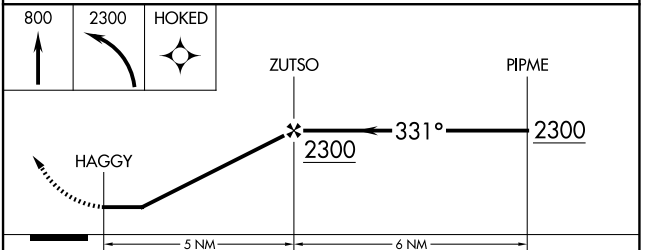

# RNAV (GPS)-A

SOUTH ARKANSAS RGNL AT GOODWIN FLD (ELD)

RNP APCH - GPS.

**⚠** Circling Rwy 4, 13, 31 NA at night.  
**⚠** Rwy 4, 13, 31 helicopter visibility reduction below 1 SM NA.

MISSED APPROACH: Climb to 800 then climbing left turn to 2300 direct HOKED and hold.

ASOS  
**118.325**

FORT WORTH CENTER  
**128.2 269.1**

UNICOM  
**123.0 (CTAF) 0**

CATEGORY	A	B	C	D
CIRCLING	720-1 443 (500-1)	740-1 463 (500-1)	920-1¾ 643 (700-1¾)	920-2 643 (700-2)