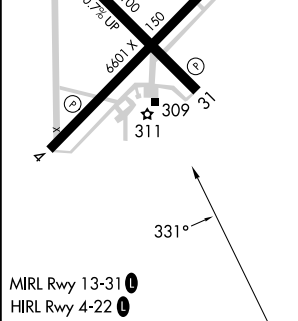

APP CRS <b>331°</b>	Rwy Idg TDZE Apt Elev	<b>N/A</b> <b>N/A</b> <b>277</b>
------------------------	-----------------------------	----------------------------------------

# RNAV (GPS)-A

SOUTH ARKANSAS RGNL AT GOODWIN FLD (ELD)

RNP APCH - GPS.

**⚠** Circling Rwy 4, 13, 31 NA at night.  
**⚠** Rwy 4, 13, 31 helicopter visibility reduction below 1 SM NA.

MISSED APPROACH: Climb to 800 then climbing left turn to 2300 direct HOKED and hold.

ASOS  
**118.325**

FORT WORTH CENTER  
**128.2 269.1**

UNICOM  
**123.0 (CTAF) 0**

CATEGORY	A	B	C	D
CIRCLING	720-1 443 (500-1)	740-1 463 (500-1)	920-1¾ 643 (700-1¾)	920-2 643 (700-2)