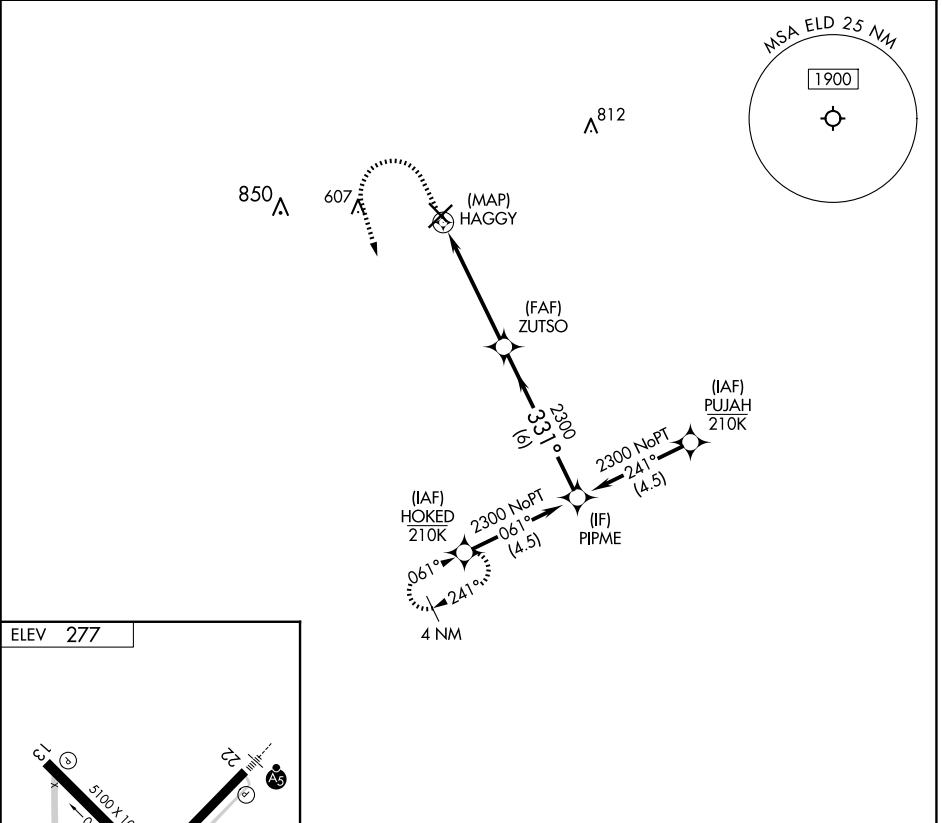

# RNAV (GPS)-A

SOUTH ARKANSAS RGNL AT GOODWIN FLD (ELD)

RNP APCH - GPS.

**⚠** Circling Rwy 4, 13, 31 NA at night.  
**⚠** Rwy 4, 13, 31 helicopter visibility reduction below 1 SM NA.

MISSED APPROACH: Climb to 800 then climbing left turn to 2300 direct HOKED and hold.

ASOS  
**118.325**

FORT WORTH CENTER  
**128.2 269.1**

UNICOM  
**123.0 (CTAF) 0**

CATEGORY	A	B	C	D
CIRCLING	720-1 443 (500-1)	740-1 463 (500-1)	920-1¾ 643 (700-1¾)	920-2 643 (700-2)

# RNAV (GPS)-A

SC-1, 11 JUN 2026 to 09 JUL 2026

SC-1, 11 JUN 2026 to 09 JUL 2026