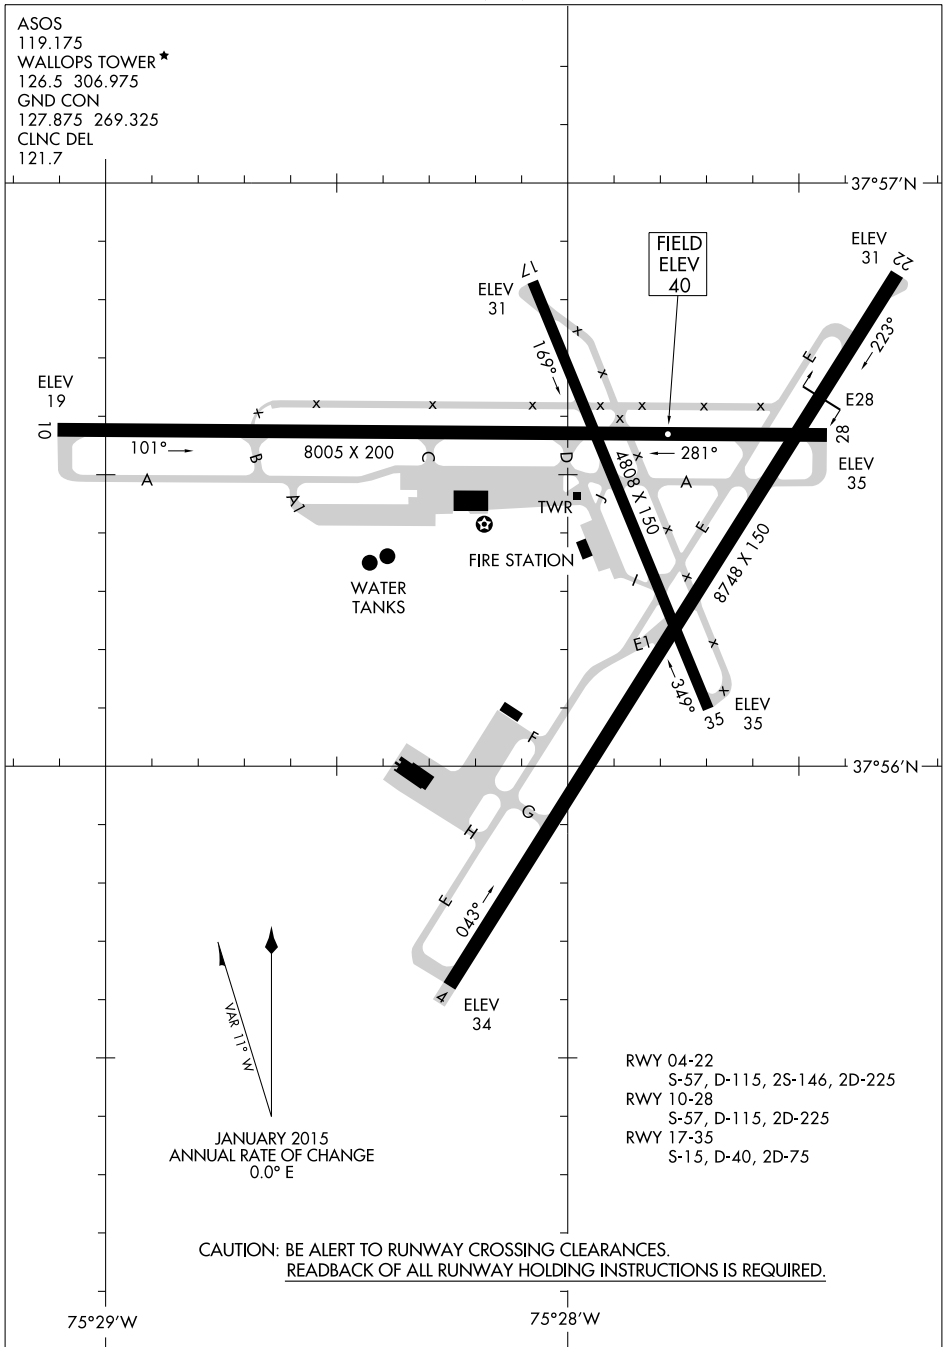

AIRPORT DIAGRAM

AL-639 (FAA)

WALLOPS FLIGHT FACILITY (W.A.L.)
WALLOPS ISLAND, VIRGINIA

ASOS
 119.175
 WALLOPS TOWER *
 126.5 306.975
 GND CON
 127.875 269.325
 CLNC DEL
 121.7

NE-3, 11 JUN 2026 to 09 JUL 2026

NE-3, 11 JUN 2026 to 09 JUL 2026

AIRPORT DIAGRAM

WALLOPS ISLAND, VIRGINIA
WALLOPS FLIGHT FACILITY (W.A.L.)