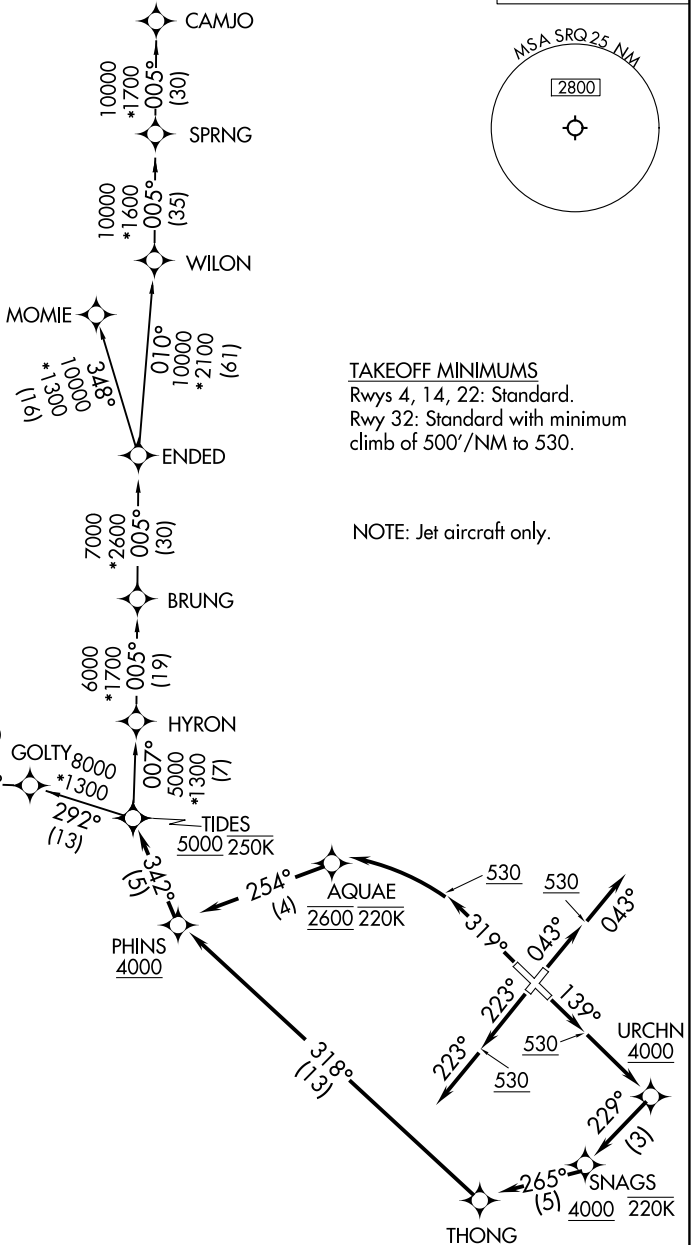

# TIDES ONE DEPARTURE (RNAV)

AL-640 (FAA)

SARASOTA/BRADENTON INTL(SRQ)

SARASOTA/BRADENTON, FLORIDA

TAMPA DEP CON  
 119.65 353.575  
 ATIS  
 124.375  
 CLNC DEL  
 118.25  
 GND CON  
 121.9 273.6  
 SARASOTA TOWER\*  
 120.1 (CTAF) 256.8

RNAV 1 - DME/DME/IRU or GPS. From PSTOL - GPS.

RADAR required for non-GPS equipped aircraft.

**TOP ALTITUDE:  
5000**

SE-3, 11 JUN 2026 to 09 JUL 2026

SE-3, 11 JUN 2026 to 09 JUL 2026

# TIDES ONE DEPARTURE (RNAV)

(TIDES1.TIDES) 16MAY24

SARASOTA/BRADENTON, FLORIDA  
SARASOTA/BRADENTON INTL (SRQ)