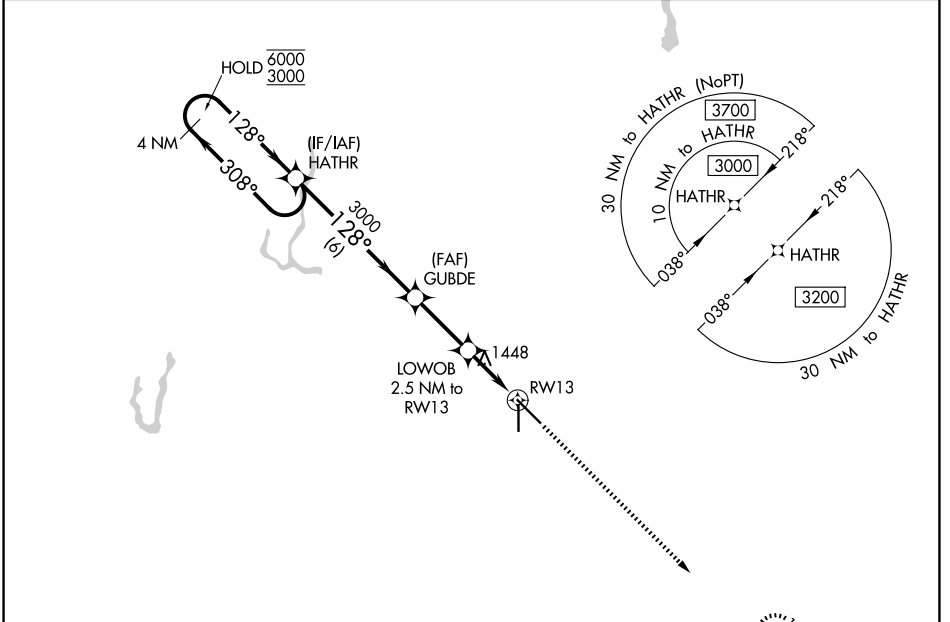

WAAS CH 40341 W13A	APP CRS 128°	Rwy Ldg TDZE Apt Elev	6901 1302 1302
--	------------------------	-----------------------------	---

RNAV (GPS) RWY 13

ABERDEEN RGNL (ABR)

RNP APCH - GPS.

⚠ For uncompensated Baro-VNAV systems, LNAV/VNAV NA below -21°C or above 54°C.

MISSED APPROACH: Climb to 3000 direct DOXCX and hold.

ASOS 125.875	MINNEAPOLIS CENTER 120.6 371.9	UNICOM 122.7 (CTAF)
------------------------	--	-------------------------------

	A	B	C	D
CATEGORY	A	B	C	D
LPV DA	1502-1 200 (200-1)			
LNAV/VNAV DA	1700-1½ 398 (400-1½)			
LNAV MDA	1700-1	398 (400-1)	1700-1½	398 (400-1½)
CIRCLING	1760-1 458 (500-1)	1860-1 558 (600-1)	1980-2 678 (700-2)	2160-2¾ 858 (900-2¾)

NC-1, 11 JUN 2026 to 09 JUL 2026

NC-1, 11 JUN 2026 to 09 JUL 2026