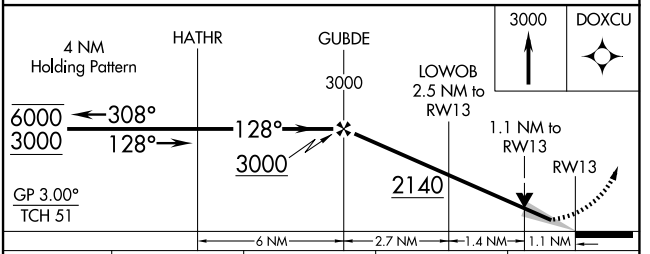

WAAS CH 40341 W13A	APP CRS 128°	Rwy Ldg TDZE Apt Elev	6901 1302 1302
--	------------------------	-----------------------------	---

RNAV (GPS) RWY 13

ABERDEEN RGNL (ABR)

RNP APCH - GPS.

⚠ For uncompensated Baro-VNAV systems, LNAV/VNAV NA below -21°C or above 54°C.

MISSED APPROACH: Climb to 3000 direct DOXCX and hold.

ASOS 125.875	MINNEAPOLIS CENTER 120.6 371.9	UNICOM 122.7 (CTAF)
------------------------	--	-------------------------------

	A	B	C	D
CATEGORY	A	B	C	D
LPV DA	1502-1 200 (200-1)			
LNAV/VNAV DA	1700-1½ 398 (400-1½)			
LNAV MDA	1700-1	398 (400-1)	1700-1½	398 (400-1½)
CIRCLING	1760-1 458 (500-1)	1860-1 558 (600-1)	1980-2 678 (700-2)	2160-2¾ 858 (900-2¾)