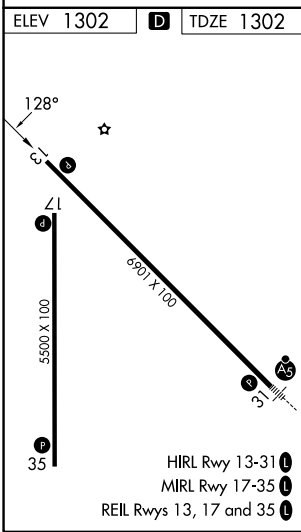

WAAS CH 40341 W13A	APP CRS 128°	Rwy Ldg TDZE Apt Elev	6901 1302 1302
--	------------------------	-----------------------------	---

RNAV (GPS) RWY 13

ABERDEEN RGNL (ABR)

RNP APCH - GPS.

⚠ For uncompensated Baro-VNAV systems, LNAV/VNAV NA below -21°C or above 54°C.

MISSED APPROACH: Climb to 3000 direct DOXCX and hold.

ASOS 125.875	MINNEAPOLIS CENTER 120.6 371.9	UNICOM 122.7 (CTAF)
------------------------	--	-------------------------------

	A	B	C	D
CATEGORY	A	B	C	D
LPV DA	1502-1 200 (200-1)			
LNAV/VNAV DA	1700-1½ 398 (400-1½)			
LNAV MDA	1700-1	398 (400-1)	1700-1½	398 (400-1½)
CIRCLING	1760-1 458 (500-1)	1860-1 558 (600-1)	1980-2 678 (700-2)	2160-2¾ 858 (900-2¾)