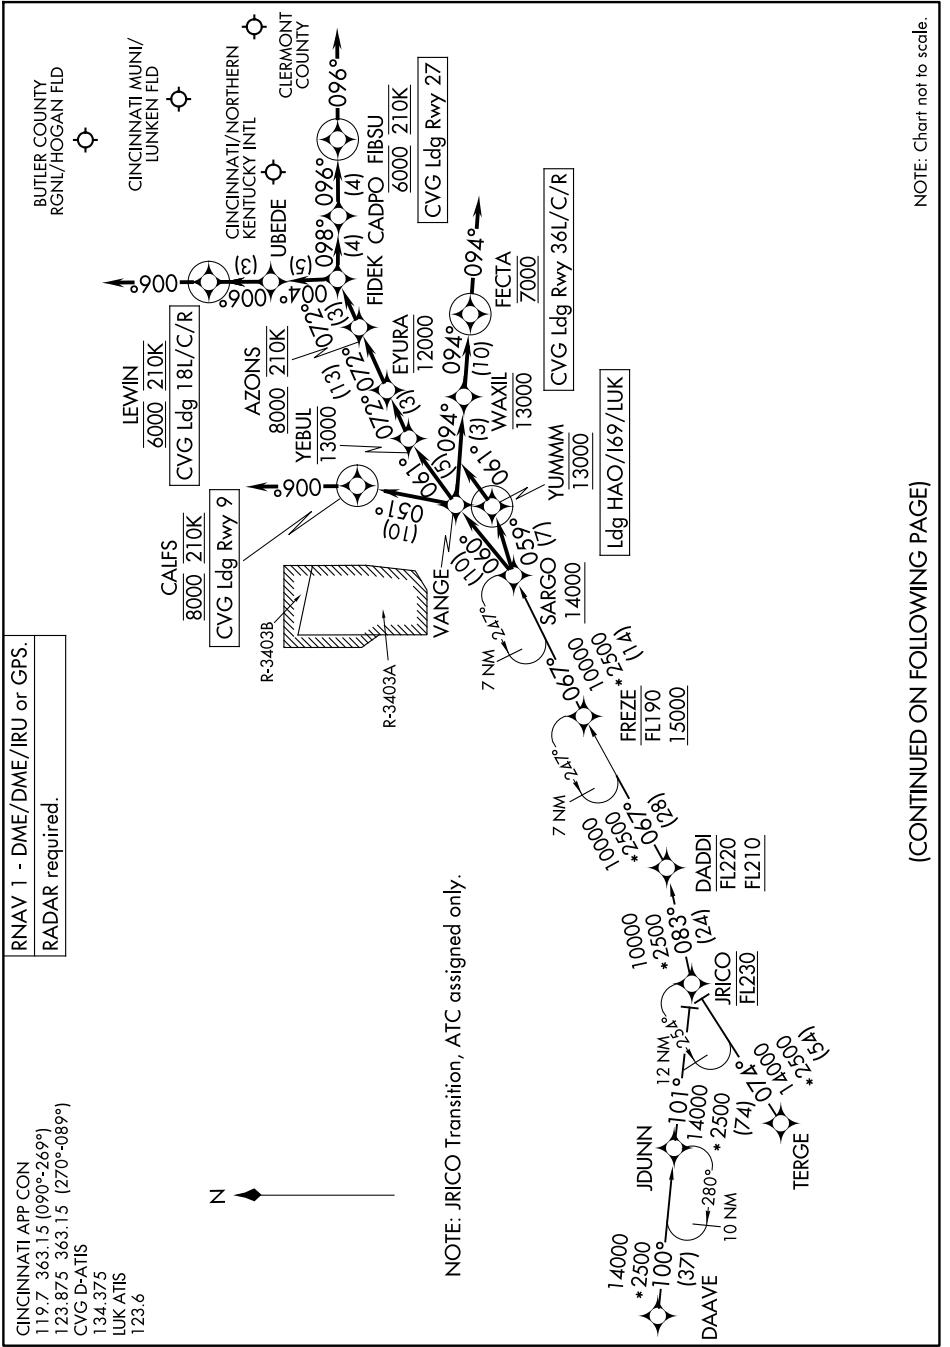

SARGO FIVE ARRIVAL (RNAV)

COVINGTON, KENTUCKY

SE-1, 11 JUN 2026 to 09 JUL 2026

| |
|------------------------------|
| RNAV 1 - DME/DME/IRU or GPS. |
| RADAR required. |

CINCINNATI APP CON
 119.7 363.15 (090°-269°)
 123.875 363.15 (270°-089°)
 CVG D-ATIS
 134.375
 LUK ATIS
 123.6

SARGO FIVE ARRIVAL (RNAV)

(SARGO.SARGO5) 22JAN26

COVINGTON, KENTUCKY

(CONTINUED ON FOLLOWING PAGE)

SE-1, 11 JUN 2026 to 09 JUL 2026