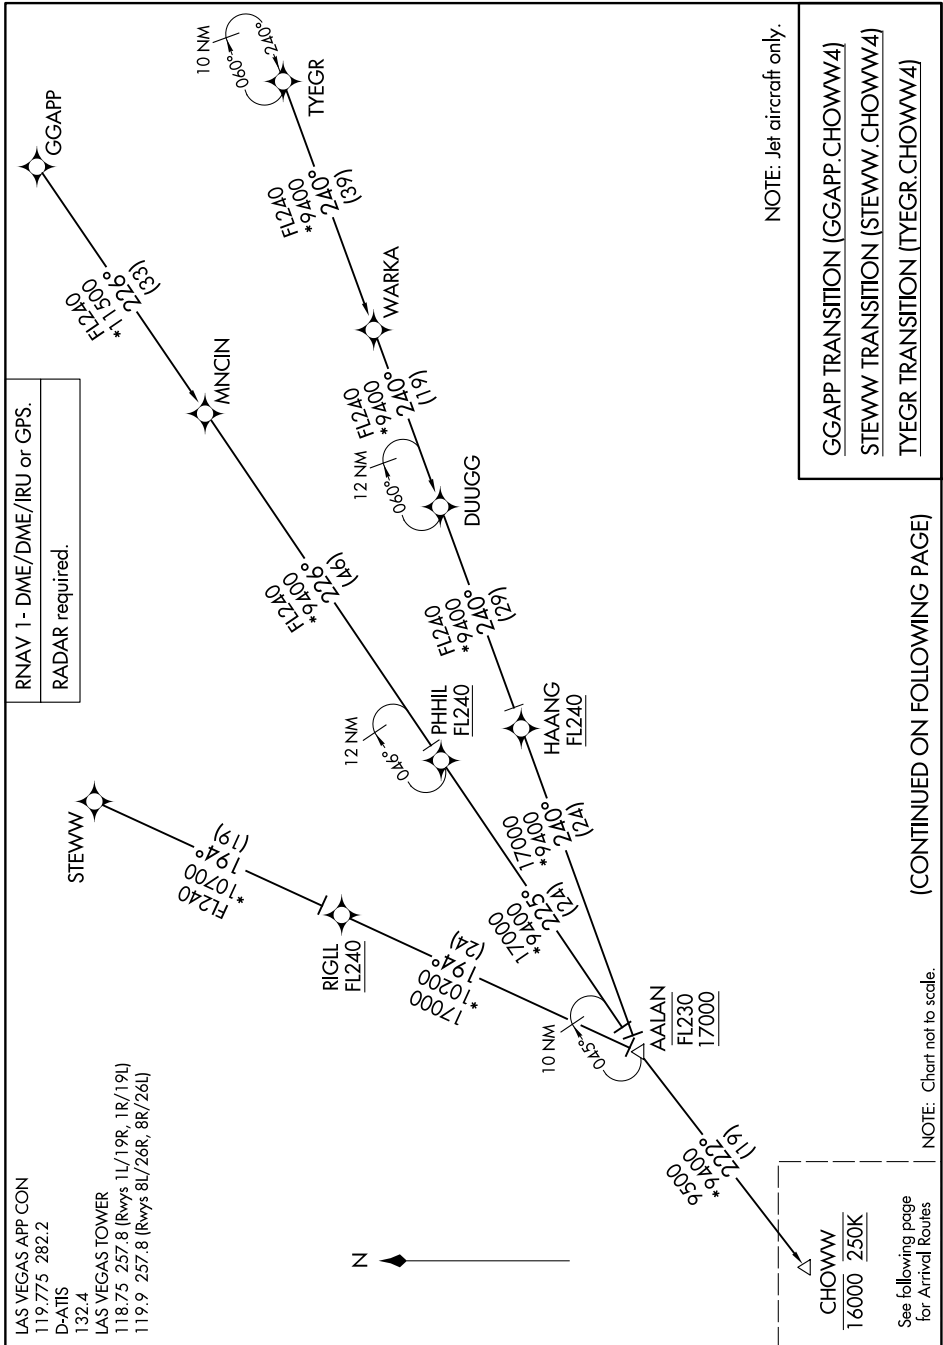

# CHOWW FOUR ARRIVAL (RNAV) Transition Routes

SW-4, 11 JUN 2026 to 09 JUL 2026