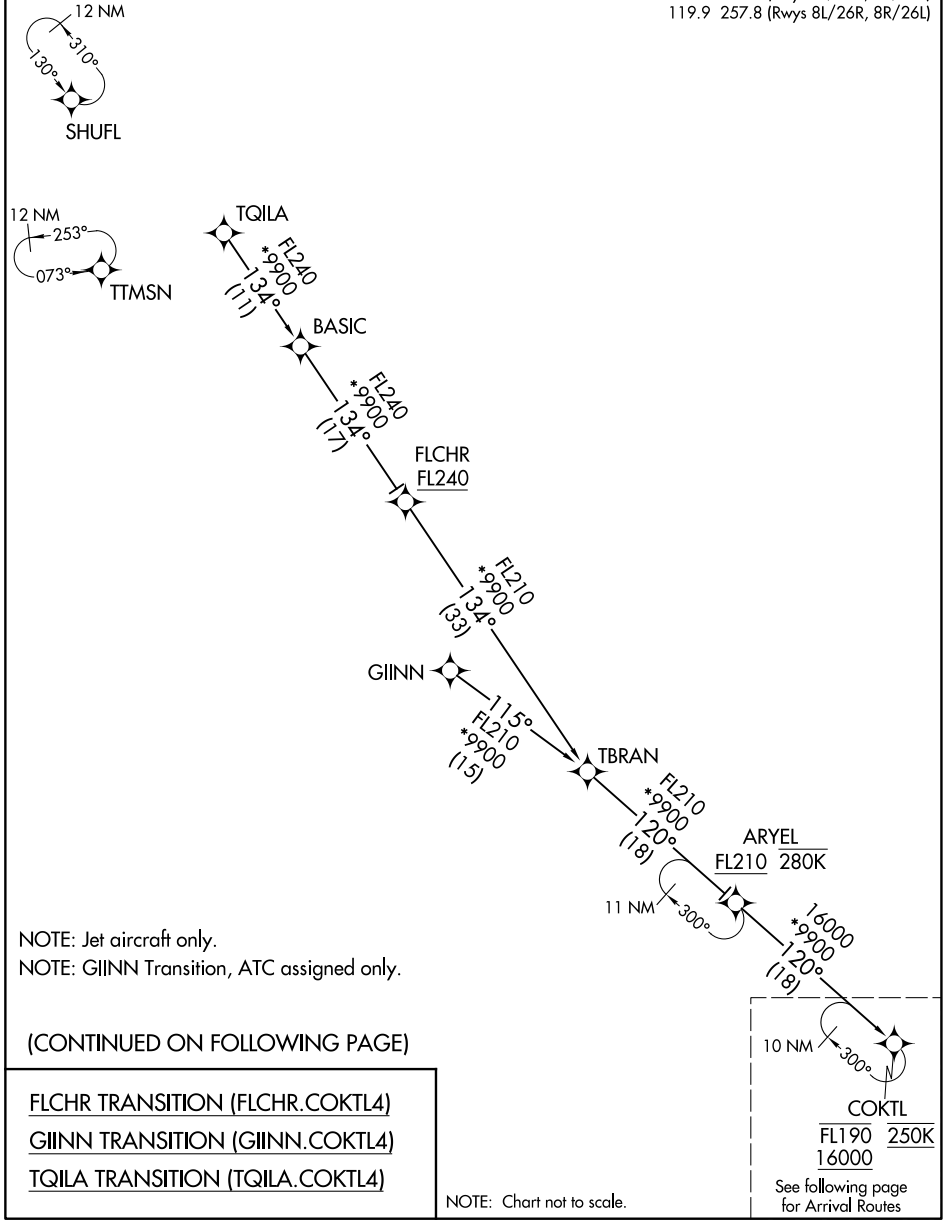

# COKTL FOUR ARRIVAL (RNAV) Transition Routes

RNAV 1 - DME/DME/IRU or GPS.  
RADAR required.

LAS VEGAS APP CON  
125.025 379.15  
D-ATIS  
132.4  
LAS VEGAS TOWER  
118.75 257.8 (Rwys 1L/19R, 1R/19L)  
119.9 257.8 (Rwys 8L/26R, 8R/26L)

SW-4, 11 JUN 2026 to 09 JUL 2026

SW-4, 11 JUN 2026 to 09 JUL 2026