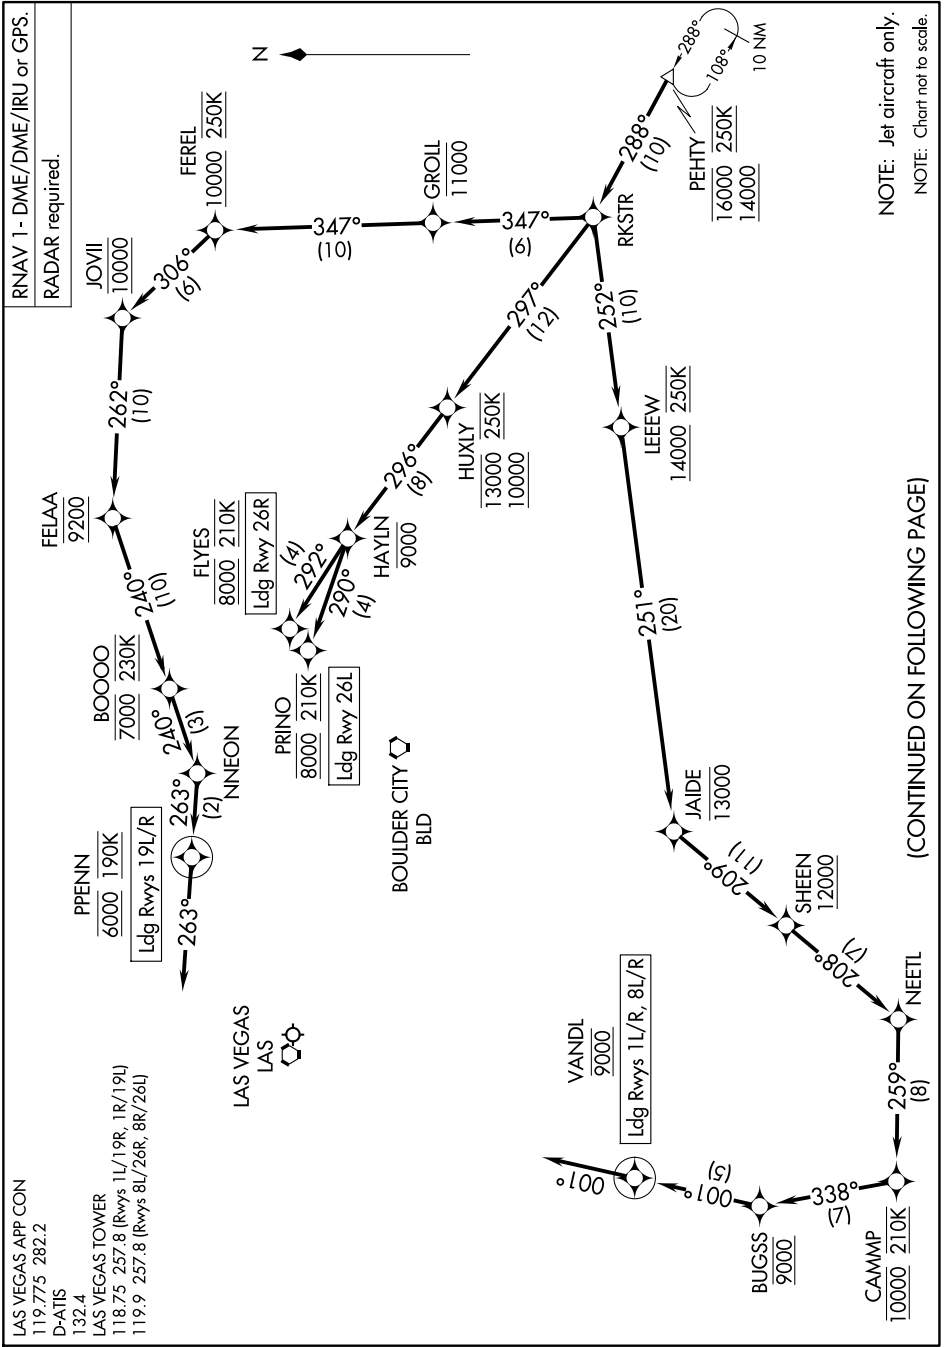

(PEHTY.RKSTR4) 24305

AL-662 (FAA)

HARRY REID INTL (LAS)
LAS VEGAS, NEVADA

RKSTR FOUR ARRIVAL (RNAV) Arrival Routes

SW-4, 11 JUN 2026 to 09 JUL 2026

NOTE: Jet aircraft only.
NOTE: Chart not to scale.

(CONTINUED ON FOLLOWING PAGE)

SW-4, 11 JUN 2026 to 09 JUL 2026

RKSTR FOUR ARRIVAL (RNAV) Arrival Routes

LAS VEGAS, NEVADA
HARRY REID INTL (LAS)

(PEHTY.RKSTR4) 31OCT24