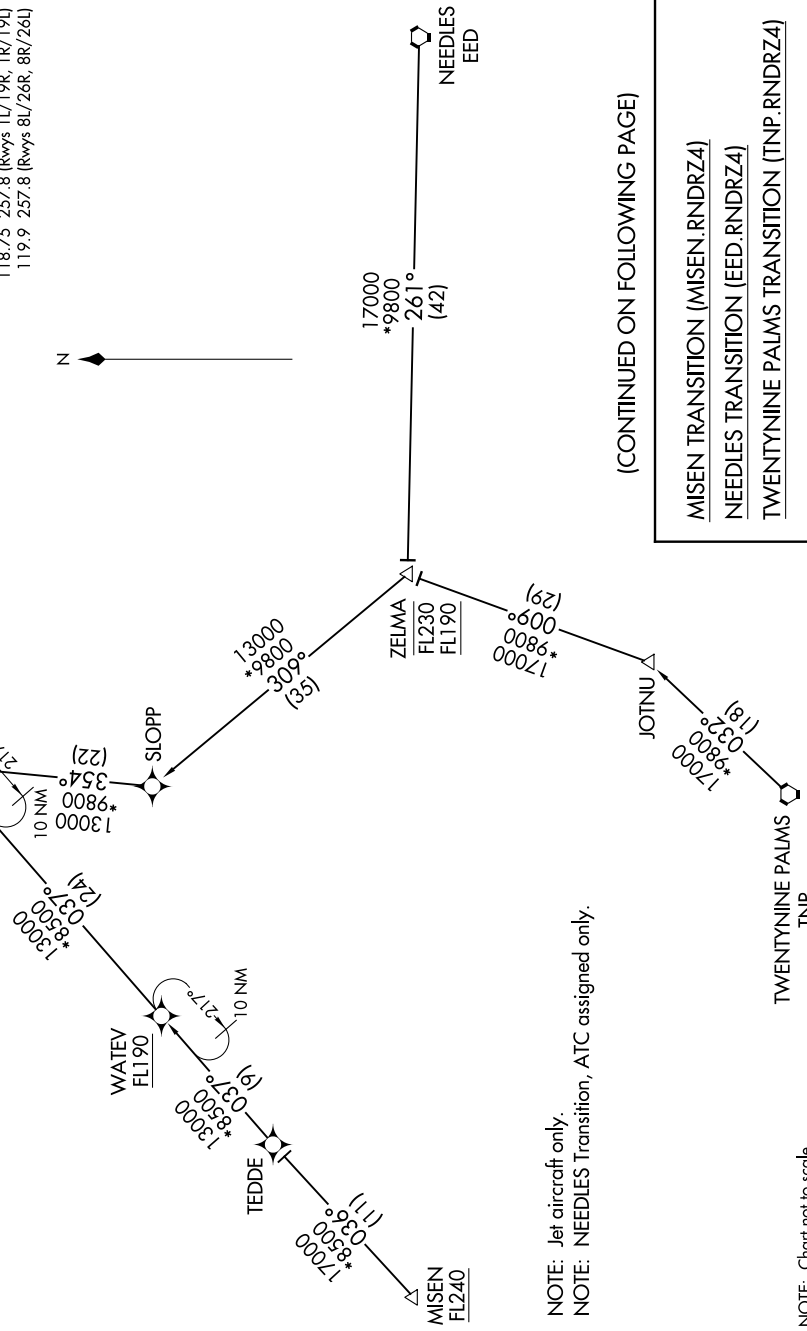

RNDRZ FOUR ARRIVAL (RNAV) Transition Routes

SW-4, 11 JUN 2026 to 09 JUL 2026

RNAV 1 - DME/DME/IRU or GPS.
RADAR required.

See following page
for arrival routes

RNDRZ
16000 250K
13000

LAS VEGAS APP CON
125.025 379.15
D-ATIS
132.4
LAS VEGAS TOWER
118.75 257.8 (Rwys 1L/19R, 1R/19L)
119.9 257.8 (Rwys 8L/26R, 8R/26L)

(CONTINUED ON FOLLOWING PAGE)

MISEN TRANSITION (MISEN.RNDRZ4)
 NEEDLES TRANSITION (FEED.RNDRZ4)
 TWENTYNINE PALMS TRANSITION (TNP.RNDRZ4)

NOTE: Jet aircraft only.
NOTE: NEEDLES Transition, ATC assigned only.

NOTE: Chart not to scale.

RNDRZ FOUR ARRIVAL (RNAV) Transition Routes

SW-4, 11 JUN 2026 to 09 JUL 2026