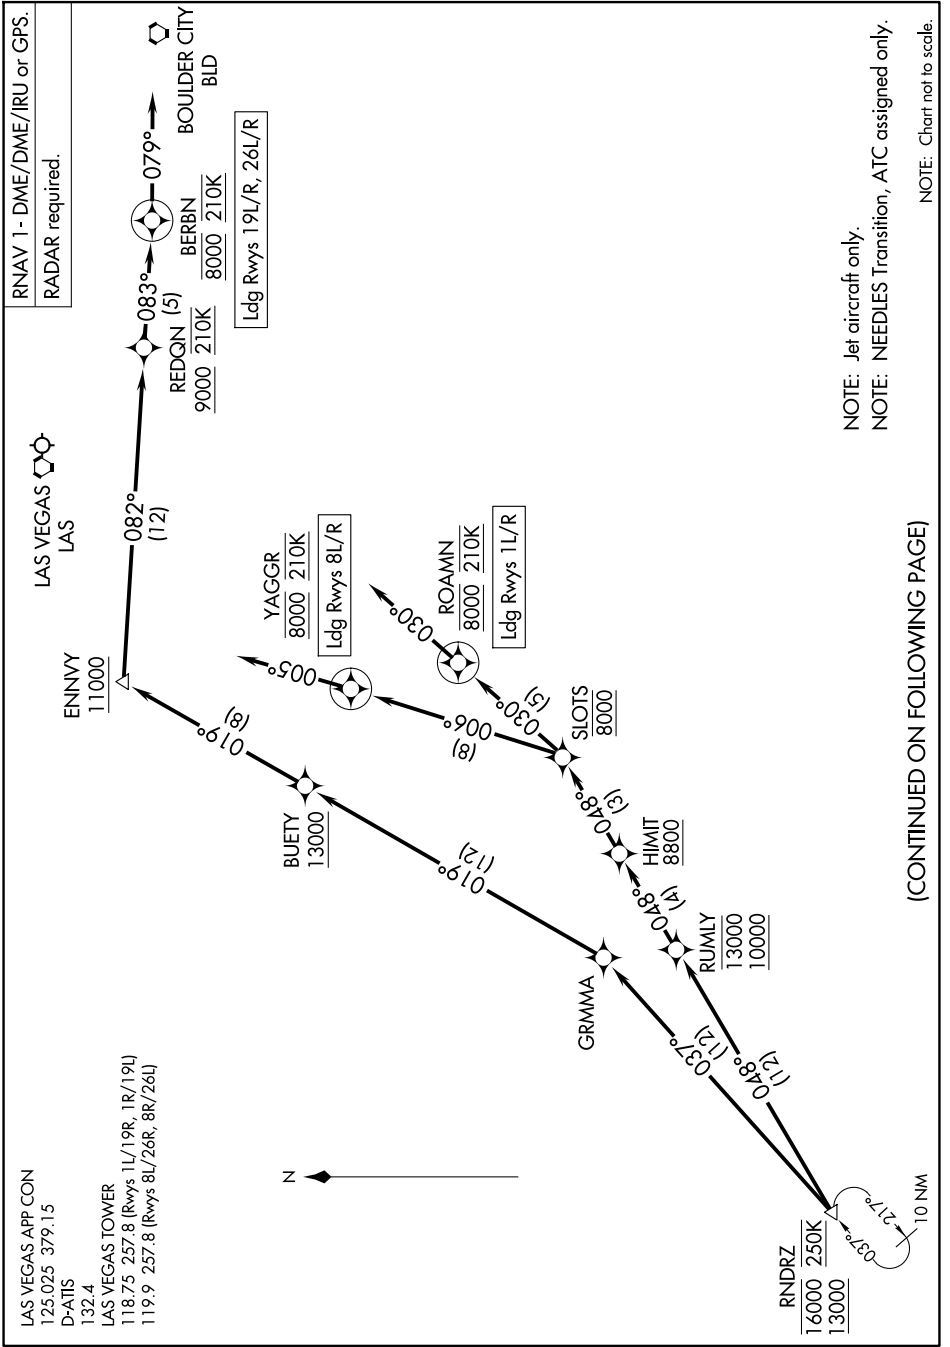

# RNDRZ FOUR ARRIVAL (RNAV) Arrival Routes

SW-4, 11 JUN 2026 to 09 JUL 2026

LAS VEGAS APP CON  
125.025 379.15  
D-ATIS  
132.4  
LAS VEGAS TOWER  
118.75 257.8 (Rwys 1L/19R, 1R/19L)  
119.9 257.8 (Rwys 8L/26R, 8R/26L)

RNAV 1 - DME/DME/IRU or GPS.  
RADAR required.

(CONTINUED ON FOLLOWING PAGE)

NOTE: Jet aircraft only.  
NOTE: NEEDLES Transition, ATC assigned only.

NOTE: Chart not to scale.

SW-4, 11 JUN 2026 to 09 JUL 2026

# RNDRZ FOUR ARRIVAL (RNAV) Arrival Routes