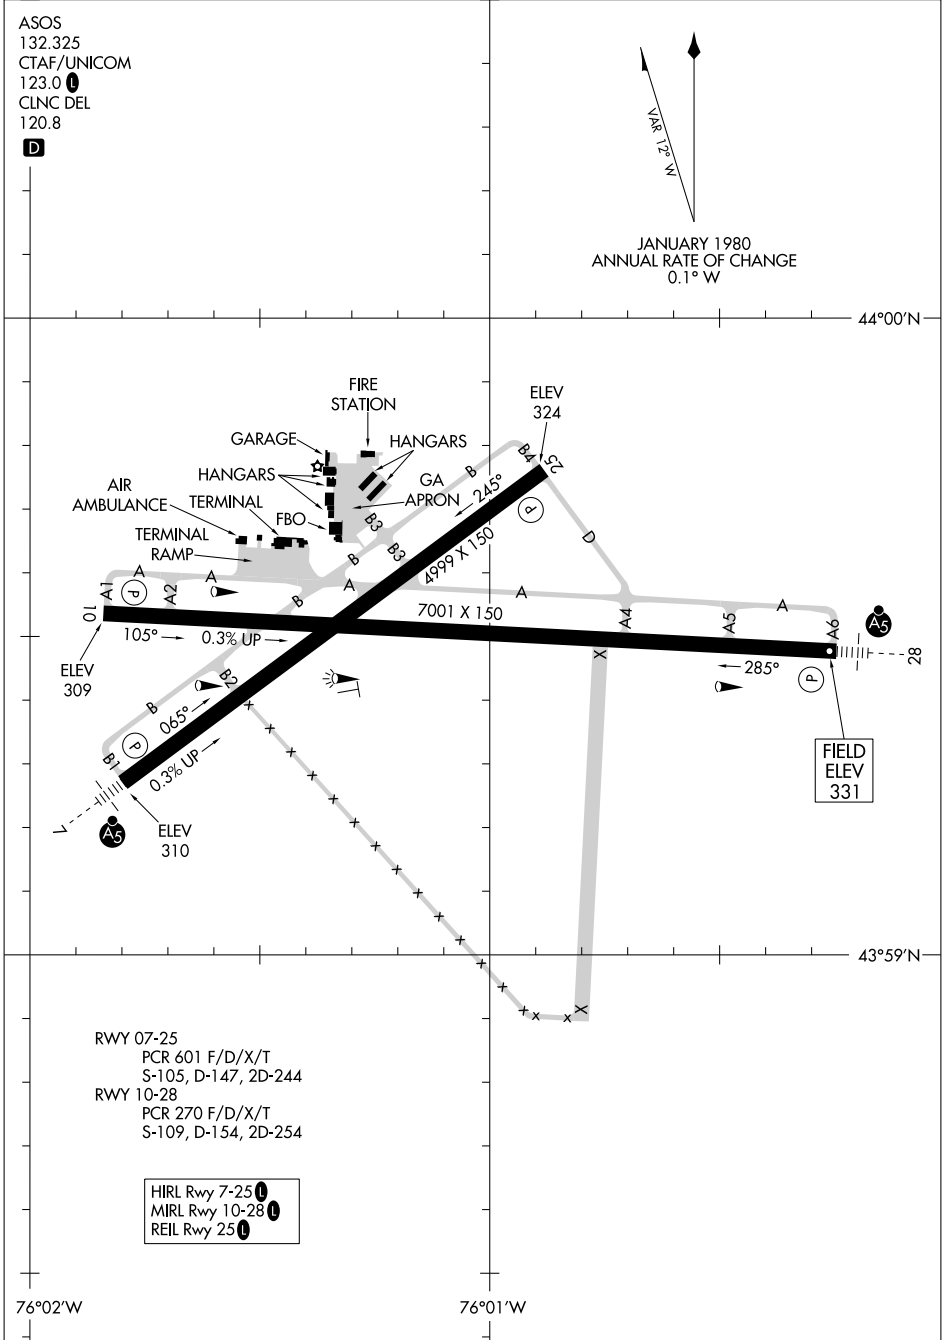

AIRPORT DIAGRAM

AL-666 (FAA)

WATERTOWN INTL (A/T)
WATERTOWN, NEW YORK

ASOS
132.325
CTAF/UNICOM
123.0
CLNC DEL
120.8

NE-2, 11 JUN 2026 to 09 JUL 2026

NE-2, 11 JUN 2026 to 09 JUL 2026

RWY 07-25
PCR 601 F/D/X/T
S-105, D-147, 2D-244

RWY 10-28
PCR 270 F/D/X/T
S-109, D-154, 2D-254

HIRL Rwy 7-25	Ⓚ
MIRL Rwy 10-28	Ⓚ
REIL Rwy 25	Ⓚ

AIRPORT DIAGRAM

WATERTOWN, NEW YORK
WATERTOWN INTL (A/T)