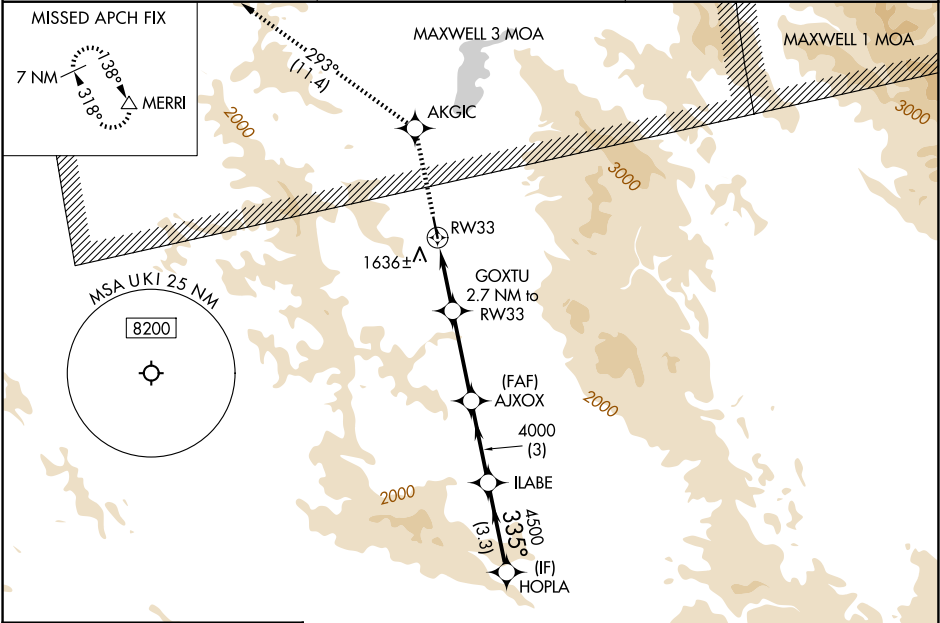

APP CRS	Rwy Ldg TDZE	N/A
335°	Apt Elev	617

RNAV (GPS)-B

UKIAH MUNI (UKI)

RNP APCH - GPS.	MISSED APPROACH: Climb to 6700 direct AKGIC and on track 293° to MERRI and hold, continue climb-in-hold to 6700.
-----------------	------------------------------------------------------------------------------------------------------------------

ASOS 119.275	OAKLAND CENTER 127.8 353.5	UNICOM 123.0 (CTAF) 0
------------------------	--------------------------------------	---------------------------------

CATEGORY	A	B	C	D
CIRCLING	2080-1¼ 1463 (1500-1¼)	2100-1½ 1483 (1500-1½)	2140-3 1523 (1600-3)	2780-3 2163 (2200-3)