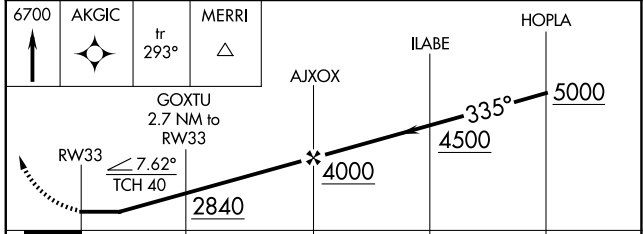

APP CRS	Rwy Ldg TDZE	N/A
335°	Apt Elev	617

RNAV (GPS)-B

UKIAH MUNI (UKI)

RNP APCH - GPS.	MISSED APPROACH: Climb to 6700 direct AKGIC and on track 293° to MERRI and hold, continue climb-in-hold to 6700.
-----------------	------------------------------------------------------------------------------------------------------------------

ASOS 119.275	OAKLAND CENTER 127.8 353.5	UNICOM 123.0 (CTAF) 0
------------------------	--------------------------------------	---------------------------------

CATEGORY	A	B	C	D
CIRCLING	2080-1¼ 1463 (1500-1¼)	2100-1½ 1483 (1500-1½)	2140-3 1523 (1600-3)	2780-3 2163 (2200-3)