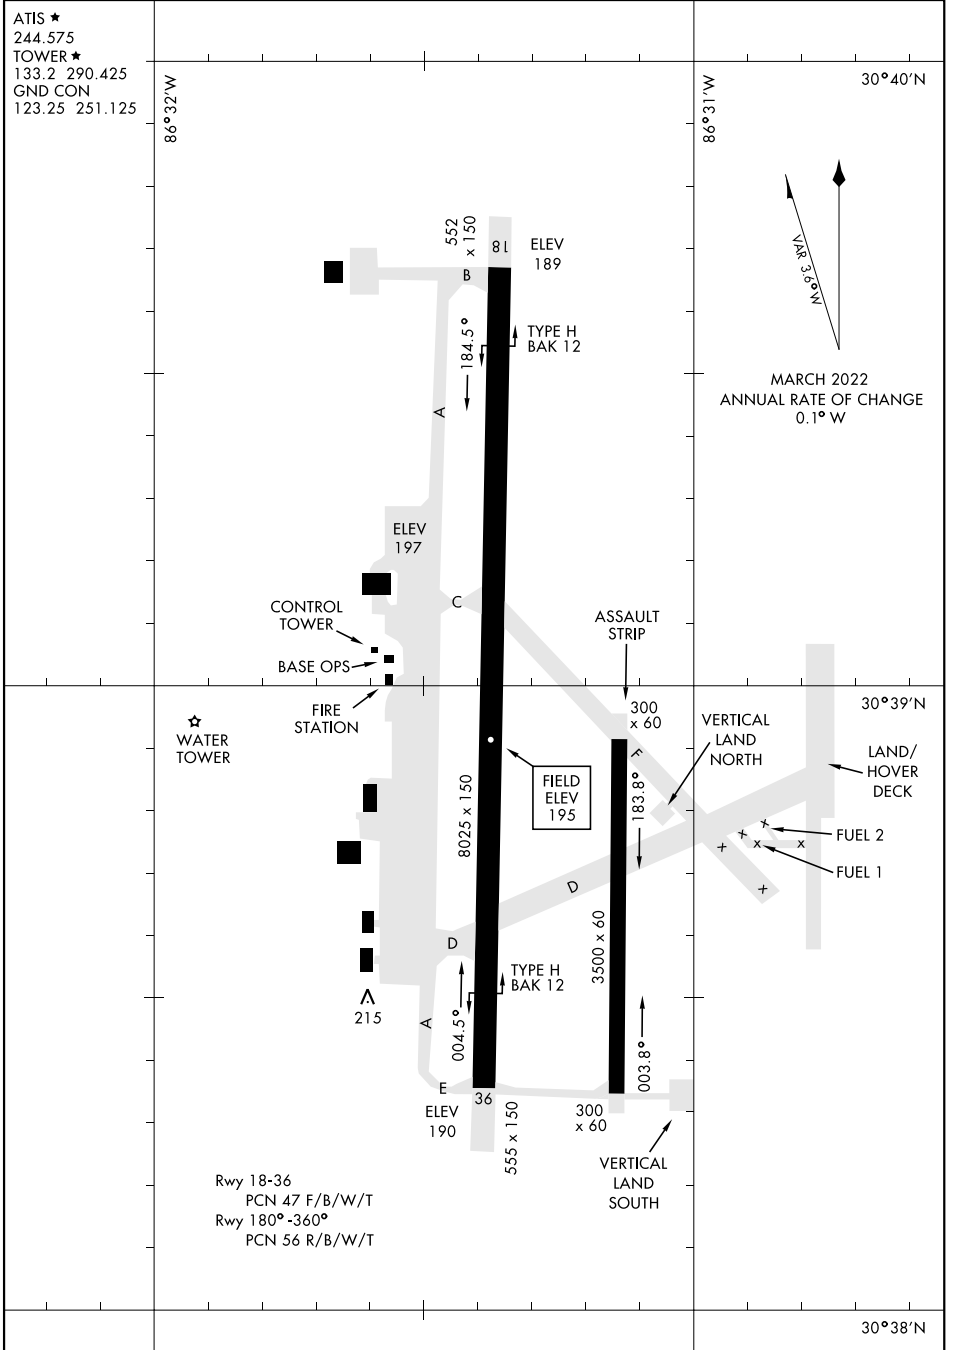

AIRPORT DIAGRAM

[USAF]

DUKE FLD (EGLIN AF AUX NR 3) (KEGI)

VALPARAISO, FLORIDA

ATIS ★
 244.575
 TOWER ★
 133.2 290.425
 GND CON
 123.25 251.125

86°32'W

86°31'W

30°40'N

MARCH 2022
 ANNUAL RATE OF CHANGE
 0.1° W

SE-3, 11 JUN 2026 to 09 JUL 2026

SE-3, 11 JUN 2026 to 09 JUL 2026

30°38'N

AIRPORT DIAGRAM

VALPARAISO, FLORIDA

DUKE FLD (EGLIN AF AUX NR 3) (KEGI)