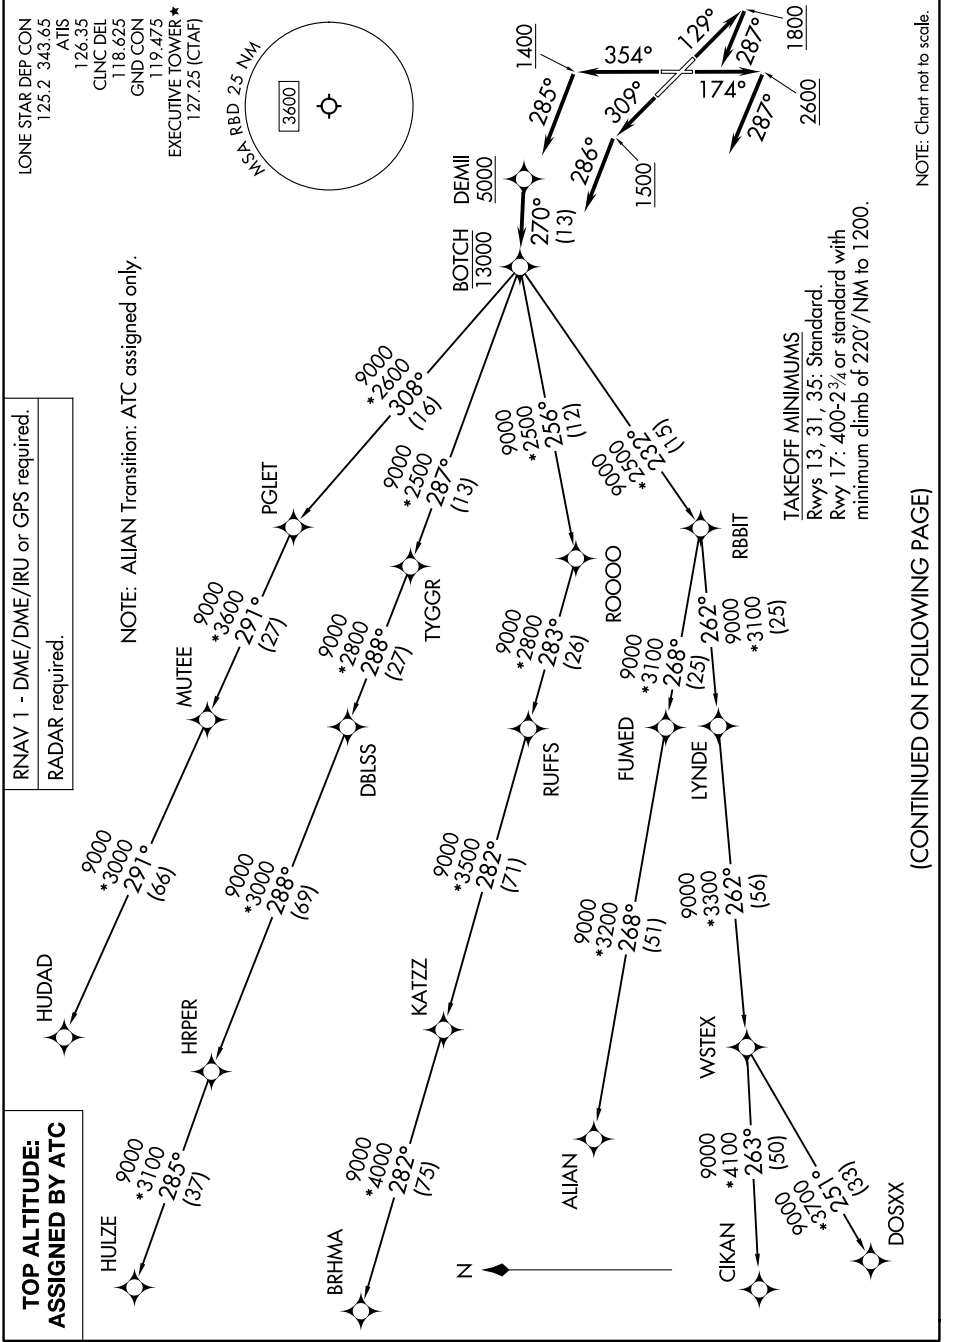

BOTCH TWO DEPARTURE (RNAV)

DALLAS, TEXAS

9200 TUF 60 of 9200 2020 NUN 11 7-C5

BOTCH TWO DEPARTURE (RNAV)

DALLAS, TEXAS

DALLAS EXEC (RBD)

(CONTINUED ON FOLLOWING PAGE)

SC-2, 11 JUN 2026 to 09 JUL 2026