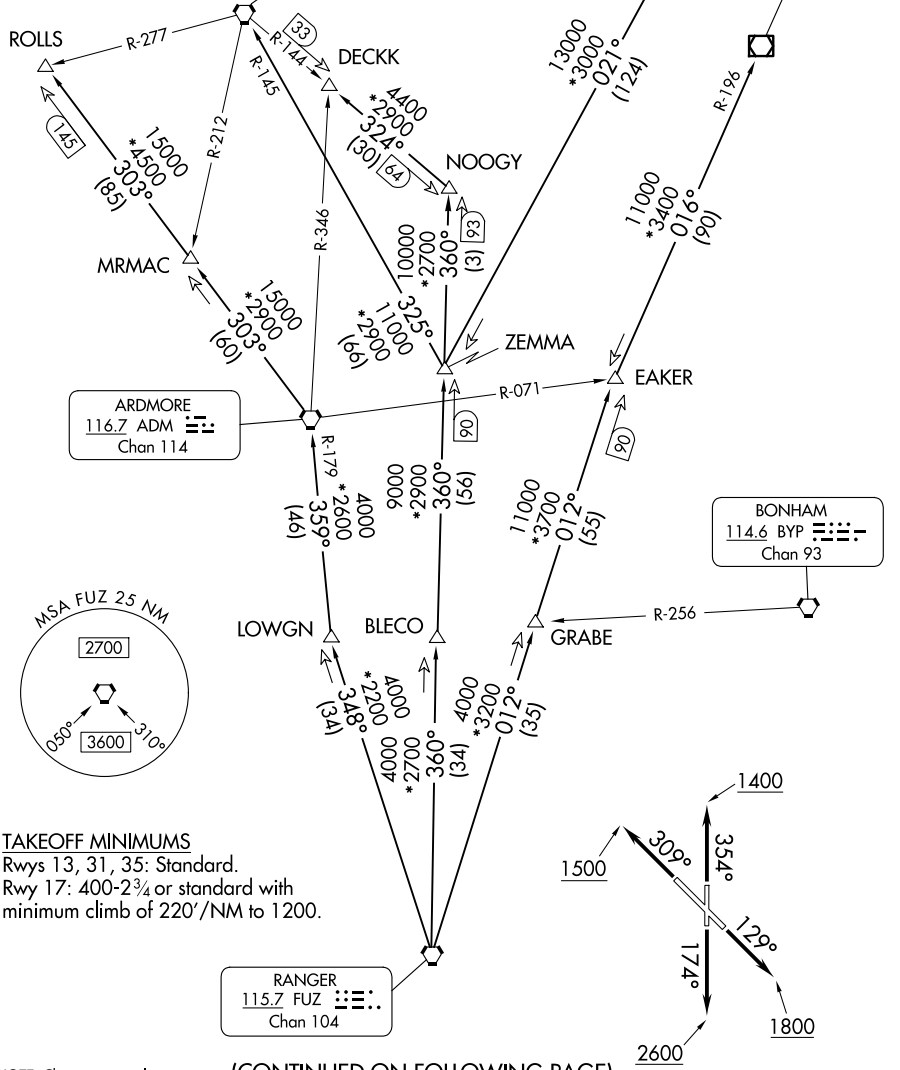

TEXOMA FIVE DEPARTURE

LONE STAR DEP CON
125.2 343.65
ATIS
126.35
CLNC DEL
118.625
GND CON
119.475
EXECUTIVE TOWER ★
127.25 (CTAF)

**TOP ALTITUDE:
ASSIGNED BY ATC**

TULSA
114.4 TUL :...:
Chan 91

RADAR and DME required.

WILL ROGERS
114.1 IRW :...:
Chan 88

OKMULGEE
114.9 OKM :...:
Chan 96

ARDMORE
116.7 ADM :...:
Chan 114

BONHAM
114.6 BYP :...:
Chan 93

RANGER
115.7 FUZ :...:
Chan 104

SC-2, 11 JUN 2026 to 09 JUL 2026

SC-2, 11 JUN 2026 to 09 JUL 2026

NOTE: Chart not to scale.

(CONTINUED ON FOLLOWING PAGE)

TEXOMA FIVE DEPARTURE