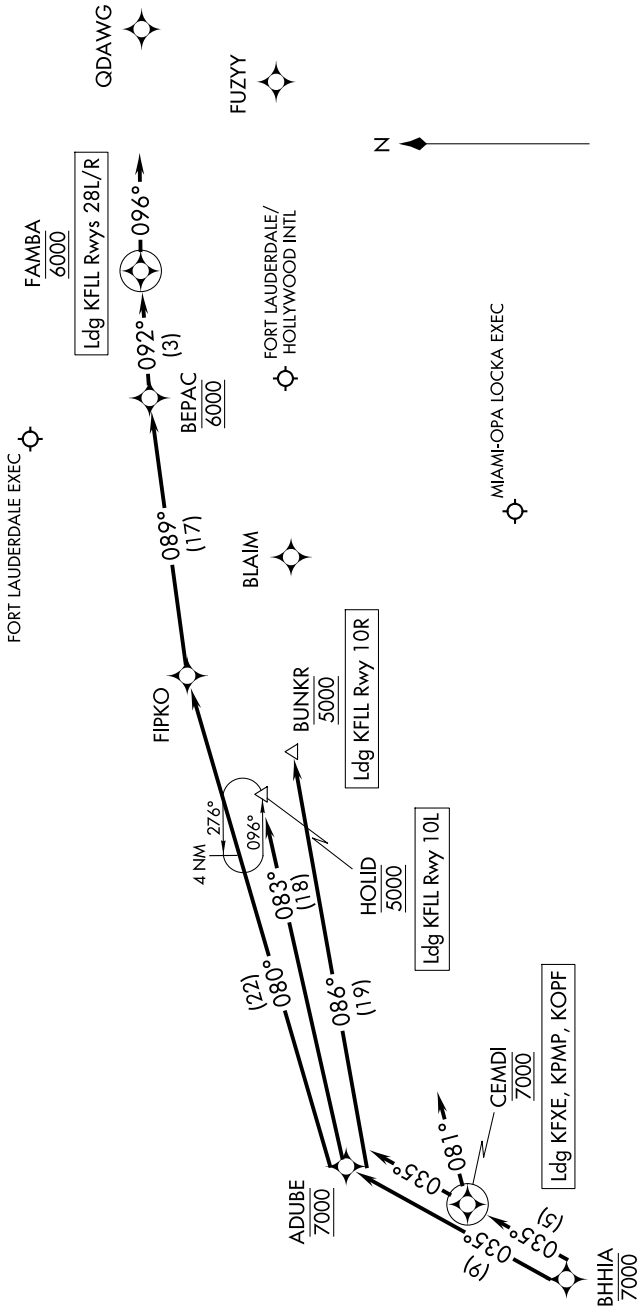

BHHIA THREE ARRIVAL (RNAV) Arrival Routes

FORT LAUDERDALE, FLORIDA

SE-3, 11 JUN 2026 to 09 JUL 2026

MIAMI APP CON  
120.5 350.225  
FLL D-ATIS  
135.0  
FXE ATIS  
119.85  
OPF ATIS  
125.9  
PMP ATIS  
120.55

NOTE: Jet aircraft only.

NOTE: Expect "descend via" clearance and landing direction (east or west) by ARTCC. For vertical navigation planning, FLL landing east, select Rwy 10R, FLL landing west, select Rwy 28R.

RNAV 1-DME/DME/IRU or GPS.  
RADAR required.

POMPANO BEACH AIRPARK

NOTE: Chart not to scale.

(NARRATIVE ON FOLLOWING PAGE)

SE-3, 11 JUN 2026 to 09 JUL 2026

BHHIA THREE ARRIVAL (RNAV) Arrival Routes

FORT LAUDERDALE, FLORIDA