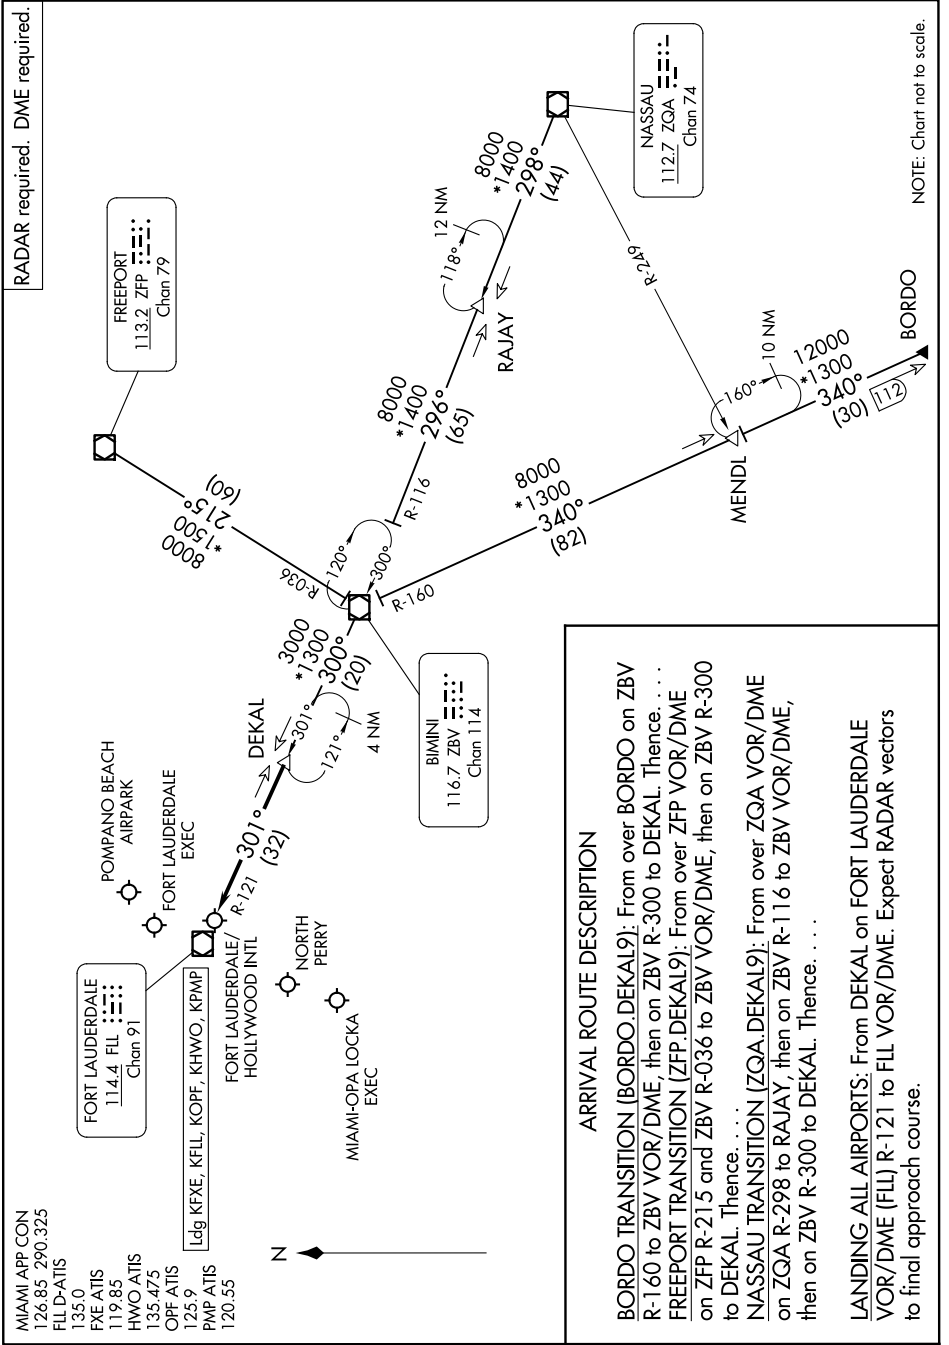

SE-3, 11 JUN 2026 to 09 JUL 2026

RADAR required. DME required.

NOTE: Chart not to scale.

SE-3, 11 JUN 2026 to 09 JUL 2026