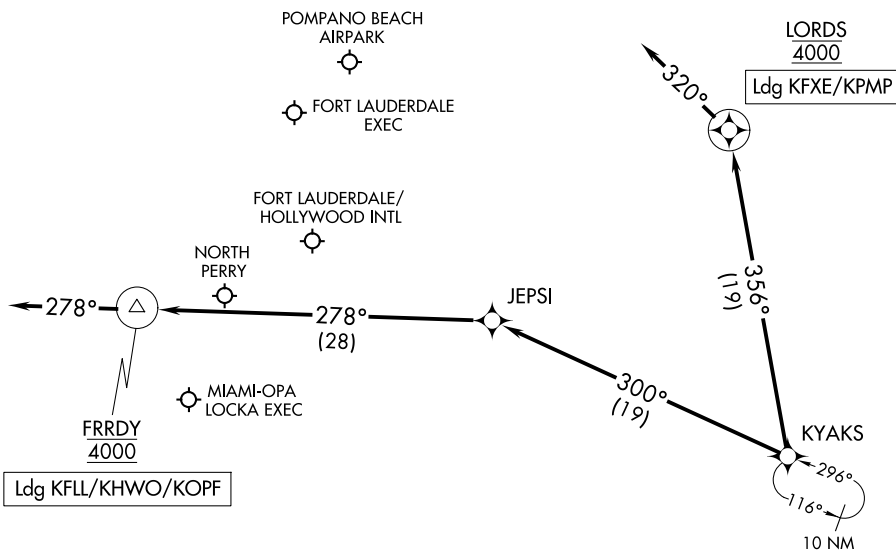

# KYAKS THREE ARRIVAL (RNAV) Arrival Routes

FORT LAUDERDALE, FLORIDA

RNAV 1-GPS.  
RADAR required.

MIAMI APP CON  
128.6 306.975  
FLL D-ATIS  
135.0  
FXE ATIS  
119.85  
HWO ATIS  
135.475  
OPF ATIS  
125.9  
PMP ATIS  
120.55

SE-3, 11 JUN 2026 to 09 JUL 2026

SE-3, 11 JUN 2026 to 09 JUL 2026

NOTE: Turboprop and prop aircraft only.

NOTE: Chart not to scale.

## ARRIVAL ROUTE DESCRIPTION

LANDING KFL/KHWO/KOPF: From KYAKS on track 300° to JEPSI, then on track 278° to cross FRRDY at 4000, then on track 278°. Expect RADAR vectors to final approach course.

LANDING KFXE/KPMP: From KYAKS on track 356° to cross LORDS at 4000, then on heading 320°. Expect RADAR vectors to final approach course.