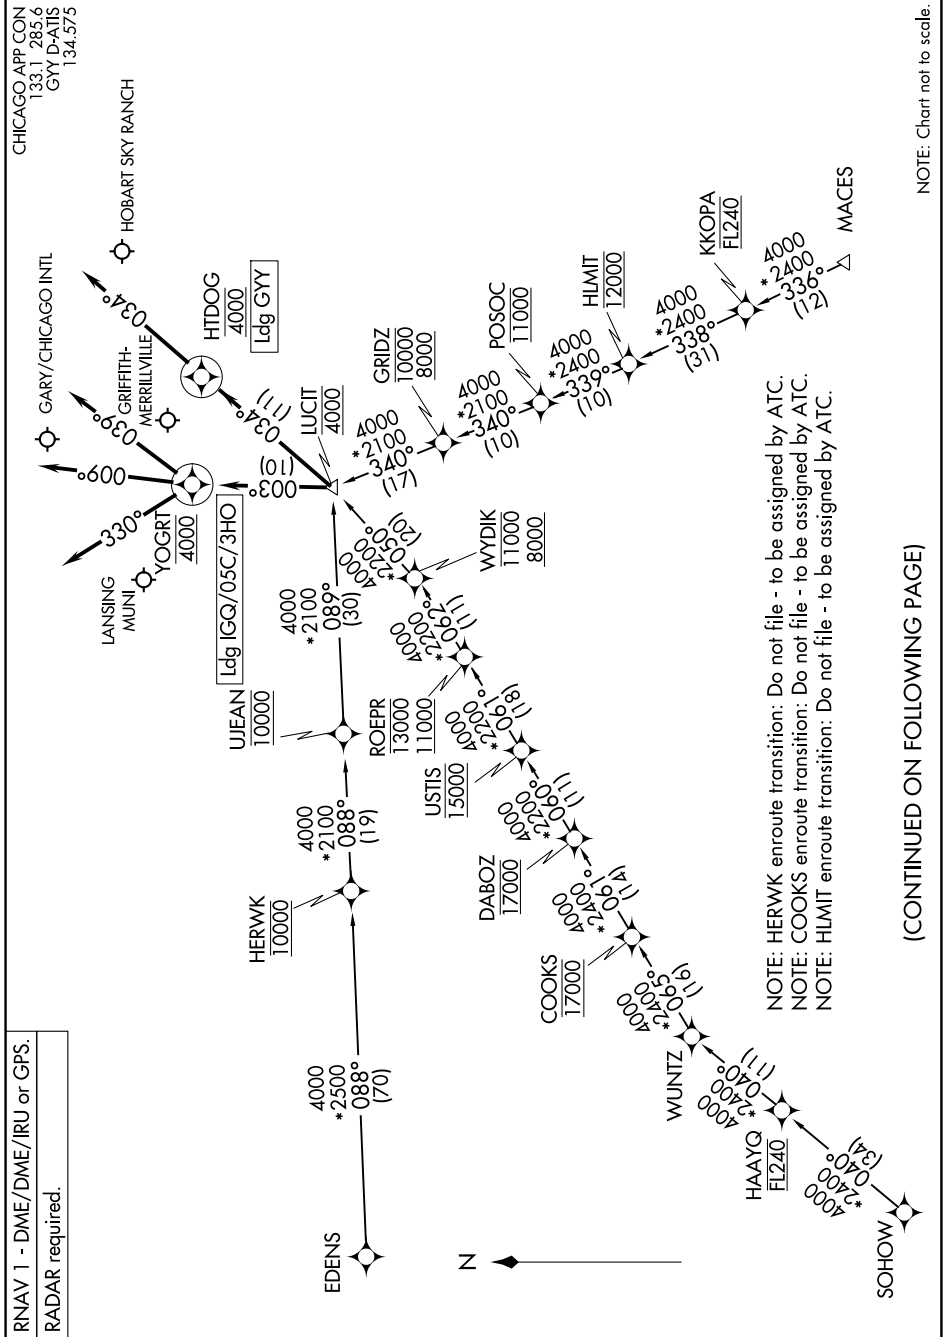

# LUCIT THREE ARRIVAL (RNAV)

GARY/CHICAGO, INDIANA

EC-2, 11 JUN 2026 to 09 JUL 2026

RNAV 1 - DME/DME/IRU or GPS.
RADAR required.

NOTE: Chart not to scale.

NOTE: HERWK enroute transition: Do not file - to be assigned by ATC.  
 NOTE: COOKS enroute transition: Do not file - to be assigned by ATC.  
 NOTE: HLMIT enroute transition: Do not file - to be assigned by ATC.

(CONTINUED ON FOLLOWING PAGE)

EC-2, 11 JUN 2026 to 09 JUL 2026

# LUCIT THREE ARRIVAL (RNAV)

GARY/CHICAGO, INDIANA