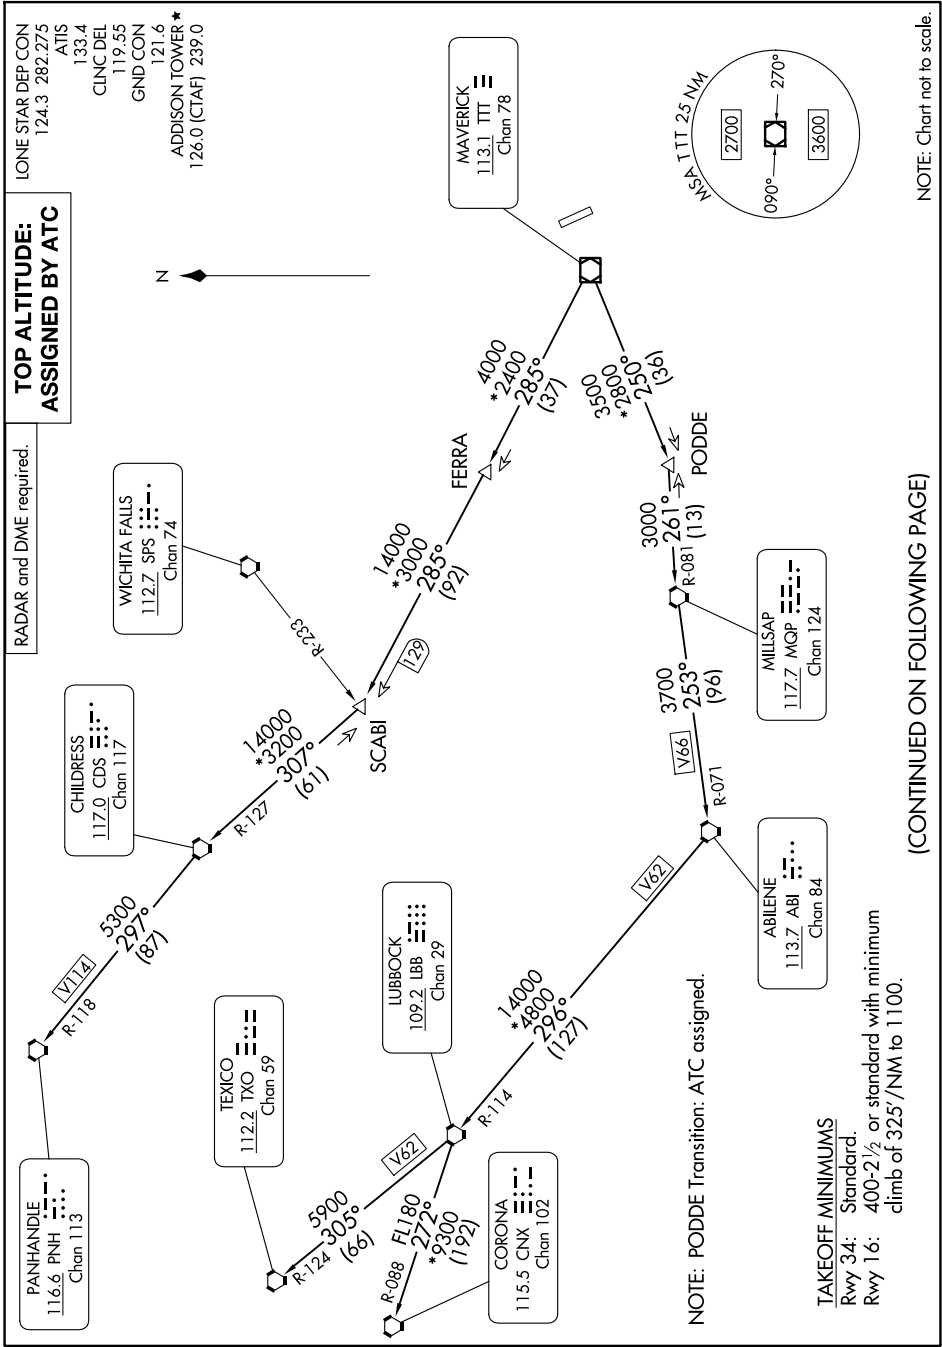

WORTH ONE DEPARTURE

SC-2, 11 JUN 2026 to 09 JUL 2026

WORTH ONE DEPARTURE

(CONTINUED ON FOLLOWING PAGE)

SC-2, 11 JUN 2026 to 09 JUL 2026