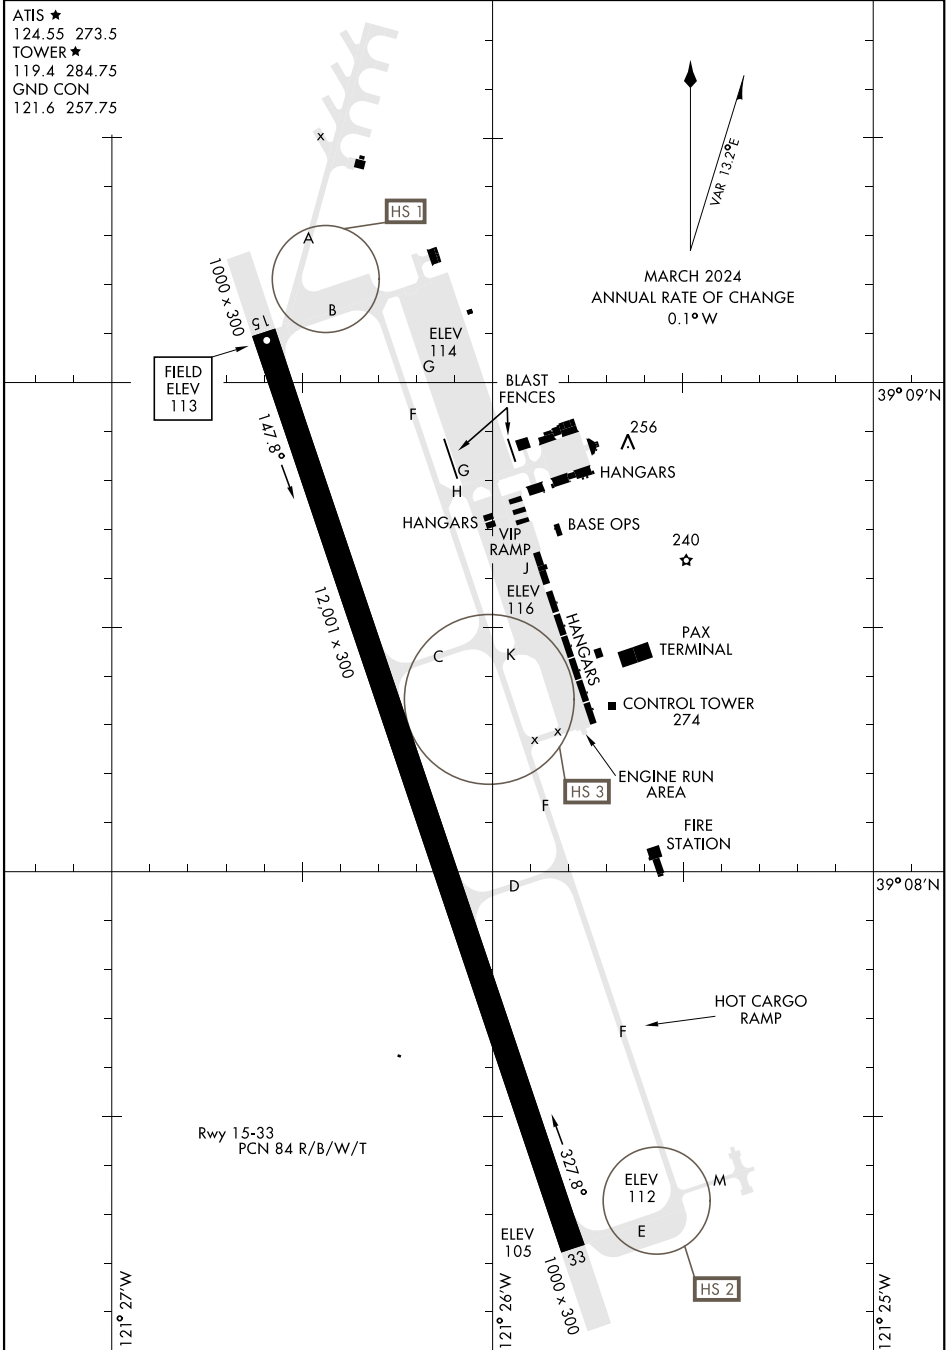

AIRPORT DIAGRAM

[USAF]

BEALE AFB (KBAB)
MARYSVILLE, CALIFORNIA

ATIS ★
124.55 273.5
TOWER ★
119.4 284.75
GND CON
121.6 257.75

VAR 13.2°E
MARCH 2024
ANNUAL RATE OF CHANGE
0.1°W

SW-2, 11 JUN 2026 to 09 JUL 2026

SW-2, 11 JUN 2026 to 09 JUL 2026

AIRPORT DIAGRAM

MARYSVILLE, CALIFORNIA
BEALE AFB (KBAB)