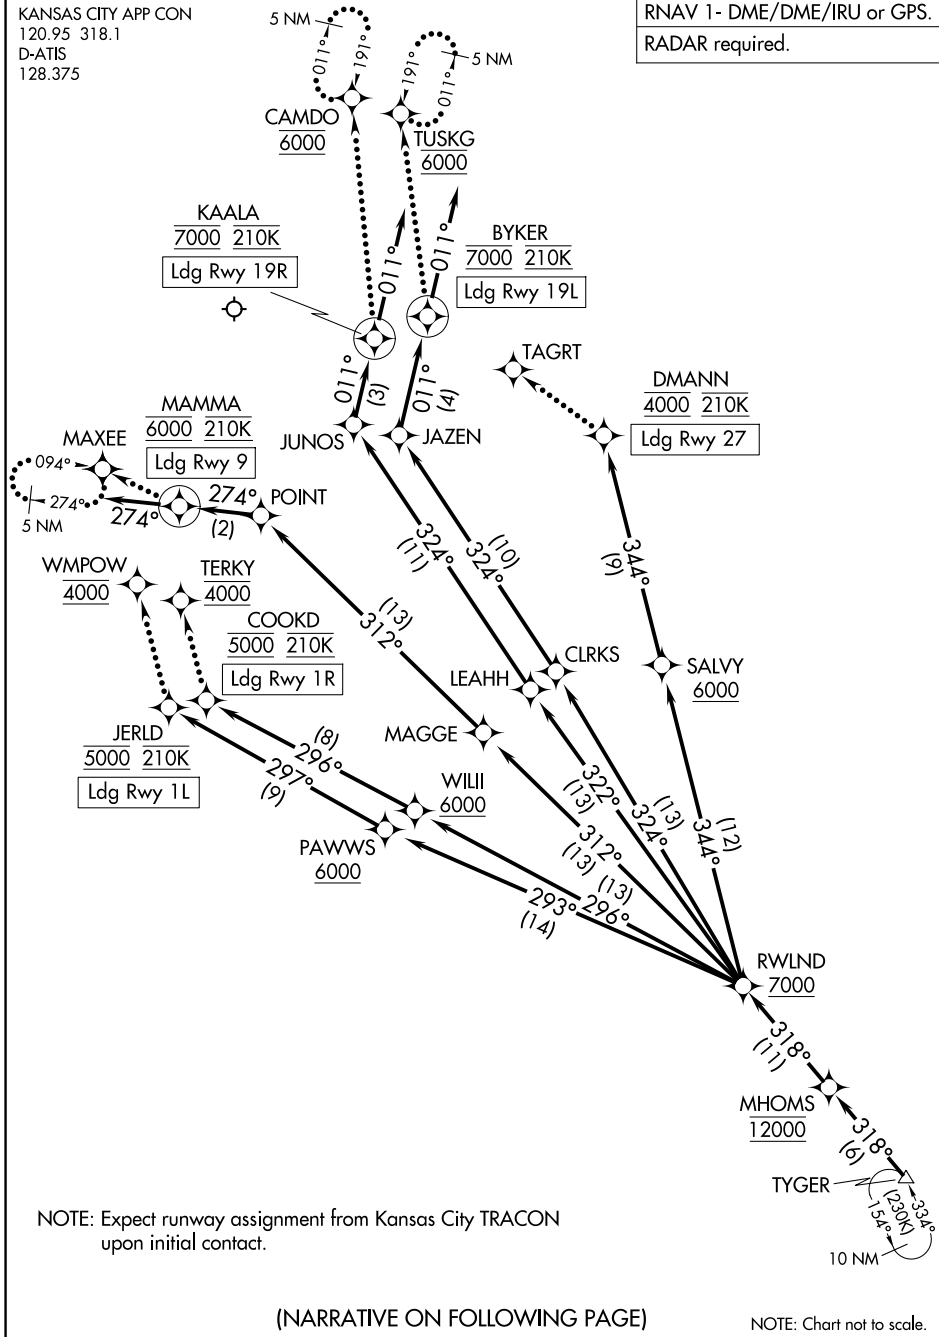

(TYGER.MHOMS3) 23222

AL-780 (FAA)

KANSAS CITY INTL (MCI)
KANSAS CITY, MISSOURI

MHOMS THREE ARRIVAL (RNAV) Arrival Routes

KANSAS CITY APP CON
120.95 318.1
D-ATIS
128.375

RNAV 1- DME/DME/IRU or GPS.
RADAR required.

NC-3, 11 JUN 2026 to 09 JUL 2026

NC-3, 11 JUN 2026 to 09 JUL 2026

NOTE: Expect runway assignment from Kansas City TRACON upon initial contact.

(NARRATIVE ON FOLLOWING PAGE)

NOTE: Chart not to scale.

MHOMS THREE ARRIVAL (RNAV) Arrival Routes

(TYGER.MHOMS3) 10AUG23

KANSAS CITY, MISSOURI
KANSAS CITY INTL (MCI)