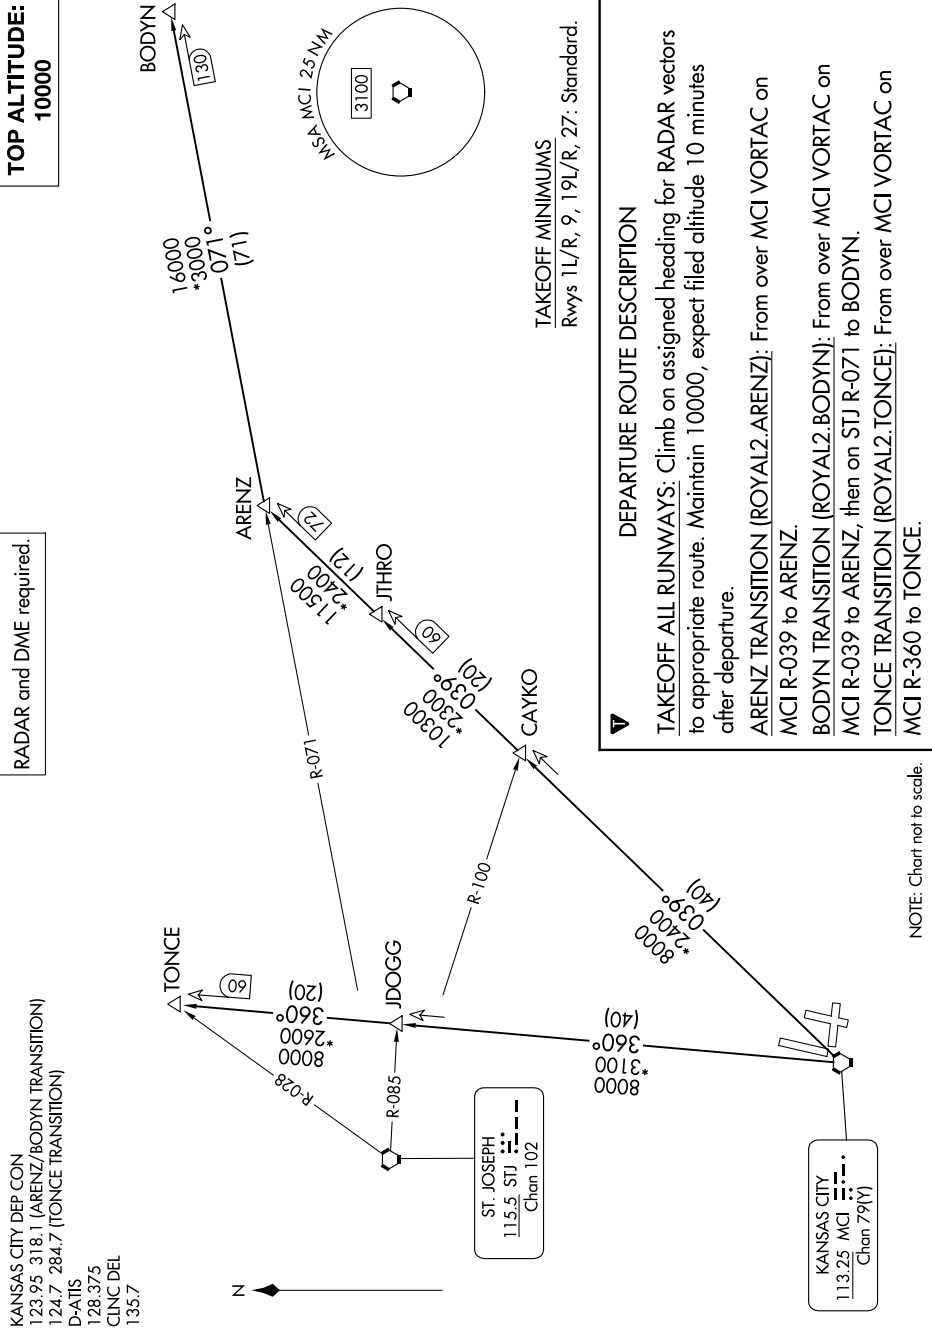

ROYAL TWO DEPARTURE

AL-780 (FAA)

KANSAS CITY INTL (MCI)
KANSAS CITY, MISSOURI

9200 JUN 60 to 09 JUL 2026 11:13:00

KANSAS CITY DEP CON
123.95 318.1 (ARENZ/BODYN TRANSITION)
124.7 284.7 (TONCE TRANSITION)
D-ATIS
128.375
CLNC DEL
135.7

ST. JOSEPH
115.5 STJ
Chan 102

KANSAS CITY
113.25 MCI
Chan 79(Y)

NOTE: Chart not to scale.

NC-3, 11 JUN 2026 to 09 JUL 2026

ROYAL TWO DEPARTURE

KANSAS CITY, MISSOURI
KANSAS CITY INTL (MCI)