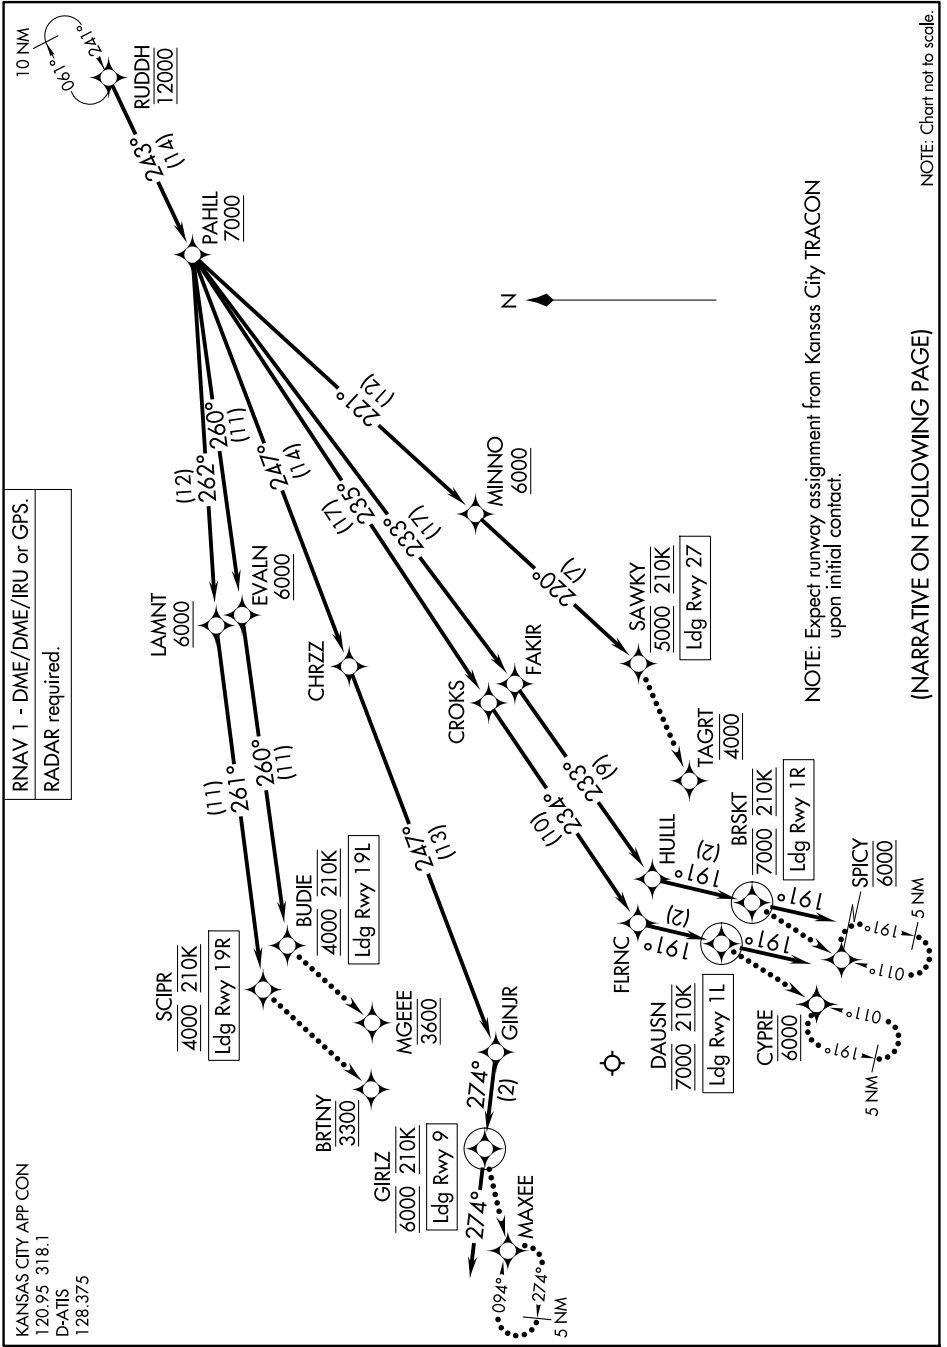

RUDDH THREE ARRIVAL (RNAV) Arrival Routes

9200 N01 60 01 9200 N01 11 13-CN

RNAV 1 - DME/DME/IRU or GPS.
RADAR required.

KANSAS CITY APP CON
120.95 318.1
D-ATIS
128.375

RUDDH THREE ARRIVAL (RNAV) Arrival Routes

NOTE: Chart not to scale.

(NARRATIVE ON FOLLOWING PAGE)