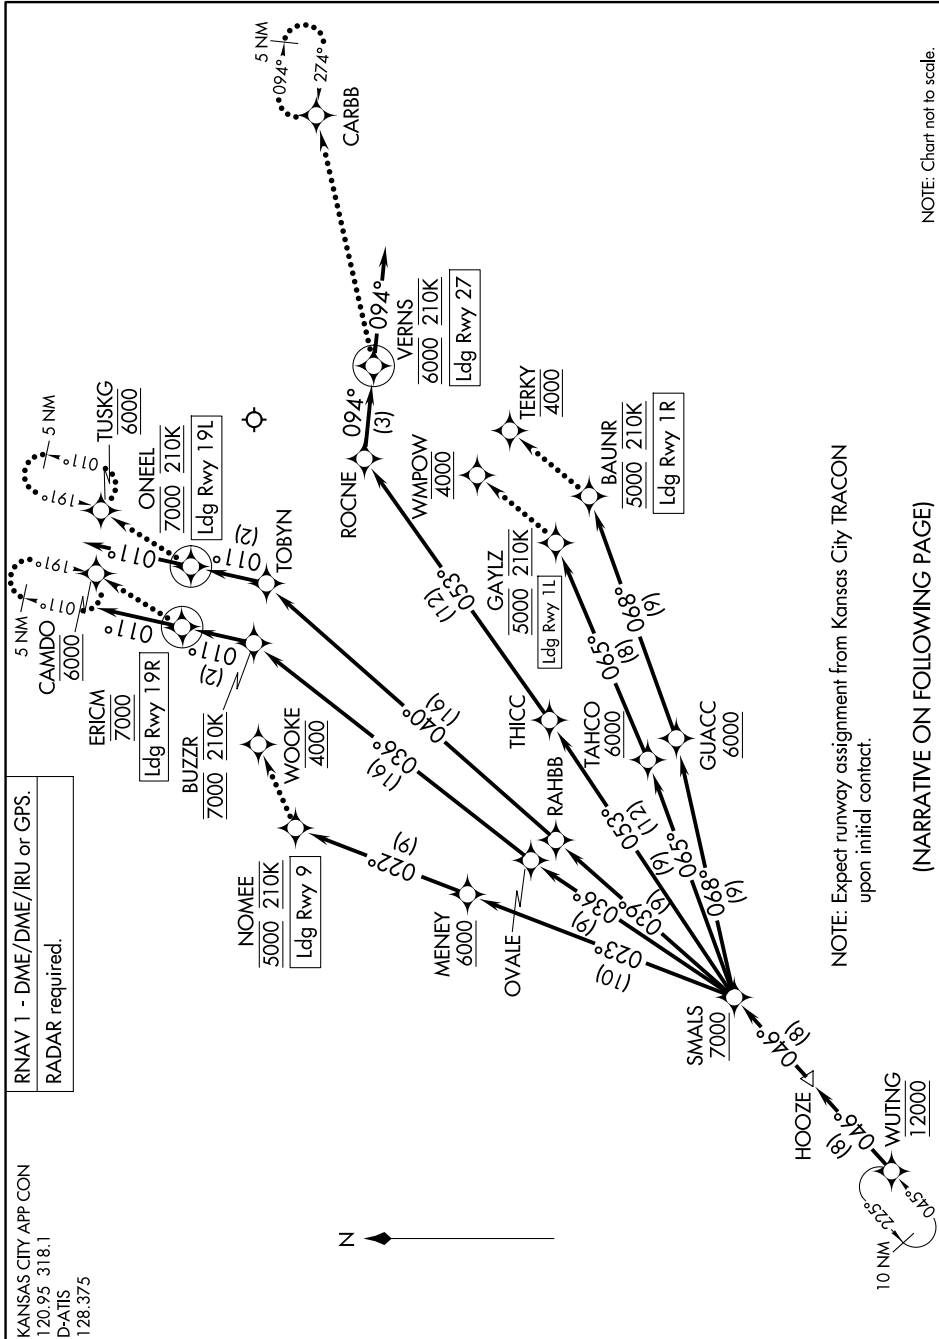

(WUTNG.WUTNG3) 23222

AL-780 (FAA)

KANSAS CITY INTL (MCI)
KANSAS CITY, MISSOURI

WUTNG THREE ARRIVAL (RNAV) Arrival Routes

9200 JUN 60 to 09 JUL 2026 to 09 JUN 14 '8-C

RNAV 1 - DME/DME/IRU or GPS.
RADAR required.

KANSAS CITY APP CON
120.95 318.1
D-ATIS
128.375

WUTNG THREE ARRIVAL (RNAV) Arrival Routes

KANSAS CITY, MISSOURI
KANSAS CITY INTL (MCI)

NOTE: Expect runway assignment from Kansas City TRACON upon initial contact.

(NARRATIVE ON FOLLOWING PAGE)

NOTE: Chart not to scale.

NC-3, 11 JUN 2026 to 09 JUL 2026