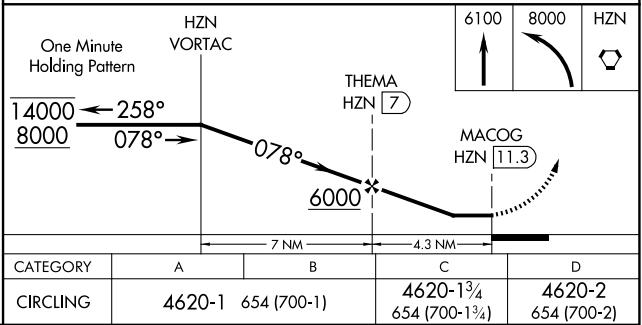

VORTAC HZN 114.1 Chan 88	APP CRS 078°	Rwy Ldg TDZE Apt Elev N/A N/A 3966
--	------------------------	--

VOR-B
FALLON MUNI (F'LX)

DME required.

▼ Circling NA to Rwy 13 and 31. Circling to Rwy 21 NA at night. When local altimeter not received, use Fallon NAS altimeter setting.

MISSED APPROACH: Climb to 6100 then climbing left turn to 8000 direct HZN VORTAC and hold.

AWOS-AV 118.25	KNFL ATIS* 370.925	NAVY FALLON APP CON* 120.85 360.2	UNICOM 122.8 (CTAF)
--------------------------	------------------------------	---	-------------------------------

SW-4, 11 JUN 2026 to 09 JUL 2026

SW-4, 11 JUN 2026 to 09 JUL 2026