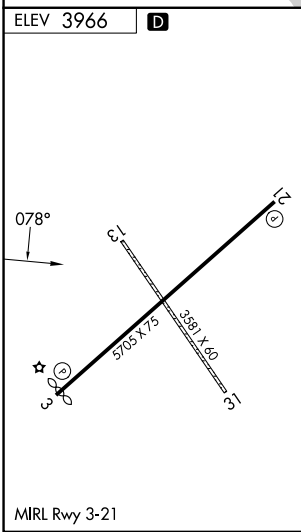

VORTAC HZN 114.1 Chan 88	APP CRS 078°	Rwy Ldg TDZE Apt Elev N/A N/A 3966
--	------------------------	--

VOR-B
FALLON MUNI (F'LX)

DME required.

▼ Circling NA to Rwy 13 and 31. Circling to Rwy 21 NA at night. When local altimeter not received, use Fallon NAS altimeter setting.

MISSED APPROACH: Climb to 6100 then climbing left turn to 8000 direct HZN VORTAC and hold.

AWOS-AV 118.25	KNFL ATIS* 370.925	NAVY FALLON APP CON* 120.85 360.2	UNICOM 122.8 (CTAF)
--------------------------	------------------------------	---	-------------------------------