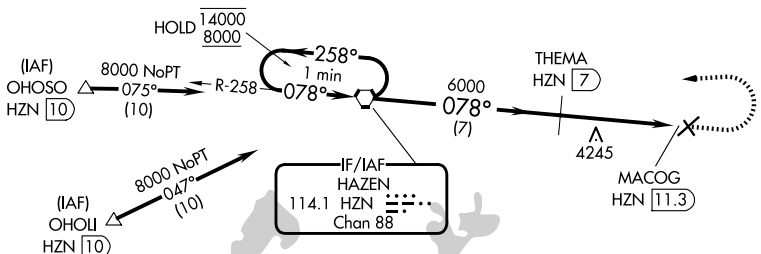

VORTAC HZN 114.1 Chan 88	APP CRS 078°	Rwy Ldg TDZE Apt Elev N/A N/A 3966
--	------------------------	--

VOR-B
FALLON MUNI (F'LX)

DME required.

▼ Circling NA to Rwy 13 and 31. Circling to Rwy 21 NA at night. When local altimeter not received, use Fallon NAS altimeter setting.

MISSED APPROACH: Climb to 6100 then climbing left turn to 8000 direct HZN VORTAC and hold.

AWOS-AV 118.25	KNFL ATIS* 370.925	NAVY FALLON APP CON* 120.85 360.2	UNICOM 122.8 (CTAF)
--------------------------	------------------------------	---	-------------------------------

SW-4, 11 JUN 2026 to 09 JUL 2026

SW-4, 11 JUN 2026 to 09 JUL 2026