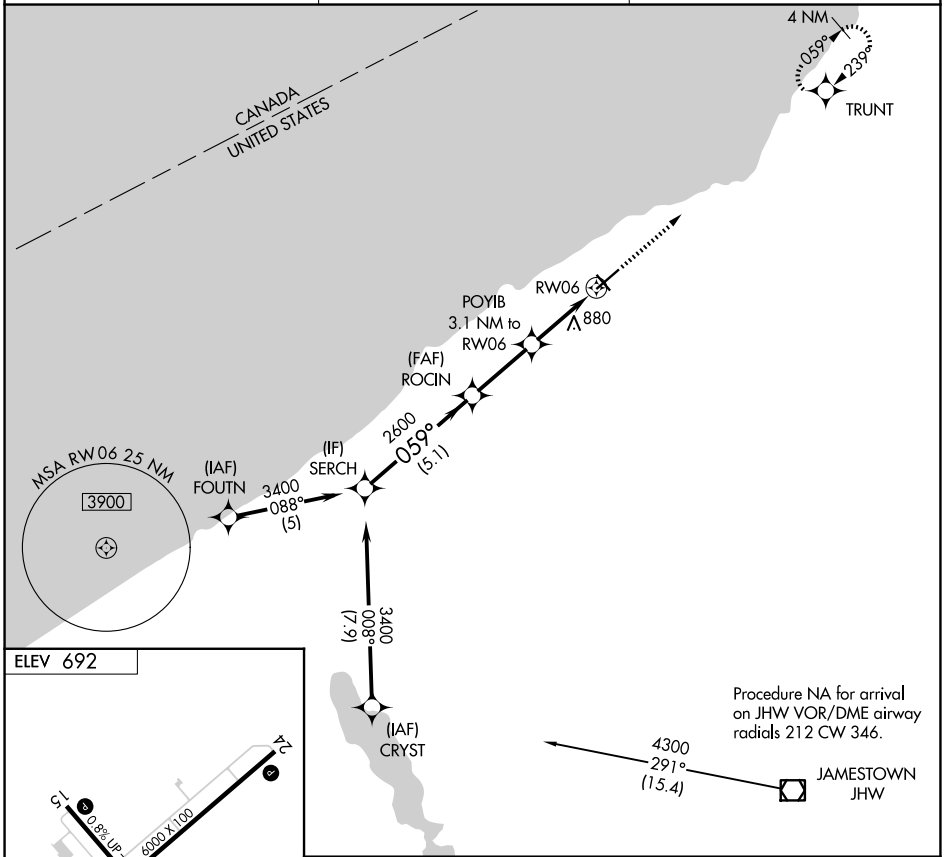

APP CRS	Rwy Ldg	N/A
059°	TDZE	N/A
	Apt Elev	692

RNAV (GPS)-B

CHAUTAUGUA COUNTY/DUNKIRK (DKK)

RNP APCH:

Circling to Rwy 6, 24, 33 NA at night.
 Circling Cat D NA southeast of Rwy 6 and southwest of Rwy 33.
 -21°C

MISSED APPROACH: Climb to 3200 direct TRUNT and hold.

ASOS
119.275

BUFFALO APP CON
126.5 317.6

UNICOM
123.075 (CTAF)

MIRL Rwy 15-33
 REIL Rws 6 and 24
 HIRL Rwy 6-24

CATEGORY	A	B	C	D
CIRCLING	1200-1 508 (600-1)	1320-1 628 (700-1)	1640-2¾ 948 (1000-2¾)	2140-3 1448 (1500-3)

NE-2, 11 JUN 2026 to 09 JUL 2026

NE-2, 11 JUN 2026 to 09 JUL 2026