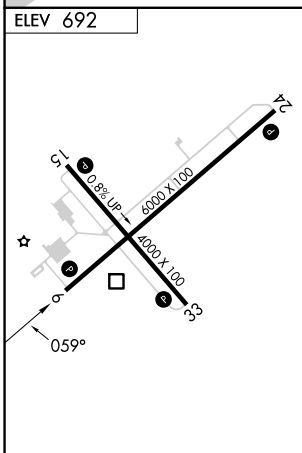

APP CRS	Rwy Ldg	N/A
059°	TDZE	N/A
	Apt Elev	692

RNAV (GPS)-B

CHAUTAUGUA COUNTY/DUNKIRK (DKK)

RNP APCH:

Circling to Rwy 6, 24, 33 NA at night.
 Circling Cat D NA southeast of Rwy 6 and southwest of Rwy 33.
 -21°C

MISSED APPROACH: Climb to 3200 direct TRUNT and hold.

ASOS
119.275

BUFFALO APP CON
126.5 317.6

UNICOM
123.075 (CTAF)

MIRL Rwy 15-33
 REIL Rws 6 and 24
 HIRL Rwy 6-24

CATEGORY	A	B	C	D
CIRCLING	1200-1 508 (600-1)	1320-1 628 (700-1)	1640-2¾ 948 (1000-2¾)	2140-3 1448 (1500-3)