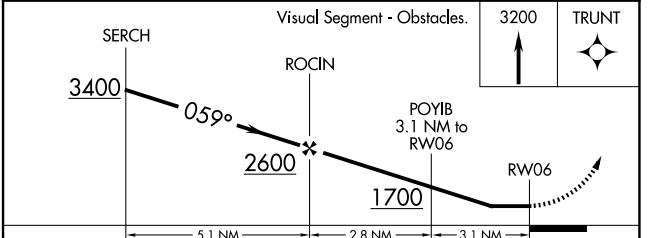

APP CRS	Rwy Ldg	N/A
059°	TDZE	N/A
	Apt Elev	692

RNAV (GPS)-B

CHAUTAUGUA COUNTY/DUNKIRK (DKK)

RNP APCH:

Circling to Rwy 6, 24, 33 NA at night.
 Circling Cat D NA southeast of Rwy 6 and southwest of Rwy 33.
 -21°C

MISSED APPROACH: Climb to 3200 direct TRUNT and hold.

ASOS
119.275

BUFFALO APP CON
126.5 317.6

UNICOM
123.075 (CTAF)

MIRL Rwy 15-33
 REIL Rws 6 and 24
 HIRL Rwy 6-24

CATEGORY	A	B	C	D
CIRCLING	1200-1 508 (600-1)	1320-1 628 (700-1)	1640-2¾ 948 (1000-2¾)	2140-3 1448 (1500-3)