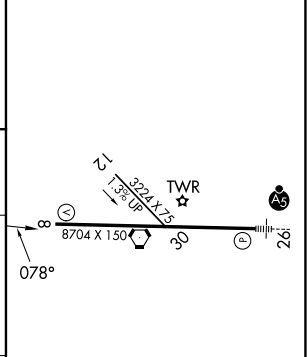

VORTAC TWF 113.1 Chan 78	APP CRS 078°	Rwy Ldg TDZE Apt Elev	8704 4149 4154
--	------------------------	-----------------------------	---

VOR/DME RWY 8

JOSLIN FLD/MAGIC VALLEY RGNL (TWF)

⚠ Circling to Rwy 30 NA at night. VDP NA with Jerome altimeter setting. When local altimeter setting not received, use Jerome altimeter setting and increase all MDA 60 feet and S-8 Cats C and D visibility 1/4 mile and Circling Cat C visibility 1/4 mile.

MISSED APPROACH: Climbing left turn to 6000 on heading 245° and TWF R-314 to WALL/TWF 11 DME and hold.

ASOS 135.025	TWIN FALLS APP CON * 126.7 353.75	TWIN FALLS TOWER * 118.2 (CTAF) 317.5	GND CON 121.7	UNICOM 122.95
------------------------	---	---	-------------------------	-------------------------

NW-1, 11 JUN 2026 to 09 JUL 2026

NW-1, 11 JUN 2026 to 09 JUL 2026

ELEV 4154	TDZE 4149
-----------	-----------

6000	5500	4760	6000
6.2 NM	2.3 NM	0.8 NM	0.8 NM
0.8 NM	0.8 NM	0.3 NM	

CATEGORY	A	B	C	D
S-8	4560-1	411 (500-1)	4560-1 1/8	411 (500-1 1/8)
CIRCLING	4700-1 546 (600-1)	4780-1 626 (700-1)	5100-2 3/4 946 (1000-2 3/4)	5100-3 946 (1000-3)