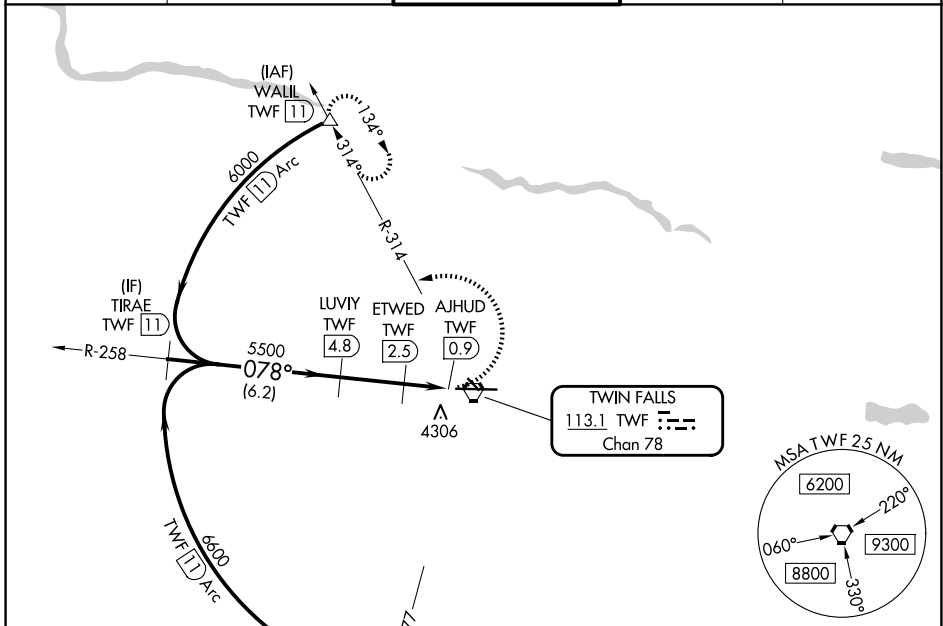

VORTAC TWF 113.1 Chan 78	APP CRS 078°	Rwy Ldg TDZE Apt Elev	8704 4149 4154
--	------------------------	-----------------------------	---

VOR/DME RWY 8

JOSLIN FLD/MAGIC VALLEY RGNL (TWF)

⚠ Circling to Rwy 30 NA at night. VDP NA with Jerome altimeter setting. When local altimeter setting not received, use Jerome altimeter setting and increase all MDA 60 feet and S-8 Cats C and D visibility 1/4 mile and Circling Cat C visibility 1/4 mile.

MISSED APPROACH: Climbing left turn to 6000 on heading 245° and TWF R-314 to WALL/TWF 11 DME and hold.

ASOS 135.025	TWIN FALLS APP CON * 126.7 353.75	TWIN FALLS TOWER * 118.2 (CTAF) 317.5	GND CON 121.7	UNICOM 122.95
------------------------	---	---	-------------------------	-------------------------

NW-1, 11 JUN 2026 to 09 JUL 2026

NW-1, 11 JUN 2026 to 09 JUL 2026

ELEV 4154	TDZE 4149
-----------	-----------

6000	5500	4760	6000
6.2 NM	2.3 NM	0.8 NM	0.8 NM
0.8 NM	0.8 NM	0.3 NM	

CATEGORY	A	B	C	D
S-8	4560-1	411 (500-1)	4560-1 1/8	411 (500-1 1/8)
CIRCLING	4700-1 546 (600-1)	4780-1 626 (700-1)	5100-2 3/4 946 (1000-2 3/4)	5100-3 946 (1000-3)