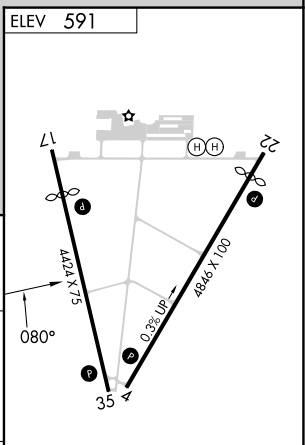

VOR/DME CRL 115.7 Chan 104	APP CRS 080°	Rwy Ldg TDZE Apt Elev N/A N/A 591
--	------------------------	---

VOR-A
GROSSE ILE MUNI (ONZ)

▽ Circling Rwy 22 NA at night.	▲ MISSED APPROACH: Climbing right turn to 2400 direct CRL VOR/DME and hold.
---------------------------------------	--

AWOS-3P 119.675	DETROIT APP CON 134.3 284.0	UNICOM 123.0 (CTAF) 0
---------------------------	---------------------------------------	---------------------------------

CATEGORY	A	B	C	D
CIRCLING	1140-1 549 (600-1)	1220-1¼ 629 (700-1¼)	1220-1¾ 629 (700-1¾)	1220-2 629 (700-2)

REIL Rwys 4 and 22 **0**
MIRL Rwys 4-22 and 17-35 **0**