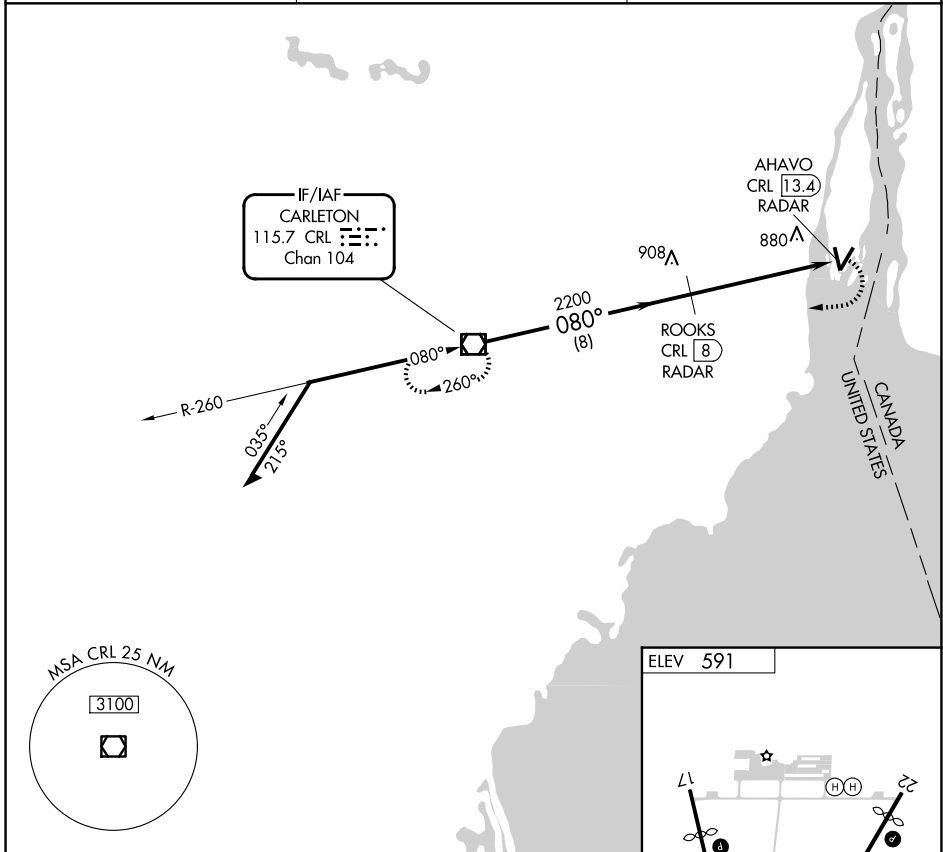

VOR/DME CRL 115.7 Chan 104	APP CRS 080°	Rwy Ldg TDZE Apt Elev N/A N/A 591
--	------------------------	---

VOR-A
GROSSE ILE MUNI (ONZ)

▽ Circling Rwy 22 NA at night.	▲ MISSED APPROACH: Climbing right turn to 2400 direct CRL VOR/DME and hold.
---------------------------------------	--

AWOS-3P 119.675	DETROIT APP CON 134.3 284.0	UNICOM 123.0 (CTAF) 0
---------------------------	---------------------------------------	---------------------------------

CATEGORY	A	B	C	D
CIRCLING	1140-1 549 (600-1)	1220-1¼ 629 (700-1¼)	1220-1¾ 629 (700-1¾)	1220-2 629 (700-2)