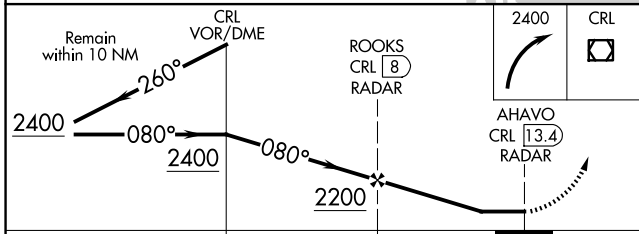

VOR/DME CRL 115.7 Chan 104	APP CRS 080°	Rwy Ldg TDZE Apt Elev N/A N/A 591
--	------------------------	---

VOR-A
GROSSE ILE MUNI (ONZ)

▽ Circling Rwy 22 NA at night.	▲ MISSED APPROACH: Climbing right turn to 2400 direct CRL VOR/DME and hold.
---------------------------------------	--

AWOS-3P 119.675	DETROIT APP CON 134.3 284.0	UNICOM 123.0 (CTAF) 0
---------------------------	---------------------------------------	---------------------------------

CATEGORY	A	B	C	D
CIRCLING	1140-1 549 (600-1)	1220-1¼ 629 (700-1¼)	1220-1¾ 629 (700-1¾)	1220-2 629 (700-2)