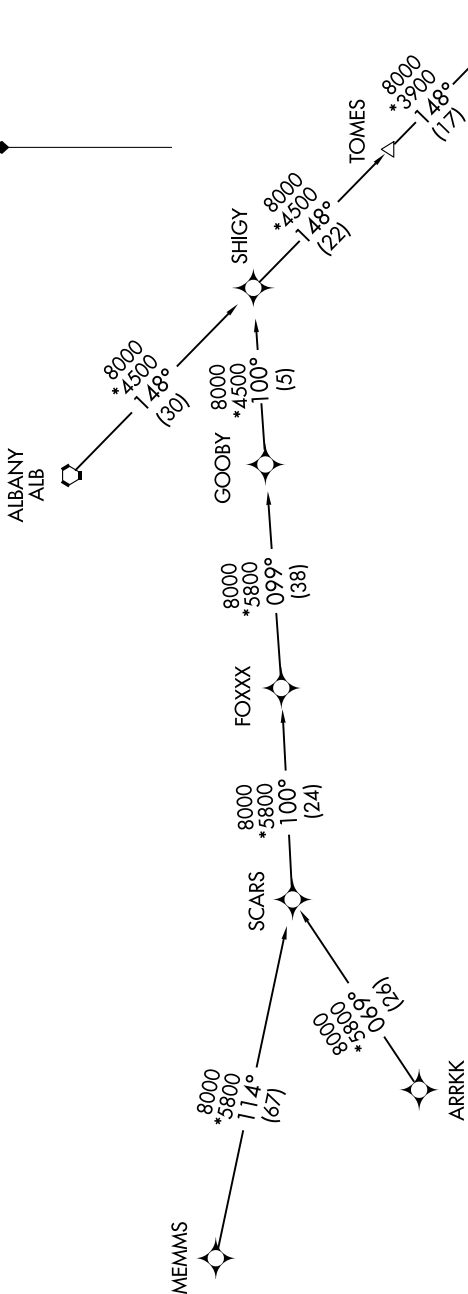

# NELIE FOUR ARRIVAL (RNAV) Transition Routes

NEW YORK, NEW YORK

RNAV 1 - DME/DME/IRU OR GPS.  
RADAR required.

NE-2, 11 JUN 2026 to 09 JUL 2026

NEW YORK APP CON  
120.05 343.75  
ISP ATIS  
120.725

NELIE  
See following page for arrival routes

NOTE: Chart not to scale.

(CONTINUED ON FOLLOWING PAGE)

ALBANY TRANSITION (ALB.NELIE4):  
ARRKK TRANSITION (ARRKK.NELIE4):  
MEMMS TRANSITION (MEMMS.NELIE4):

NE-2, 11 JUN 2026 to 09 JUL 2026

# NELIE FOUR ARRIVAL (RNAV) Transition Routes

NEW YORK, NEW YORK