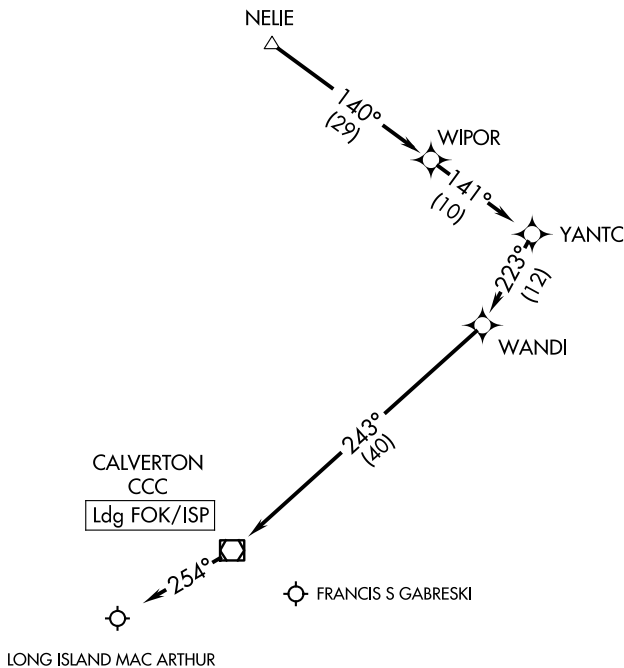

(NELIE.NELIE4) 26022

AL-948 (FAA)

NELIE FOUR ARRIVAL (RNAV) Arrival Routes

NEW YORK, NEW YORK

NEW YORK APP CON
120.05 343.75
ISP ATIS
120.725

RNAV 1 - DME/DME/IRU or GPS.
RADAR required.

NOTE: USE CAUTION: Parachute jump activity southeast of CCC VOR/DME AOB 14500 (SR-SS).

Note: Chart not to scale.

ARRIVAL ROUTE DESCRIPTION

LANDING ALL AIRPORTS: From NELIE on track 140° to WIPOR, then on track 141° to YANTC, then on track 223° to WANDI, then on track 243° to CCC VOR/DME, then on heading 254°. Expect RADAR vectors to final approach course.

NELIE FOUR ARRIVAL (RNAV) Arrival Routes

NEW YORK, NEW YORK

(NELIE.NELIE4) 07AUG25

NE-2, 11 JUN 2026 to 09 JUL 2026

NE-2, 11 JUN 2026 to 09 JUL 2026