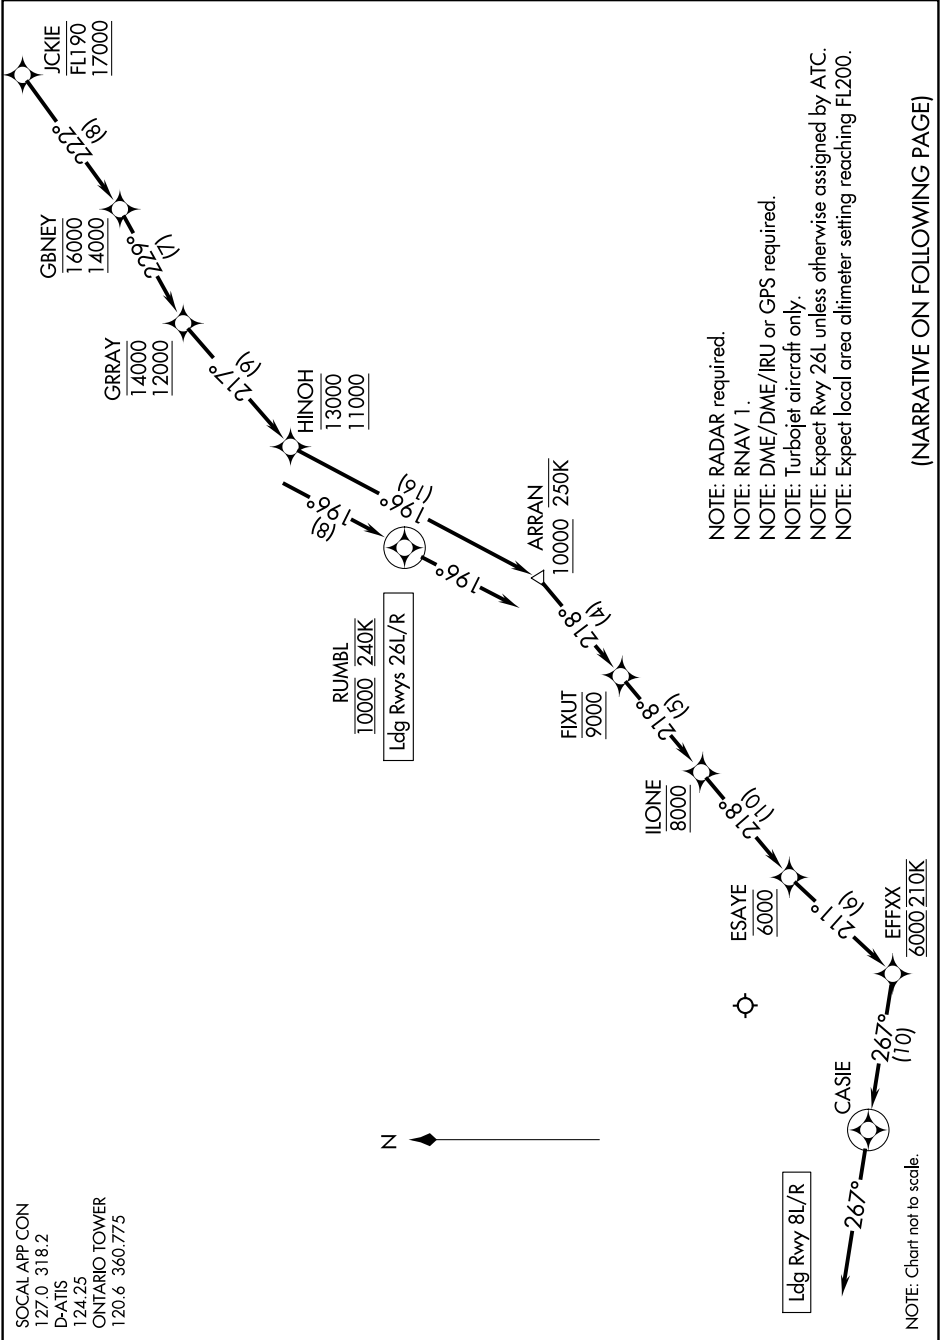

JCKIE TWO ARRIVAL (RNAV) Arrival Routes

AL-965 (FAA)

ONTARIO INTL (ONT)
ONTARIO, CALIFORNIA

SW-3, 11 JUN 2026 to 09 JUL 2026

(NARRATIVE ON FOLLOWING PAGE)

SW-3, 11 JUN 2026 to 09 JUL 2026

JCKIE TWO ARRIVAL (RNAV) Arrival Routes

ONTARIO, CALIFORNIA
ONTARIO INTL (ONT)