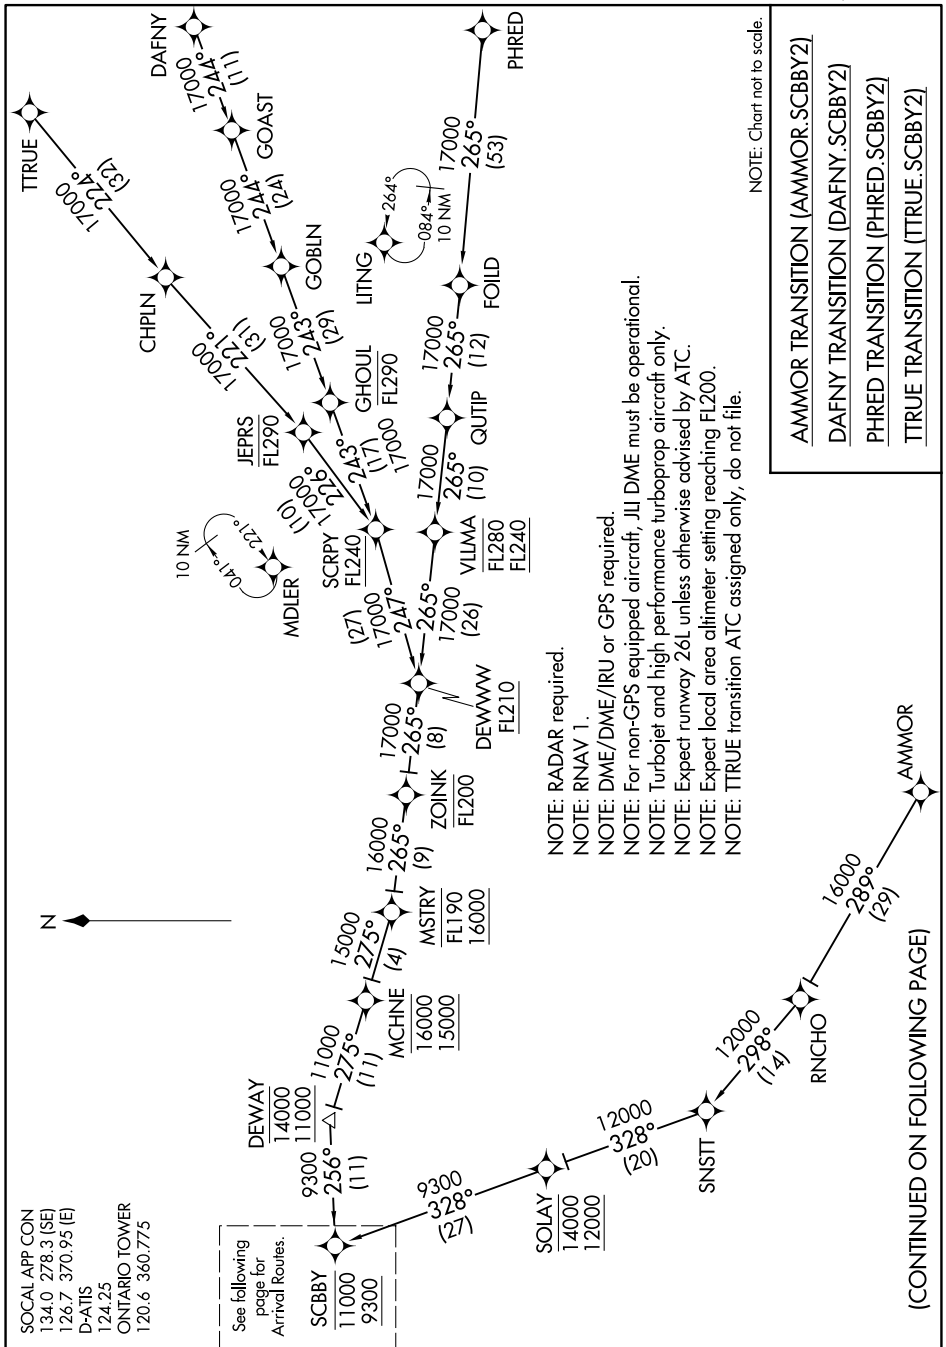

SCBBY TWO ARRIVAL (RNAV) Transition Routes

AL-965 (FAA)

ONTARIO INTL (ONT)
ONTARIO, CALIFORNIA

9200 UN 60 of 9200 UN 11 'E-WS

SCBBY TWO ARRIVAL (RNAV) Transition Routes

ONTARIO, CALIFORNIA
ONTARIO INTL (ONT)

(CONTINUED ON FOLLOWING PAGE)

SW-3, 11 JUN 2026 to 09 JUL 2026