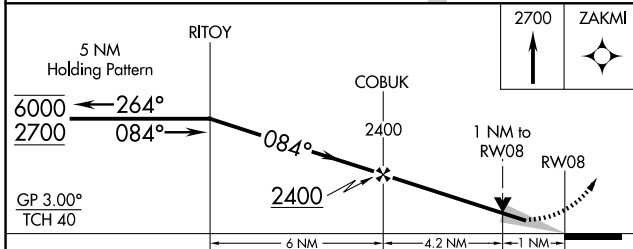

WAAS CH 97304 W08A	APP CRS 084°	Rwy Ldg TDZE 672 Apt Elev 672
--	------------------------	---

RNAV (GPS) RWY 8

KEOKUK MUNI (EOK)

RNP APCH - GPS.	MISSED APPROACH: Climb to 2700 direct ZAKMI and hold.
-----------------	---

AWOS-3 118.375	KANSAS CITY CENTER 126.225 317.775	UNICOM 122.8 (CTAF) 0
--------------------------	--	---------------------------------

CATEGORY	A	B	C	D
LPV DA	922-1 250 (300-1)			NA
LNAV/VNAV DA	1060-1½ 388 (400-1½)			NA
LNAV MDA	1040-1 368 (400-1)			NA
CIRCLING	1180-1 508 (600-1)	1220-1 548 (600-1)	1220-1½ 548 (600-1½)	NA