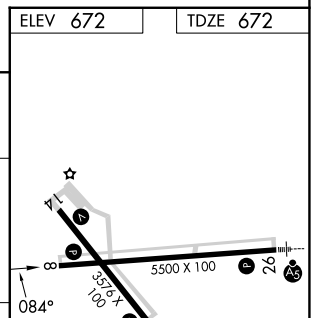

WAAS CH 97304 W08A	APP CRS 084°	Rwy Ldg TDZE 672 Apt Elev 672

RNAV (GPS) RWY 8

KEOKUK MUNI (EOK)

RNP APCH - GPS.	MISSED APPROACH: Climb to 2700 direct ZAKMI and hold.

AWOS-3 118.375	KANSAS CITY CENTER 126.225 317.775	UNICOM 122.8 (CTAF) 0

CATEGORY	A	B	C	D
LPV DA	922-1 250 (300-1)			NA
LNAV/VNAV DA	1060-1½ 388 (400-1½)			NA
LNAV MDA	1040-1 368 (400-1)			NA
CIRCLING	1180-1 508 (600-1)	1220-1 548 (600-1)	1220-1½ 548 (600-1½)	NA