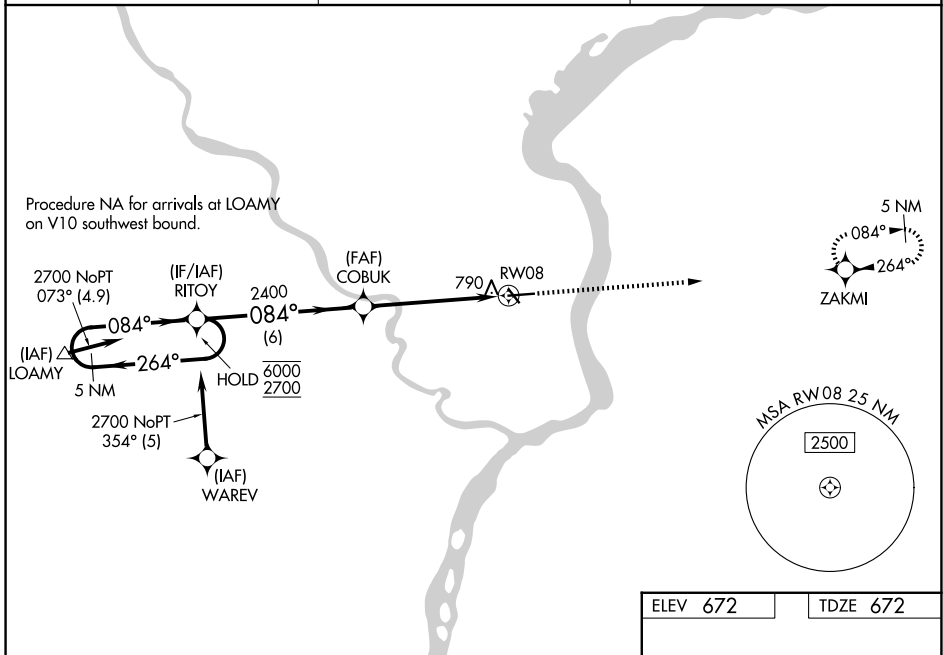

WAAS CH 97304 W08A	APP CRS 084°	Rwy Ldg TDZE 672 Apt Elev 672
--	------------------------	---

RNAV (GPS) RWY 8

KEOKUK MUNI (EOK)

RNP APCH - GPS.	MISSED APPROACH: Climb to 2700 direct ZAKMI and hold.
-----------------	---

AWOS-3 118.375	KANSAS CITY CENTER 126.225 317.775	UNICOM 122.8 (CTAF) 0
--------------------------	--	---------------------------------

CATEGORY	A	B	C	D
LPV DA	922-1 250 (300-1)			NA
LNAV/VNAV DA	1060-1½ 388 (400-1½)			NA
LNAV MDA	1040-1 368 (400-1)			NA
CIRCLING	1180-1 508 (600-1)	1220-1 548 (600-1)	1220-1½ 548 (600-1½)	NA

NC-3, 11 JUN 2026 to 09 JUL 2026

NC-3, 11 JUN 2026 to 09 JUL 2026