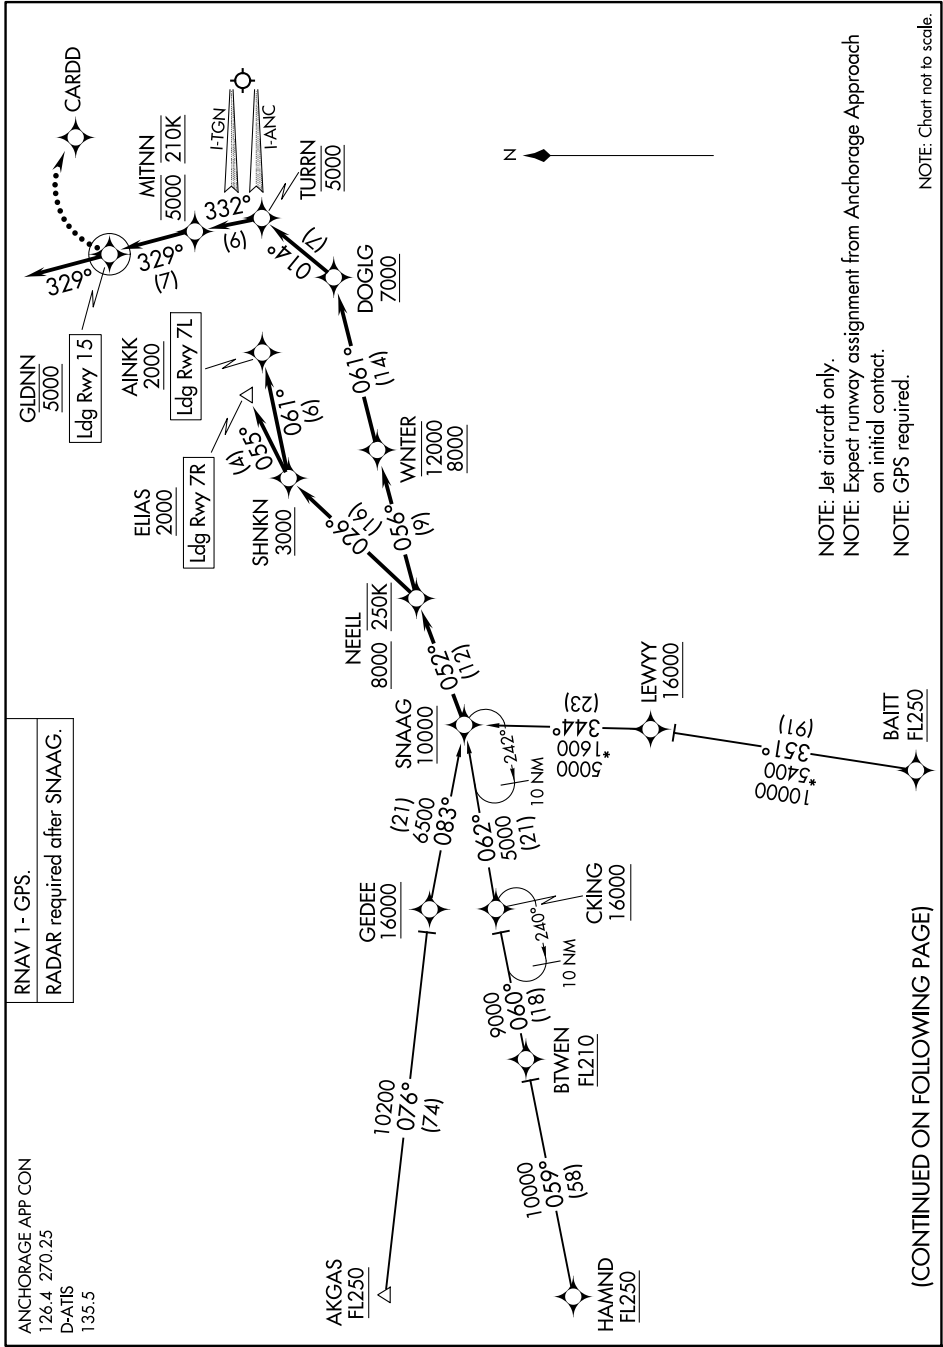

(SNAAG.NEELL7) 24305

NEELL SEVEN ARRIVAL (RNAV)

TED STEVENS ANCHORAGE INTL (ANC)(PANC)
AL-1500 (FAA) ANCHORAGE, ALASKA

AK, 14 MAY 2026 to 09 JUL 2026

NOTE: Jet aircraft only.
 NOTE: Expect runway assignment from Anchorage Approach on initial contact.
 NOTE: GPS required.

NOTE: Chart not to scale.

(CONTINUED ON FOLLOWING PAGE)

AK, 14 MAY 2026 to 09 JUL 2026

NEELL SEVEN ARRIVAL (RNAV)
(SNAAG.NEELL7) 31OCT24

ANCHORAGE, ALASKA
TED STEVENS ANCHORAGE INTL (ANC)(PANC)