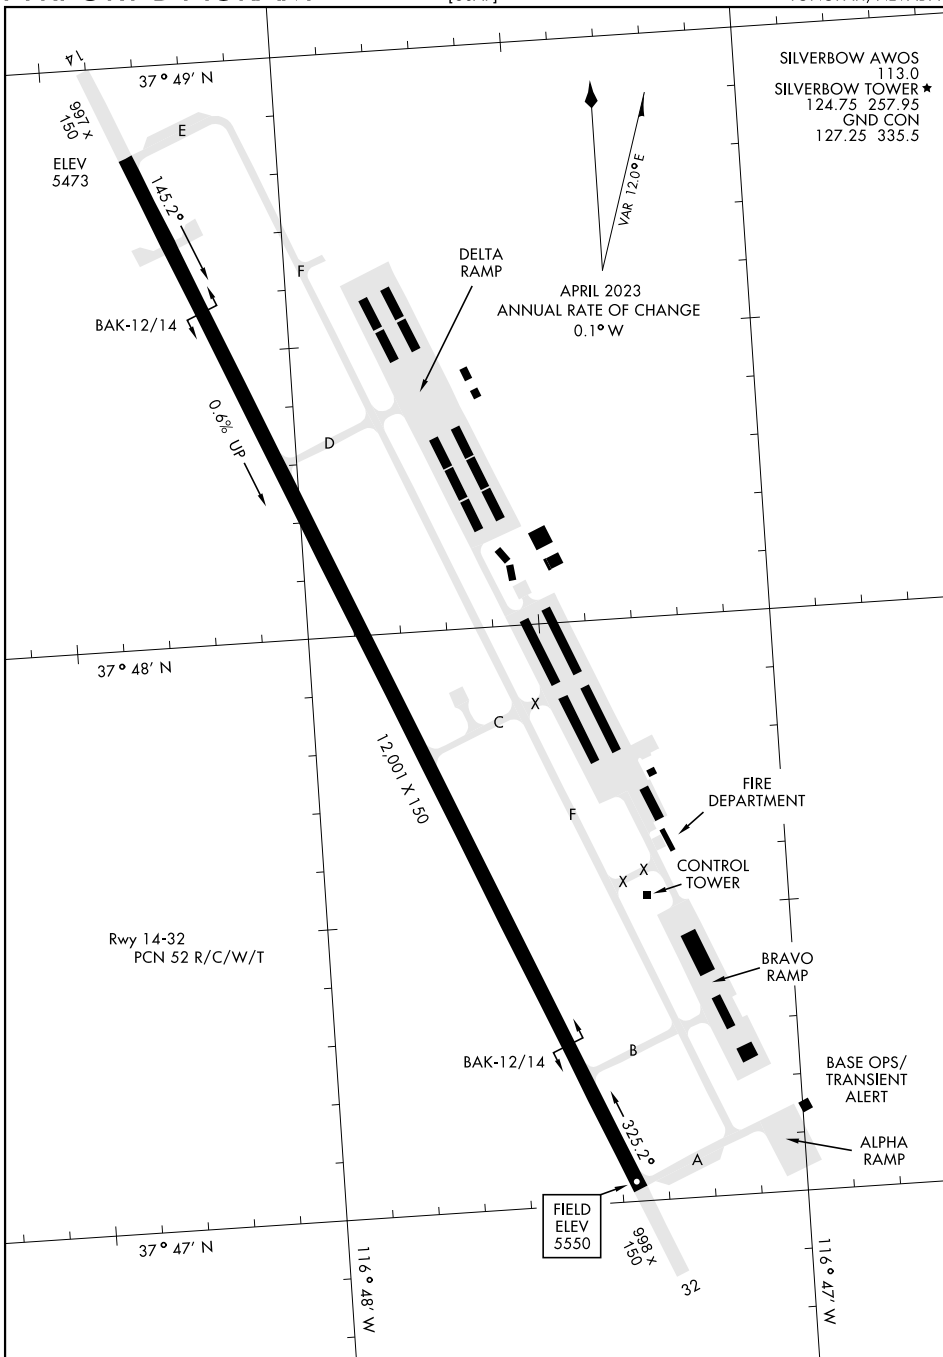

AIRPORT DIAGRAM

[USAF]

TONOPAH TEST RANGE (KTNX)

TONOPAH, NEVADA

SW-4, 11 JUN 2026 to 09 JUL 2026

SW-4, 11 JUN 2026 to 09 JUL 2026

AIRPORT DIAGRAM

TONOPAH, NEVADA
TONOPAH TEST RANGE (KTNX)