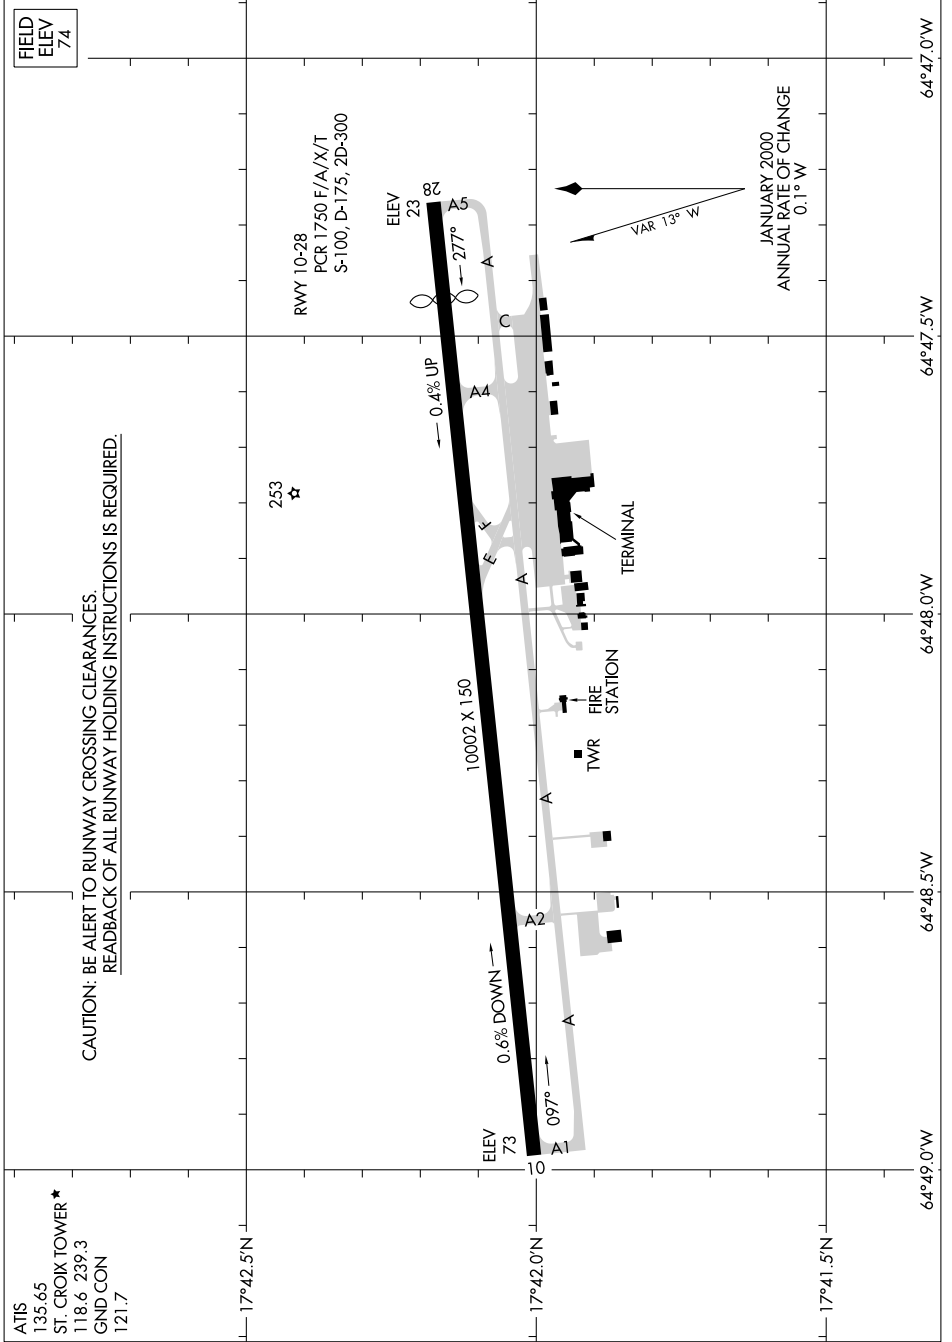

26134

AIRPORT DIAGRAM

AL-5008 (FAA)

HENRY E ROHLSSEN (STX)(TISX)
CHRISTIANSTED, ST. CROIX, VIRGIN ISLANDS

SE-3, 11 JUN 2026 to 09 JUL 2026

SE-3, 11 JUN 2026 to 09 JUL 2026

AIRPORT DIAGRAM

26134