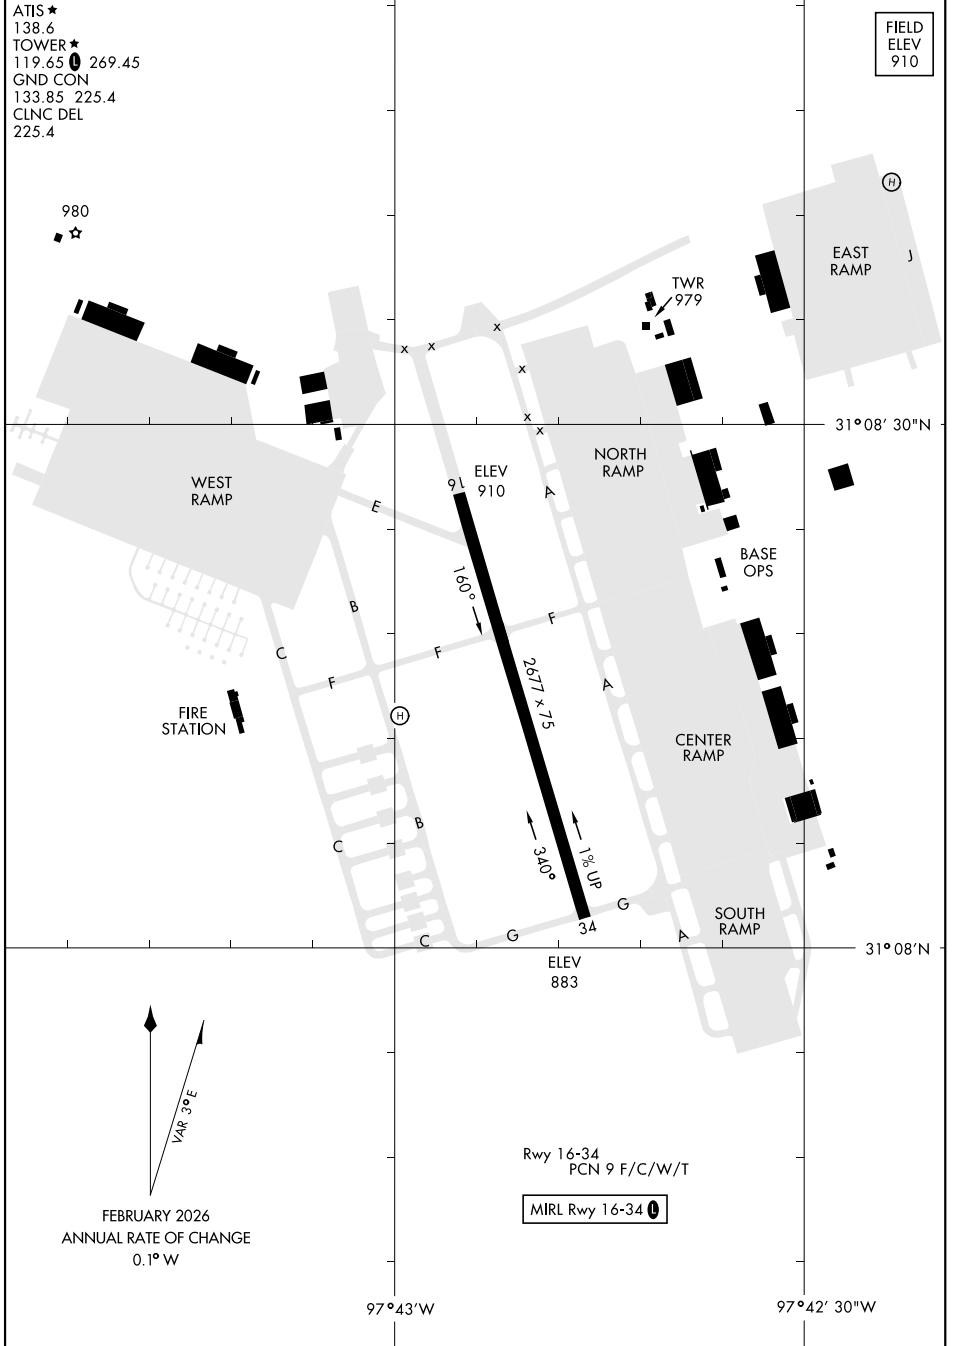

26134

# AIRPORT DIAGRAM

YOAKUM DEFRENN AHP (FORT HOOD) (KHLR)

[USA]

FORT HOOD, TEXAS