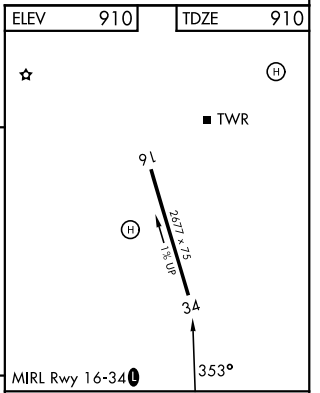

COPTER NDB RWY 34

[USA] YOAKUM DEFRENN AHP (FORT HOOD) (KHLR)

LOM IL 278	APCH CRS 353°	Rwy ldg TDZE 910 Arprt Elev 910

RADAR required ▼ ▲ NA	MISSED APPROACH: Climbing right turn to 3100 direct IL LOM and hold.

ATIS★ 138.6	GRAY APP CON 120.075 323.15	TOWER★ 119.65 269.45	GND CON 133.85 225.4

CATEGORY	COPTER				
S-34	1400-1	490	(500-1)		
CIRCLING	1540-1	630	(700-1)		
	FAF to MAP 6.6 NM				
	Knots	45	60	75	90 105
	Min:Sec	8:48	6:36	5:17	4:24 3:46

COPTER NDB RWY 34

SC-3, 11 JUN 2026 to 09 JUL 2026

SC-3, 11 JUN 2026 to 09 JUL 2026