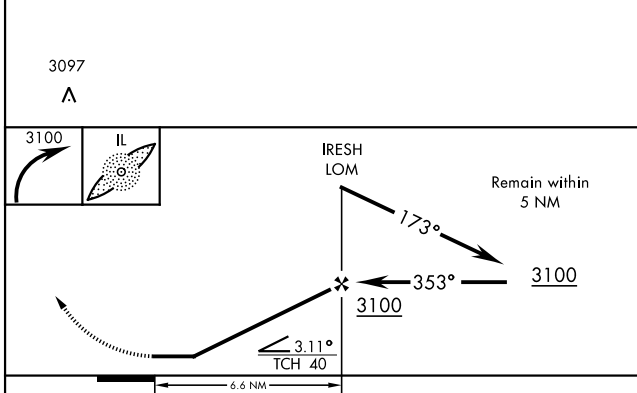

COPTER NDB RWY 34

[USA] YOAKUM DEFRENN AHP (FORT HOOD) (KHLR)

LOM IL 278	APCH CRS 353°	Rwy ldg TDZE 910 Arprt Elev 910
----------------------	-------------------------	--

RADAR required ▼ ▲ NA	MISSED APPROACH: Climbing right turn to 3100 direct IL LOM and hold.
---------------------------------	--

CATEGORY	COPTER				
S-34	1400-1	490	(500-1)		
CIRCLING	1540-1	630	(700-1)		
	FAF to MAP 6.6 NM				
	Knots	45	60	75	90 105
	Min:Sec	8:48	6:36	5:17	4:24 3:46

COPTER NDB RWY 34

SC-3, 11 JUN 2026 to 09 JUL 2026