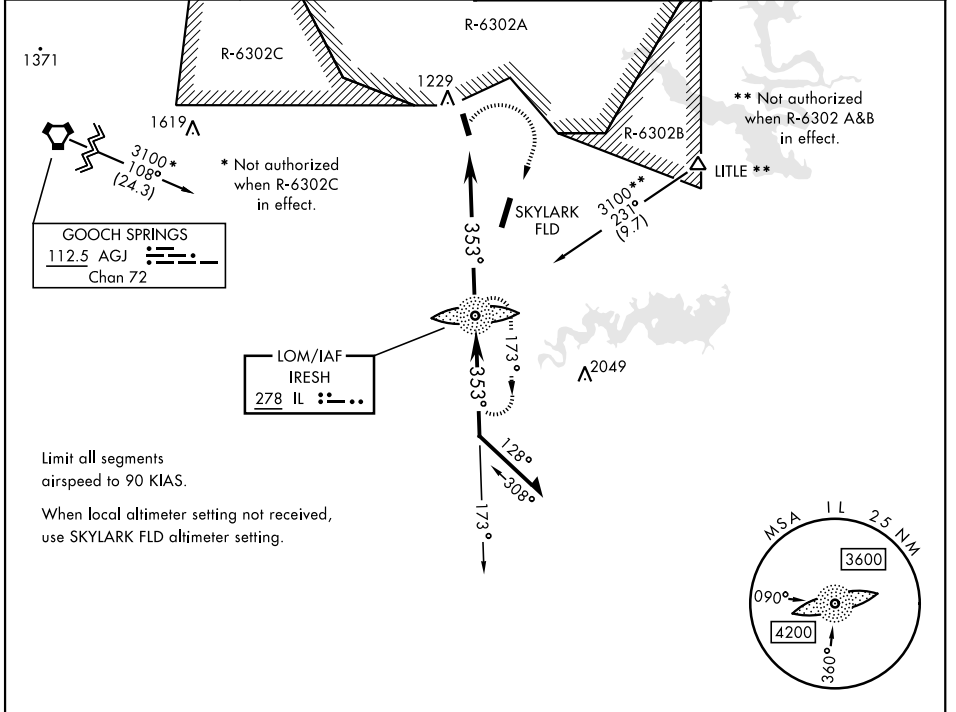

COPTER NDB RWY 34

[USA] YOAKUM DEFRENN AHP (FORT HOOD) (KHLR)

LOM IL 278	APCH CRS 353°	Rwy ldg TDZE 910 Arprt Elev 910
----------------------	-------------------------	--

RADAR required ▼ ▲ NA	MISSED APPROACH: Climbing right turn to 3100 direct IL LOM and hold.
---------------------------------	--

CATEGORY	COPTER				
S-34	1400-1	490	(500-1)		
CIRCLING	1540-1	630	(700-1)		
	FAF to MAP 6.6 NM				
	Knots	45	60	75	90 105
	Min:Sec	8:48	6:36	5:17	4:24 3:46

COPTER NDB RWY 34

SC-3, 11 JUN 2026 to 09 JUL 2026

SC-3, 11 JUN 2026 to 09 JUL 2026