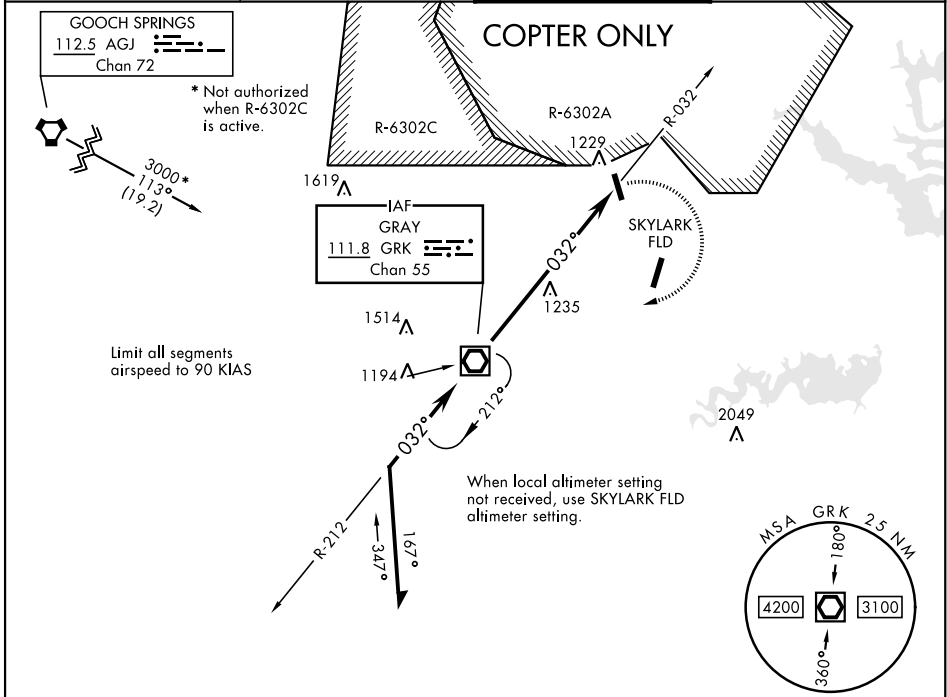

COPTER VOR 032°

VOR/DME GRK 111.8 Chan 55	APCH CRS 032°	Rwy Idg TDZE Arprt Elev N/A N/A 910
---	-------------------------	---

[USA] YOAKUM DEFRENN AHP (FORT HOOD) (KHLR)

RADAR required	MISSED APPROACH: Climbing right turn to 3000 direct to GRK VOR/DME and hold.
----------------	--

ELEV 910

CATEGORY	COPTER				
	H-032°	1600-1	690	(700-1)	
FAF to MAP 8.0 NM					
Knots	45	60	75	90	105
Min:Sec	10:40	8:00	6:24	5:20	4:34

COPTER VOR 032°

SC-3, 11 JUN 2026 to 09 JUL 2026

SC-3, 11 JUN 2026 to 09 JUL 2026