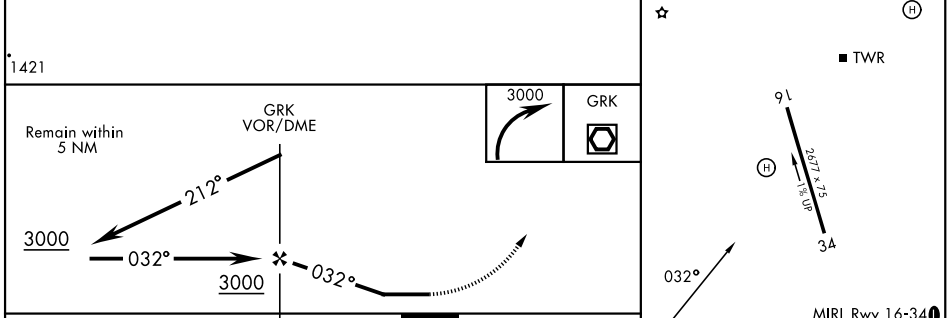

COPTER VOR 032°

VOR/DME GRK 111.8 Chan 55	APCH CRS 032°	Rwy Idg TDZE Arprt Elev N/A N/A 910
---	-------------------------	---

[USA] YOAKUM DEFRENN AHP (FORT HOOD) (KHLR)

RADAR required	MISSED APPROACH: Climbing right turn to 3000 direct to GRK VOR/DME and hold.
----------------	--

ELEV 910

CATEGORY	COPTER				
	H-032°	1600-1	690	(700-1)	
FAF to MAP 8.0 NM					
Knots	45	60	75	90	105
Min:Sec	10:40	8:00	6:24	5:20	4:34

COPTER VOR 032°

SC-3, 11 JUN 2026 to 09 JUL 2026

SC-3, 11 JUN 2026 to 09 JUL 2026