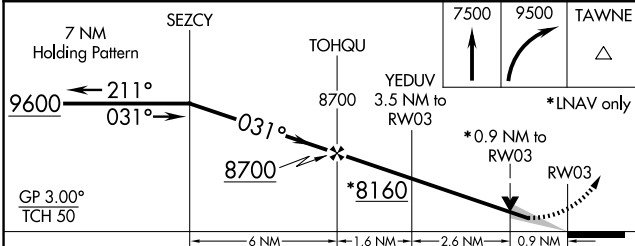

MISSED APPROACH: Climb to 7500 then climbing right turn to 9500 direct TAWNE and hold.

ATIS 125.8	PHOENIX APP CON 126.375 236.775	FLAGSTAFF TOWER* 134.55 (CTAF) 239.25	GND CON 121.9	UNICOM 122.95
----------------------	---	---	-------------------------	-------------------------

Procedure NA for arrivals at FLG VOR/DME on V291 eastbound.

SW-4, 11 JUN 2026 to 09 JUL 2026

SW-4, 11 JUN 2026 to 09 JUL 2026

ELEV 7014	D	TDZE 7014
-----------	----------	-----------

CATEGORY	A	B	C	D
LPV DA		7264-3/4	250 (300-3/4)	
LNAV/VNAV DA		7282-7/8	268 (300-7/8)	
LNAV MDA		7360-1	346 (400-1)	
CIRCLING	7520-1 506 (600-1)	7560-1 546 (600-1)	8100-3 1086 (1100-3)	8560-3 1546 (1600-3)