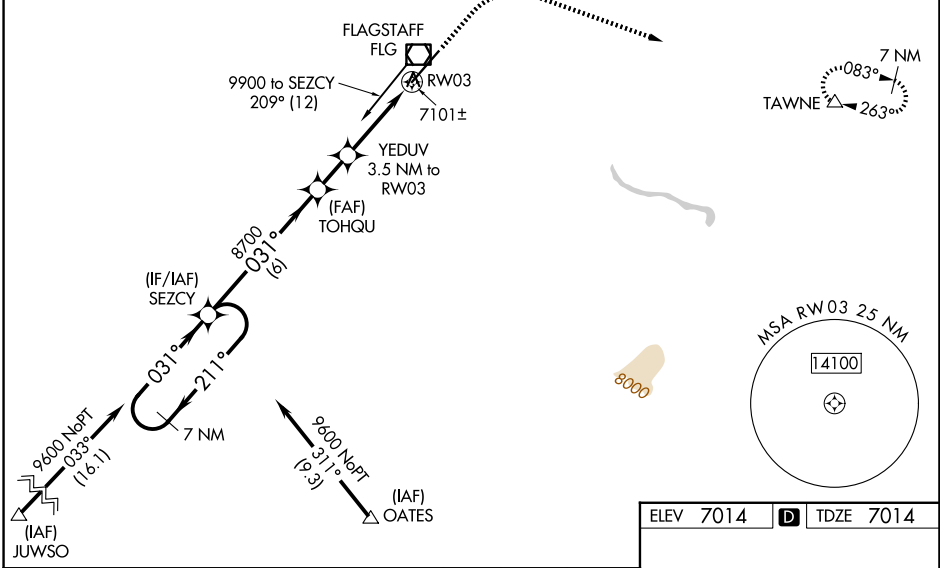

WAAS CH 45718 W03A	APP CRS 031°	Rwy Ldg TDZE Apt Elev	8800 7014 7014
--	------------------------	-----------------------------	---

RNAV (GPS) RWY 3

FLAGSTAFF PULLIAM (FLG)

⚠ For uncompensated Baro-VNAV systems, LNAV/VNAV NA below -19°C (-2°F) or above 44°C (112°F).
⚠ DME/DME RNP-0.3 NA.

MISSED APPROACH: Climb to 7500 then climbing right turn to 9500 direct TAWNE and hold.

ATIS 125.8	PHOENIX APP CON 126.375 236.775	FLAGSTAFF TOWER* 134.55 (CTAF) 239.25	GND CON 121.9	UNICOM 122.95
----------------------	---	---	-------------------------	-------------------------

Procedure NA for arrivals at FLG VOR/DME on V291 eastbound.

SW-4, 11 JUN 2026 to 09 JUL 2026

SW-4, 11 JUN 2026 to 09 JUL 2026

ELEV 7014	D	TDZE 7014
-----------	----------	-----------

CATEGORY	A	B	C	D
LPV DA		7264-3/4	250 (300-3/4)	
LNAV/VNAV DA		7282-7/8	268 (300-7/8)	
LNAV MDA		7360-1	346 (400-1)	
CIRCLING	7520-1 506 (600-1)	7560-1 546 (600-1)	8100-3 1086 (1100-3)	8560-3 1546 (1600-3)