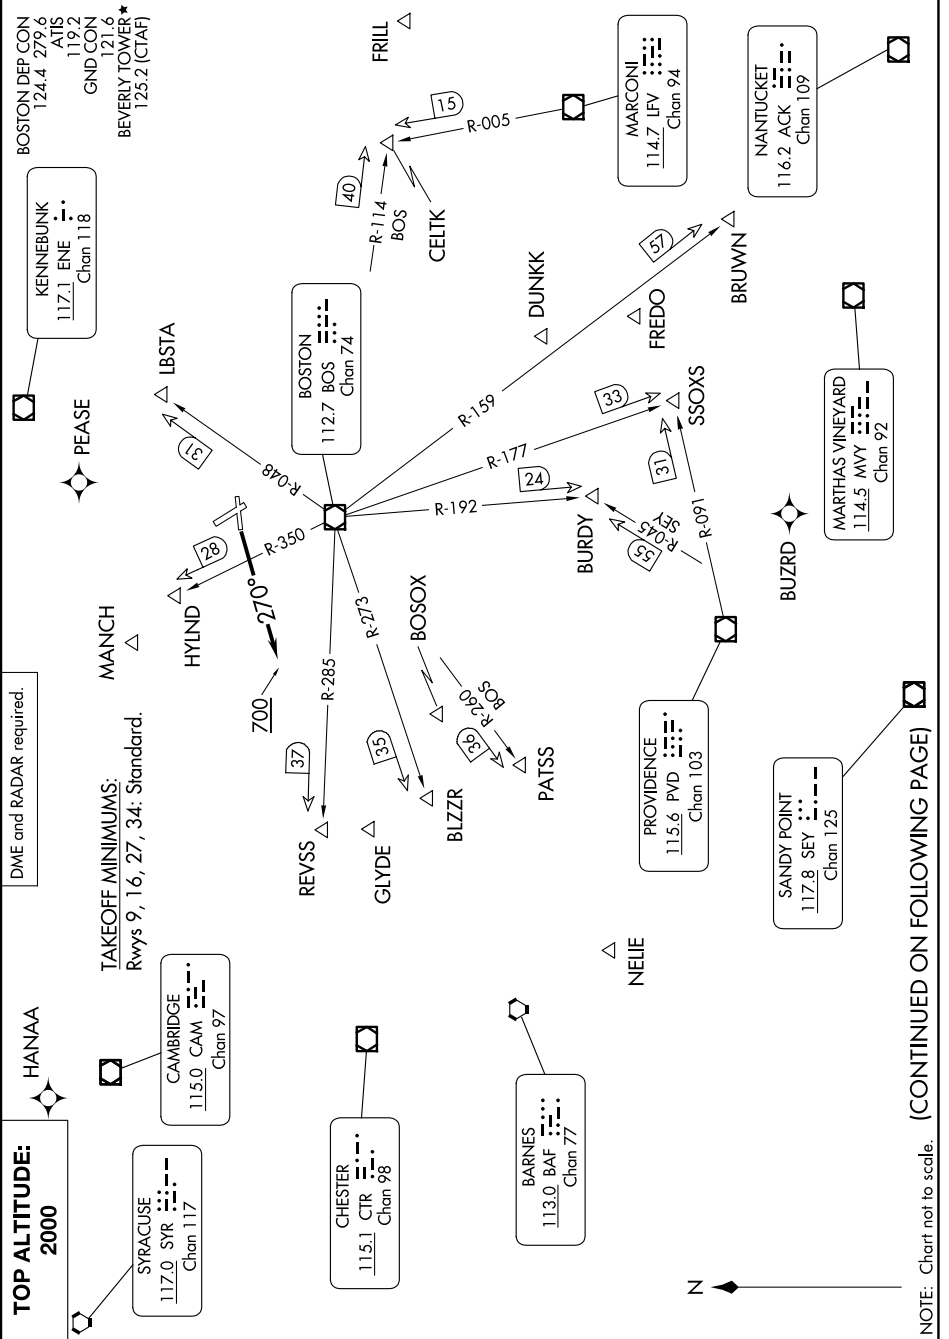

# BEVERLY THREE DEPARTURE

AL-5039 (FAA)

BEVERLY RGNL (BVY)  
BEVERLY, MASSACHUSETTS

NE-1, 11 JUN 2026 to 09 JUL 2026

NE-1, 11 JUN 2026 to 09 JUL 2026

# BEVERLY THREE DEPARTURE

BEVERLY, MASSACHUSETTS  
BEVERLY RGNL (BVY)

(CONTINUED ON FOLLOWING PAGE)

NOTE: Chart not to scale.