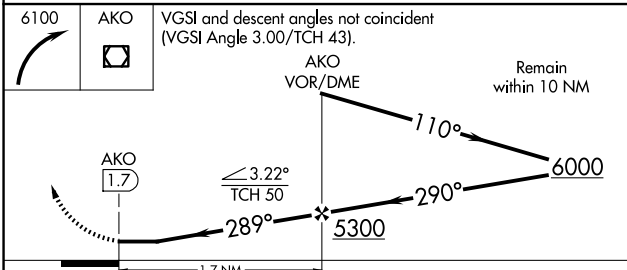

VOR/DME AKO 114.4 Chan 91	APP CRS 289°	Rwy Ldg TDZE 7001 4683	Apt Elev 4716
---	------------------------	--	-------------------------

VOR RWY 29

COLORADO PLAINS RGNL (AKO)

⚠ Circling NA for Cats C and D southwest of Rwy 11-29. MISSED APPROACH: Climbing right turn to 6100 direct AKO VOR/DME and hold.

ASOS 135.475	DENVER CENTER 133.95 317.55	UNICOM 122.8 (CTAF) Ⓛ
------------------------	---------------------------------------	--

ELEV 4716	TDZE 4683
-----------	-----------

CATEGORY	A	B	C	D
S-29	5120-1	437 (500-1)	5120-1¼	437 (500-1¼)
CIRCLING	5140-1 424 (500-1)	5260-1 544 (600-1)	5300-1½ 584 (600-1½)	5300-2 584 (600-2)