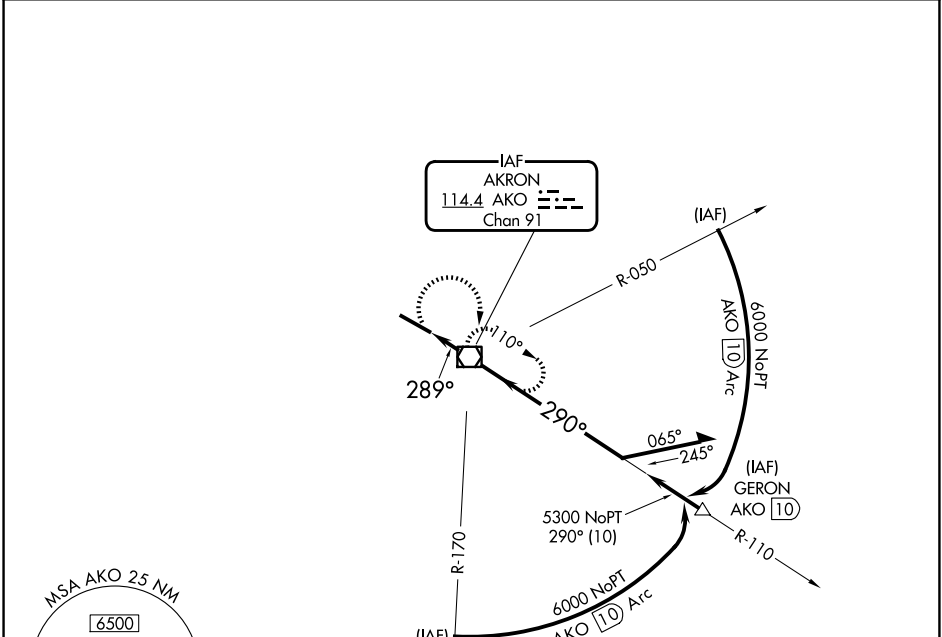

VOR/DME AKO 114.4 Chan 91	APP CRS 289°	Rwy Ldg TDZE 7001 4683	Apt Elev 4716
---	------------------------	--	-------------------------

VOR RWY 29

COLORADO PLAINS RGNL (AKO)

⚠ Circling NA for Cats C and D southwest of Rwy 11-29. MISSED APPROACH: Climbing right turn to 6100 direct AKO VOR/DME and hold.

ASOS 135.475	DENVER CENTER 133.95 317.55	UNICOM 122.8 (CTAF) Ⓛ
------------------------	---------------------------------------	--

ELEV 4716	TDZE 4683
-----------	-----------

CATEGORY	A	B	C	D
S-29	5120-1	437 (500-1)	5120-1¼	437 (500-1¼)
CIRCLING	5140-1 424 (500-1)	5260-1 544 (600-1)	5300-1½ 584 (600-1½)	5300-2 584 (600-2)

MIRL Rwy 11-29 **Ⓛ**
REIL Rws 11 and 29 **Ⓛ**

FAF to MAP 1.7 NM

Knots	60	90	120	150	180
Min:Sec	1:42	1:08	0:51	0:41	0:34