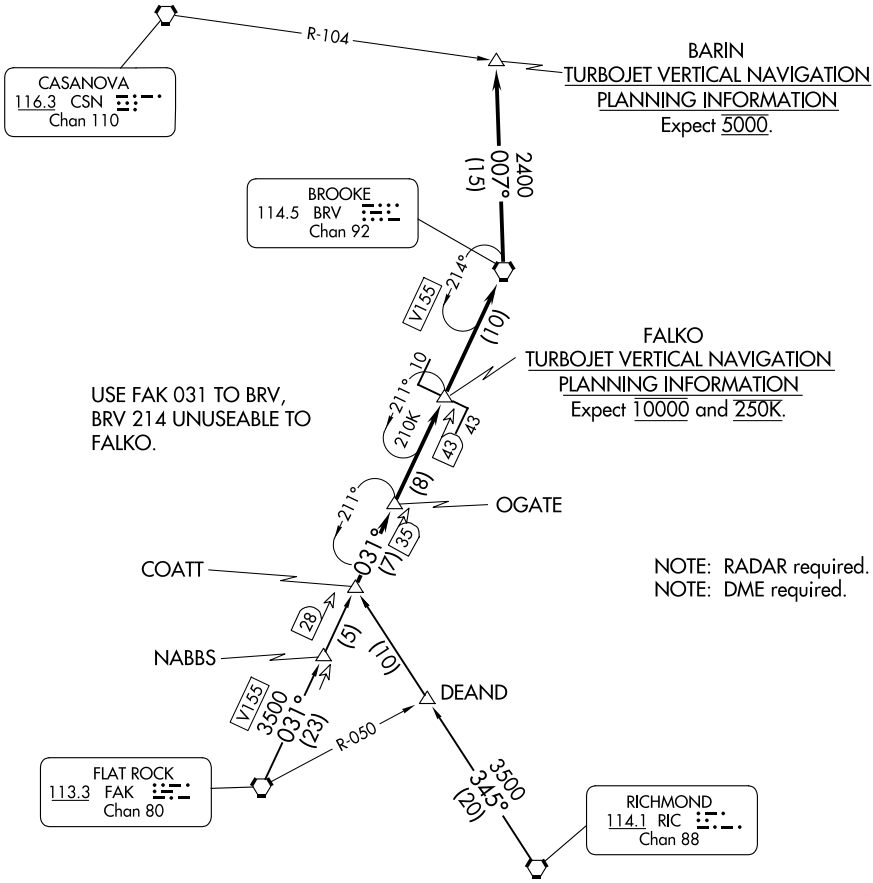

COATT FIVE ARRIVAL

POTOMAC APP CON
128.525 306.925
D-ATIS
134.85

ARMEL
113.5
AML
Chan 82

NE-3, 11 JUN 2026 to 09 JUL 2026

NE-3, 11 JUN 2026 to 09 JUL 2026

NOTE: Chart not to scale.

FLAT ROCK TRANSITION (FAK.COATT5): From over FAK VORTAC on FAK R-031 to COATT. Thence

RICHMOND TRANSITION (RIC.COATT5): From over RIC VORTAC on RIC R-345 to COATT. Thence

. . . . From over COATT on FAK R-031 to BRV VORTAC, then on BRV R-007 to BARIN. Expect radar vectors to final approach course after BARIN.