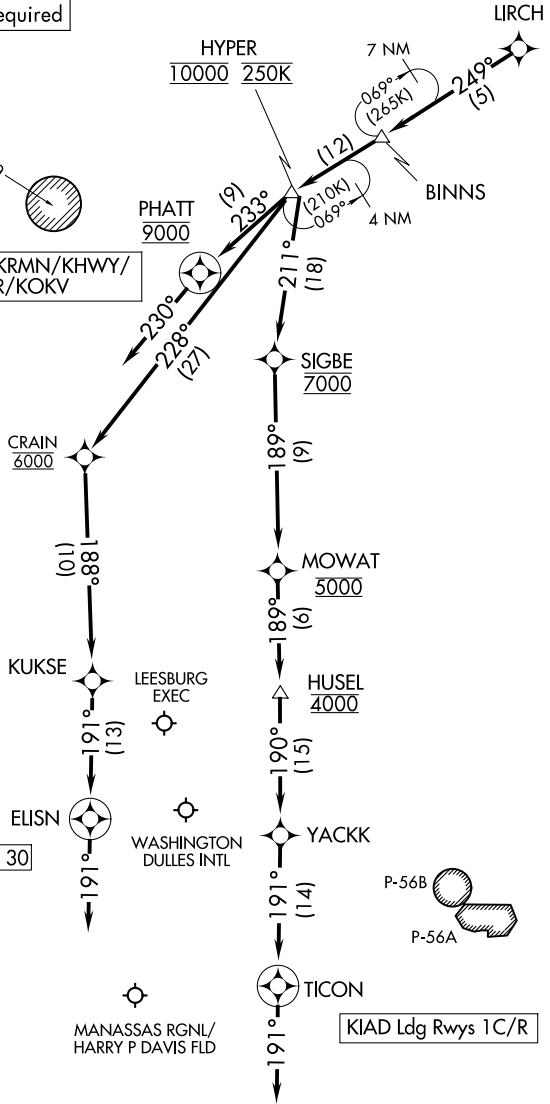

HYPER NINE ARRIVAL (RNAV) Arrival Routes

WASHINGTON, DC

POTOMAC APP CON
 133.0 288.35
 IAD D-ATIS
 134.85
 HEF ATIS
 125.175
 KNYG ATIS
 263.15

RNAV 1 - DME/DME/IRU or GPS

RADAR required

Ldg KNYG/KCJR/KEZF/KRMN/KHWY/
 KHFE/KMRB/KJYO/KFRR/KOKV
 KIAD Ldg Rwys 19L/C/R

NOTE: Jet and turboprop aircraft only.
 NOTE: For aircraft capable of 180K or greater.

SHANNON

(CONTINUED ON FOLLOWING PAGE)

NOTE: Chart not to scale.

KIAD Ldg Rwys 1C/R

NE-3, 11 JUN 2026 to 09 JUL 2026

NE-3, 11 JUN 2026 to 09 JUL 2026